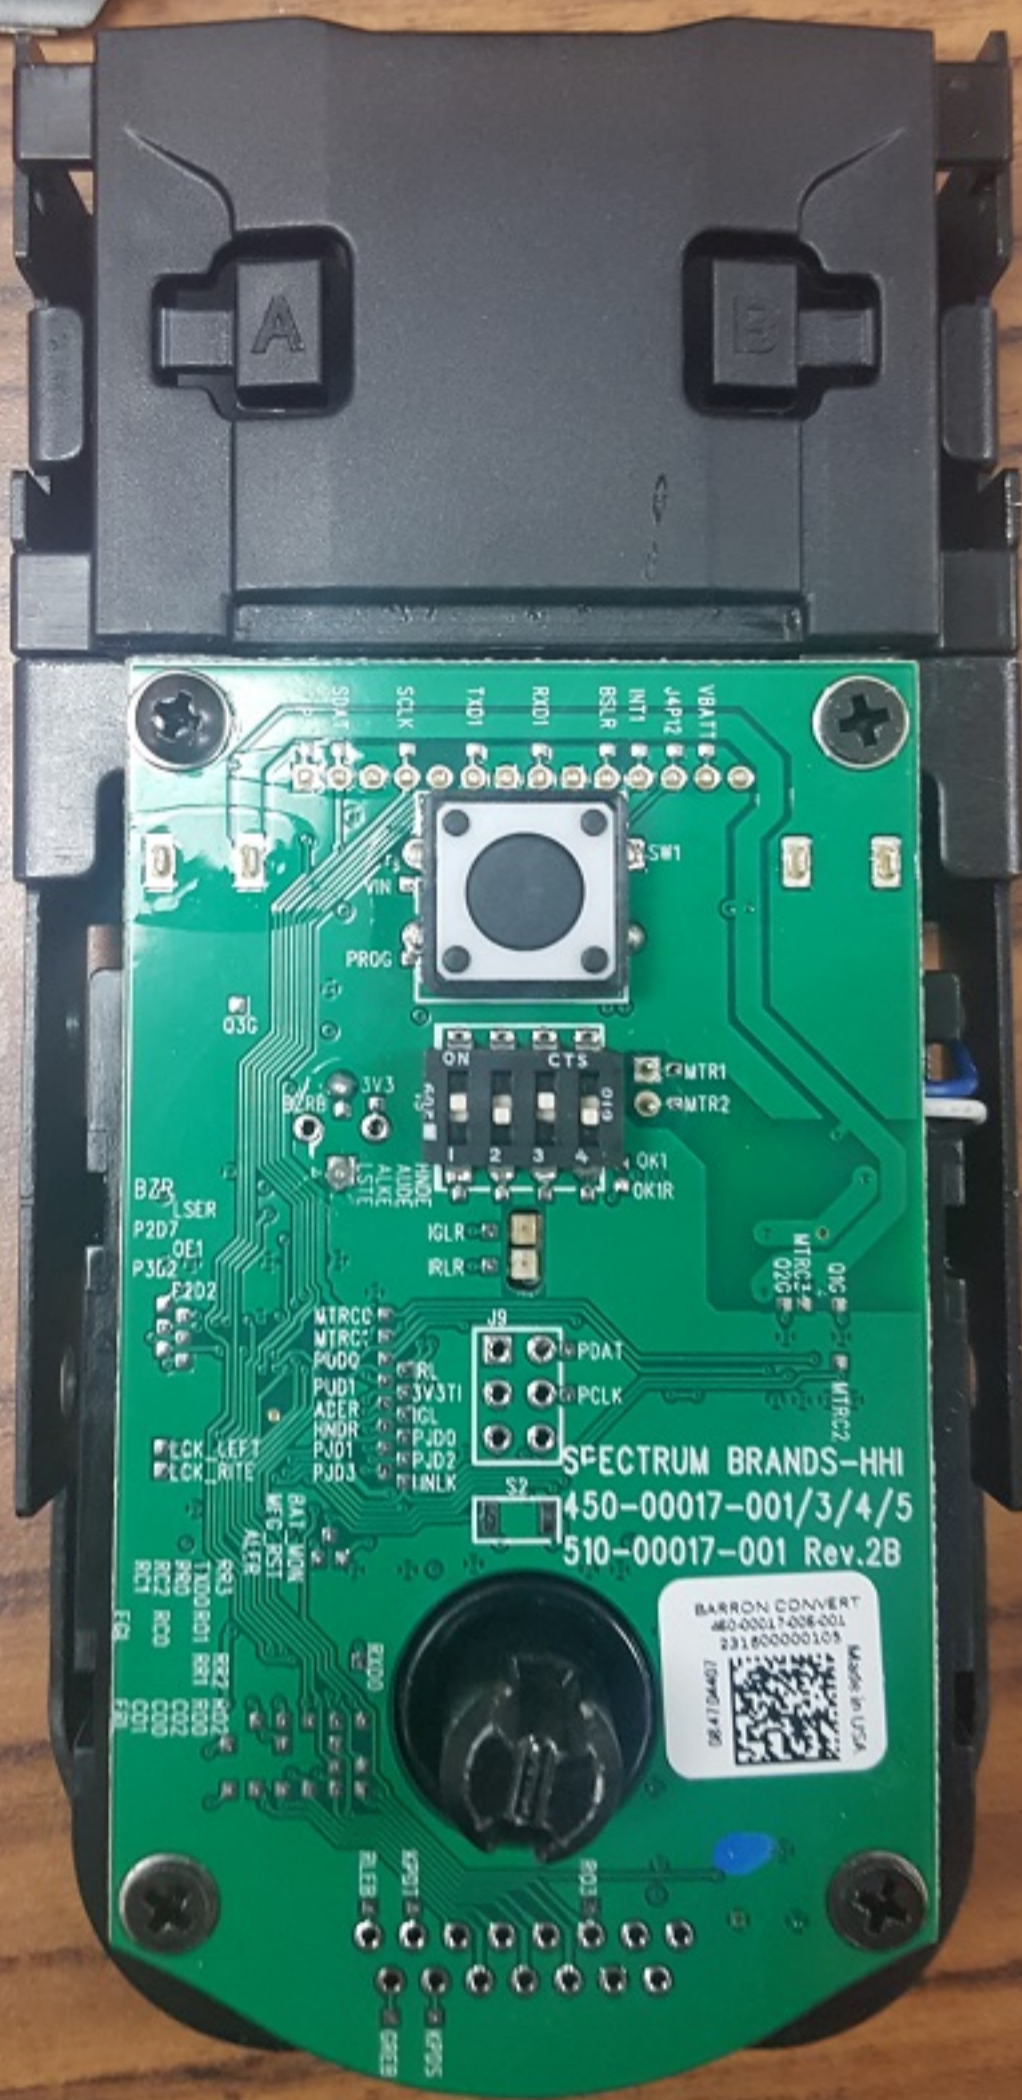

Internal Photos: Interior Lock

Internal Photos: Interior Lock

Internal Photos: Interior Lock

Internal Photos: Interior Lock

Internal Photos: Interior Lock

Internal Photos: Interior Lock

Internal Photos: Interior Lock

Internal Photos: Interior Lock

Internal Photos: Interior Lock

Internal Photos: Interior Lock

BARRON CONVERT
450-00017-005-001
231600000105

Made in USA

0817044401

Internal Photos: Interior Lock

Internal Photos: Interior Lock

Internal Photos: Exterior Lock

Internal Photos: Exterior Lock

Internal Photos: Transmitter board

Internal Photos: Transmitter Board