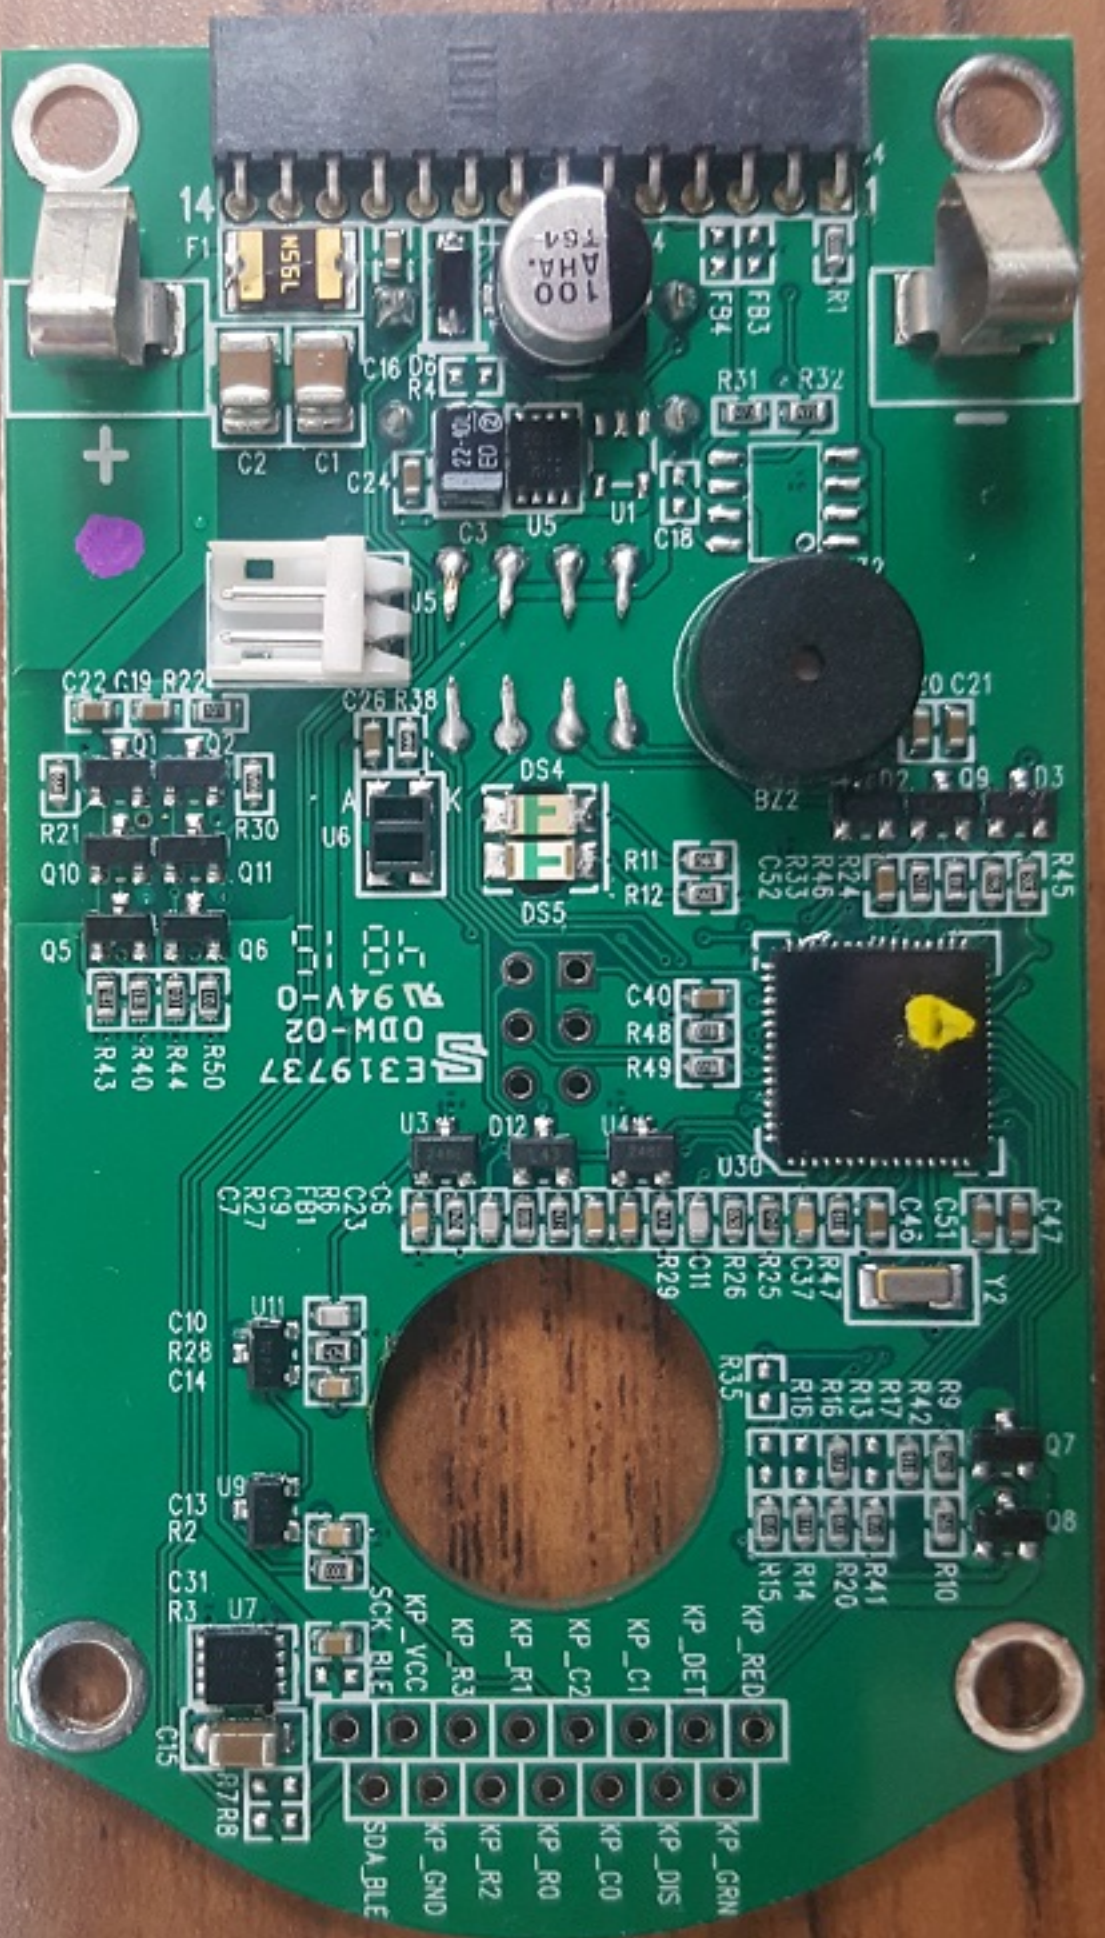

Internal Photos: Interior Lock

Internal Photos: Interior Lock

Internal Photos: Interior Lock

Internal Photos: Interior Lock

Internal Photos: Interior Lock

Internal Photos: Interior Lock

Internal Photos: Interior Lock

Internal Photos: Interior Lock

Internal Photos: Interior Lock

Internal Photos: Interior Lock

BARRON CONVERT
450-00017-005-001
231600000105

Made in USA

0817044401

Internal Photos: Interior Lock

Internal Photos: Interior Lock

Internal Photos: Exterior Lock

Internal Photos: Exterior Lock

Internal Photos: Transmitter board

Internal Photos: Transmitter Board