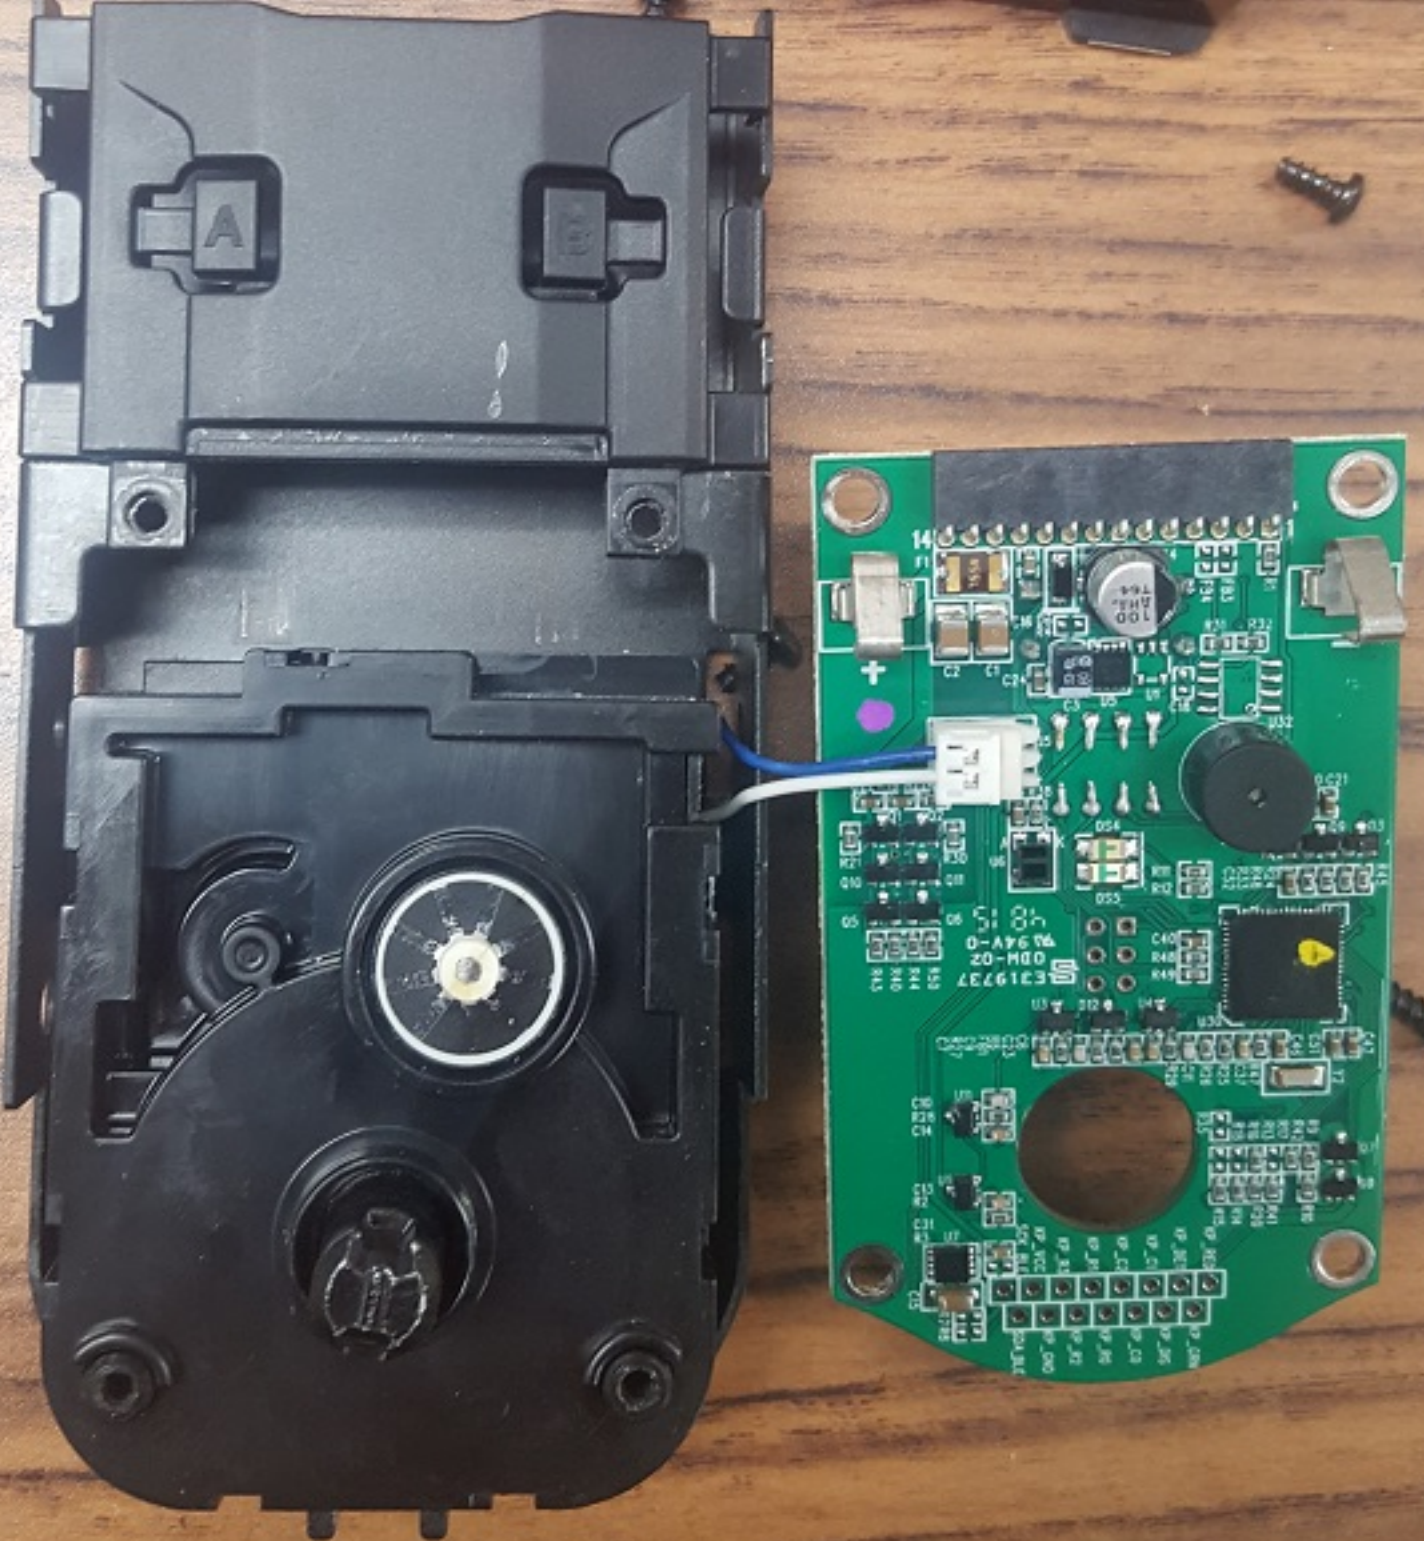

Internal Photos: Interior Lock

Internal Photos: Interior Lock

Internal Photos: Interior Lock

Internal Photos: Interior Lock

Internal Photos: Interior Lock

Internal Photos: Interior Lock

Internal Photos: Interior Lock

Internal Photos: Interior Lock

Internal Photos: Interior Lock

Internal Photos: Interior Lock

BARRON CONVERT
450-00017-005-001
231600000105

Made in USA

0817044401

Internal Photos: Interior Lock

Internal Photos: Interior Lock

Internal Photos: Exterior Lock

Internal Photos: Exterior Lock

Internal Photos: Transmitter board

Internal Photos: Transmitter Board