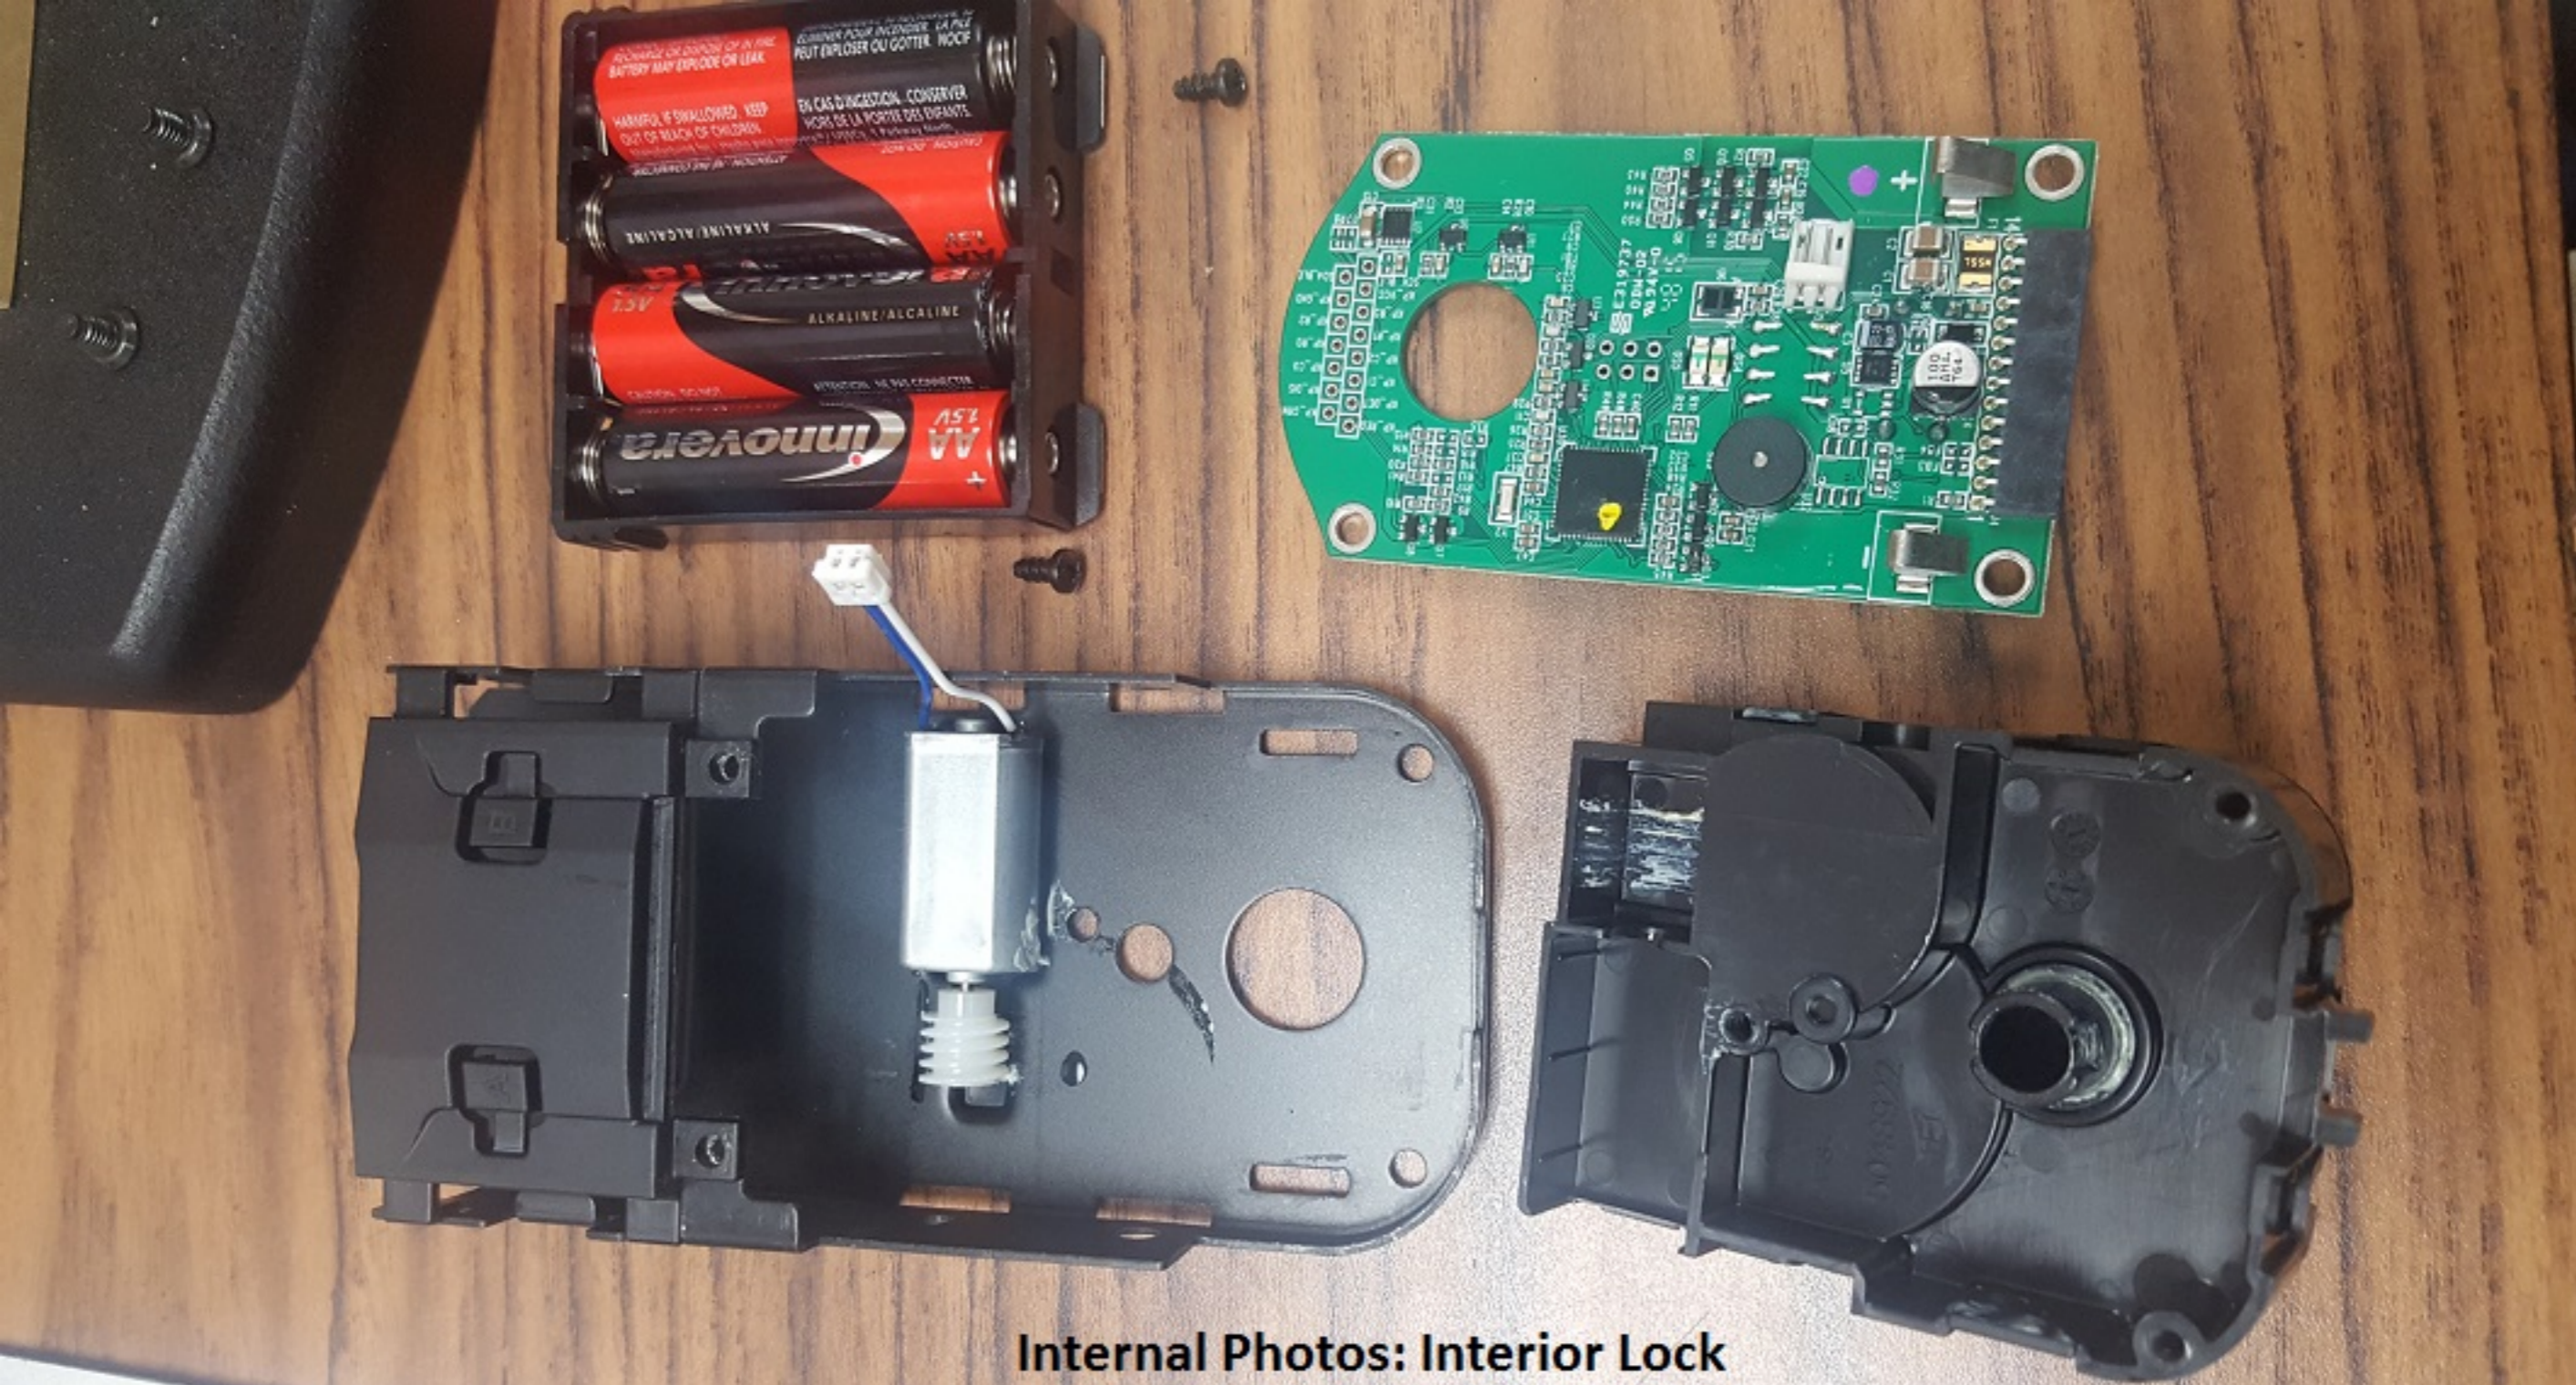

Internal Photos: Interior Lock

Internal Photos: Interior Lock

Internal Photos: Interior Lock

Internal Photos: Interior Lock

Internal Photos: Interior Lock

Internal Photos: Interior Lock

Internal Photos: Interior Lock

Internal Photos: Interior Lock

Internal Photos: Interior Lock

Internal Photos: Interior Lock

BARRON CONVERT
450-00017-005-001
231600000105

Made in USA

0817044401

Internal Photos: Interior Lock

Internal Photos: Interior Lock

Internal Photos: Exterior Lock

Internal Photos: Exterior Lock

Internal Photos: Transmitter board

Internal Photos: Transmitter Board