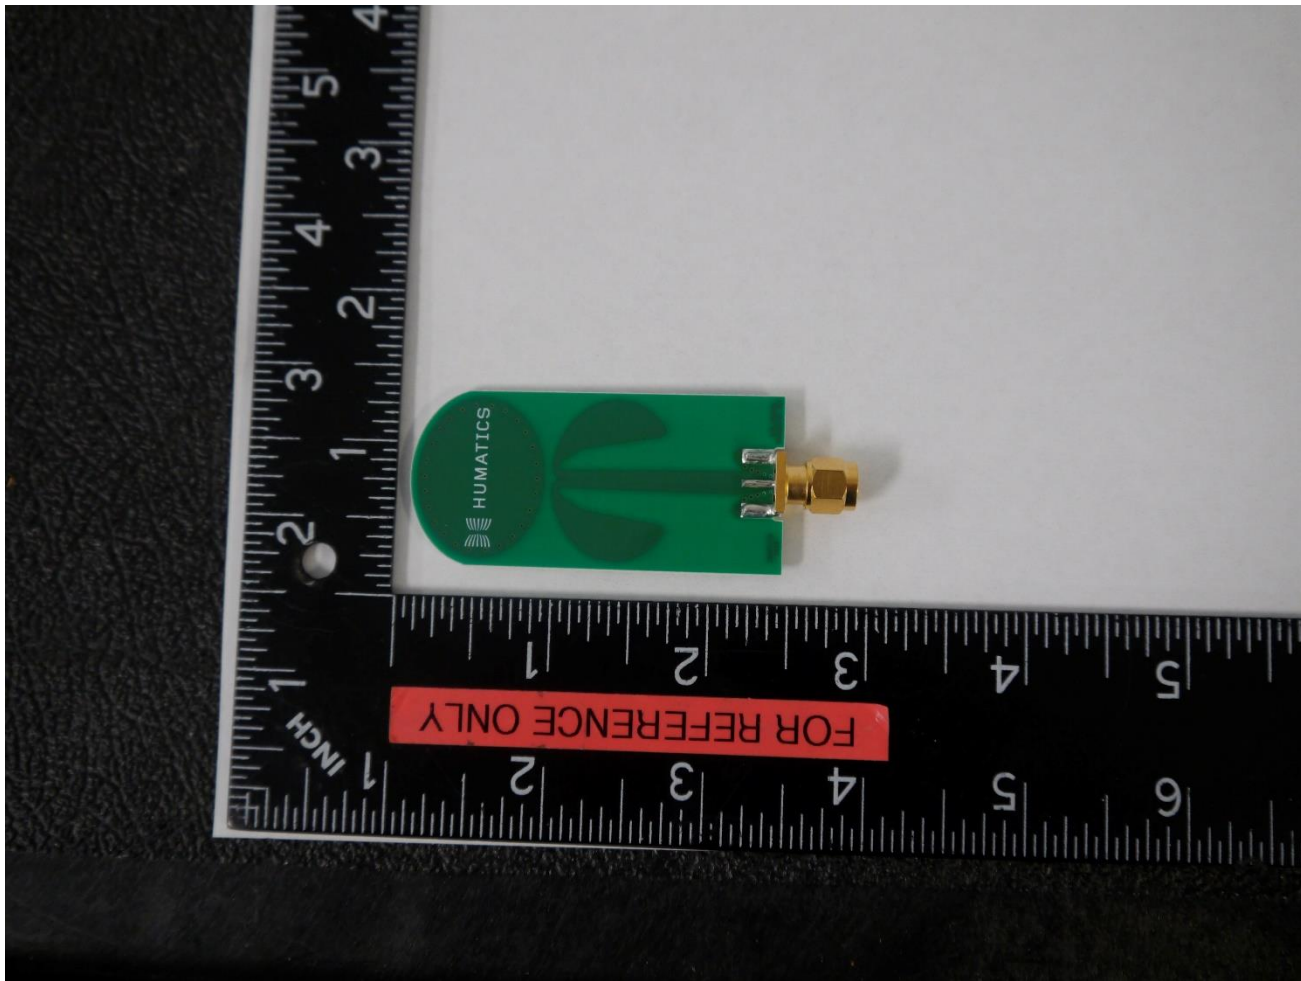

# INTERNAL PHOTOGRAPHS

Applicant: Humatics Corporation

Model – Beacon-Mode

FCC ID: NUF-C445-A

WHEN YOU NEED TO BE SURE

SGS

ANTENNA

SGS

# MALE SMA ANTENNA