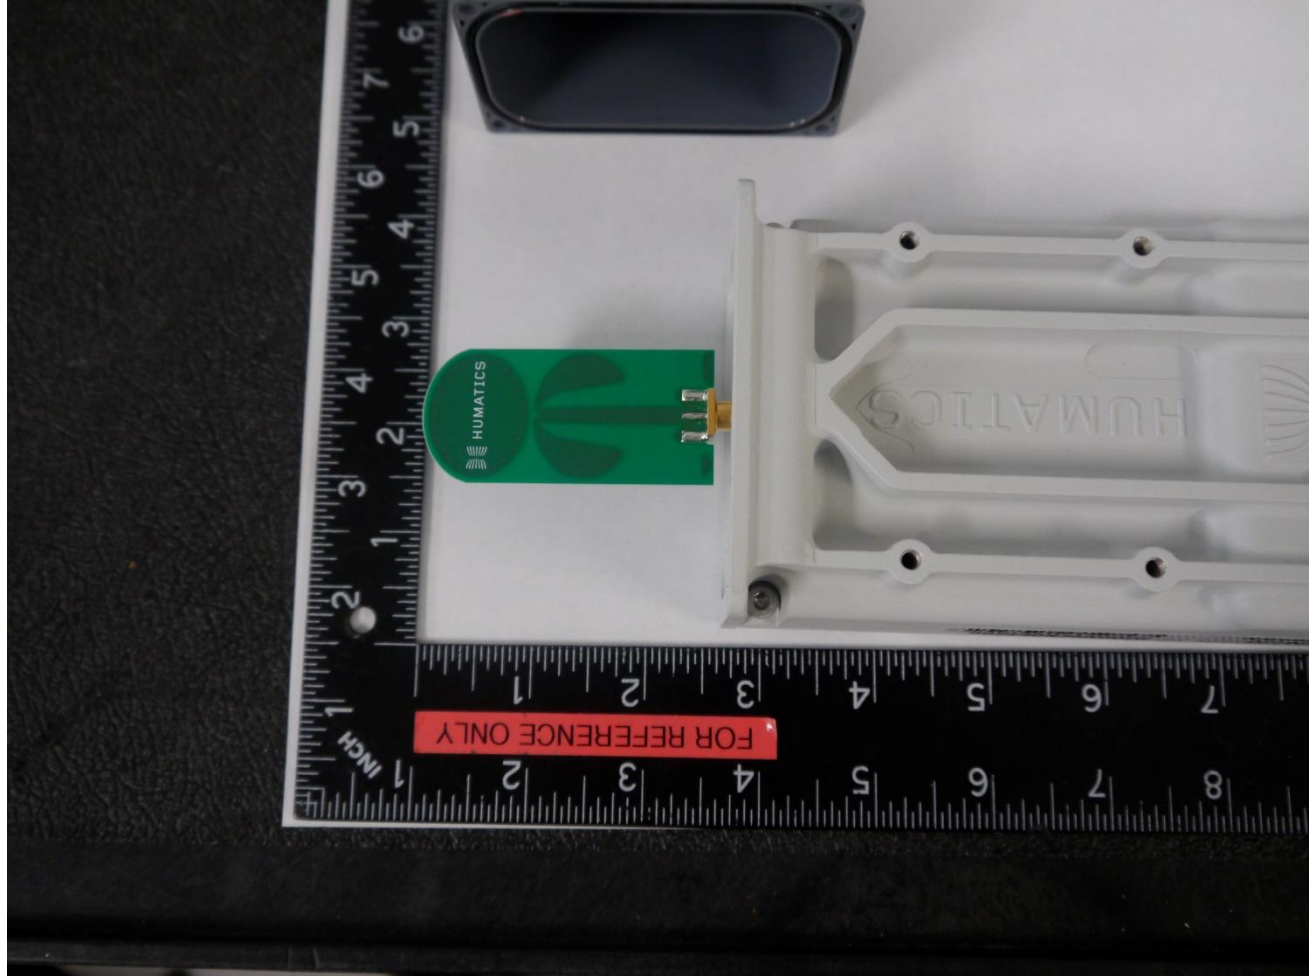

# INTERNAL PHOTOGRAPHS

Applicant: Humatics Corporation

Model – Beacon-Mode

FCC ID: NUF-C445-A

WHEN YOU NEED TO BE SURE

SGS

ANTENNA

SGS

# MALE SMA ANTENNA