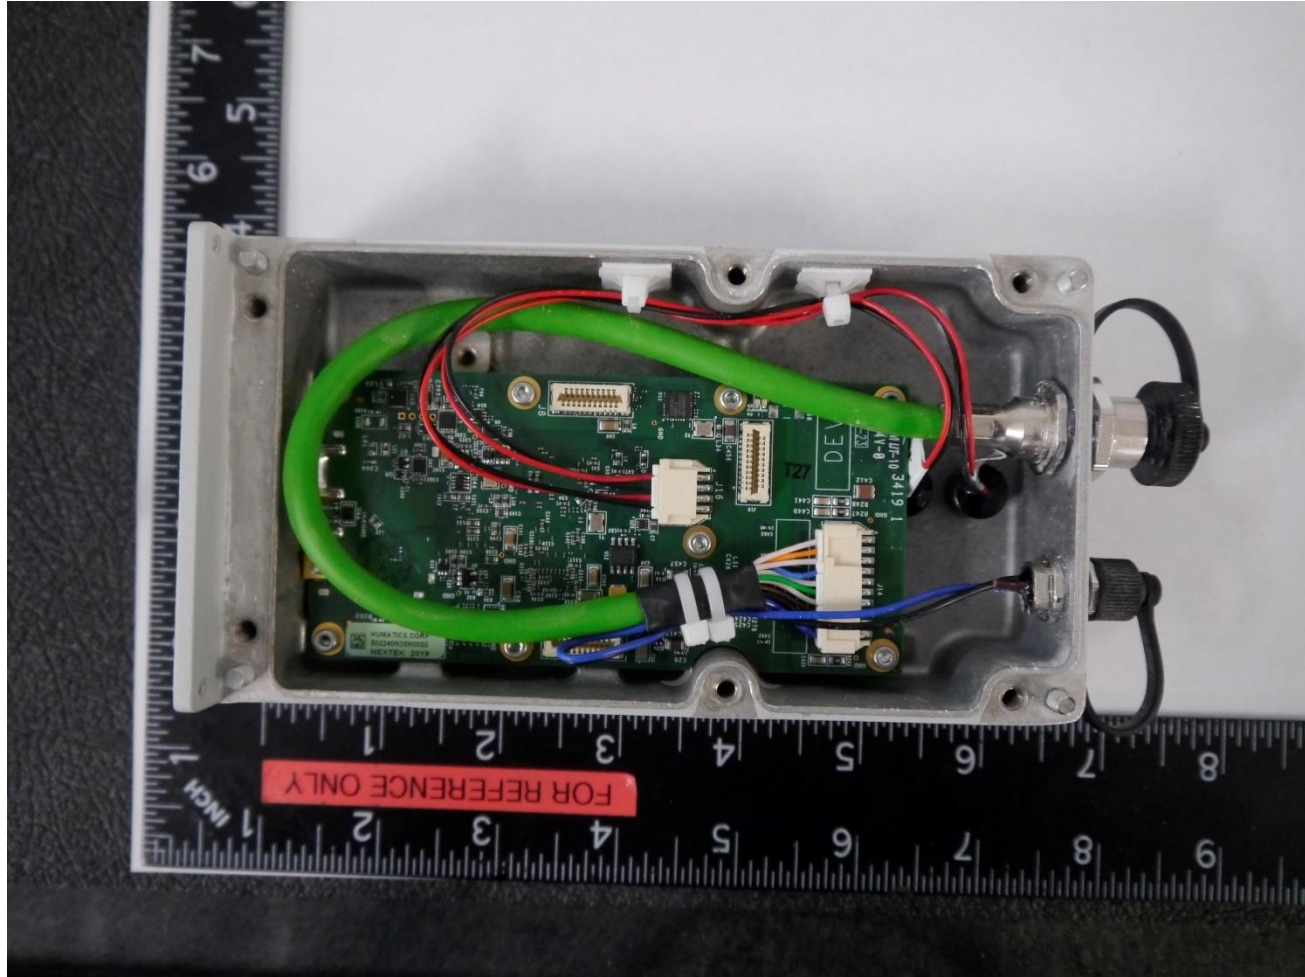

PCB INSTALLED IN HOUSING