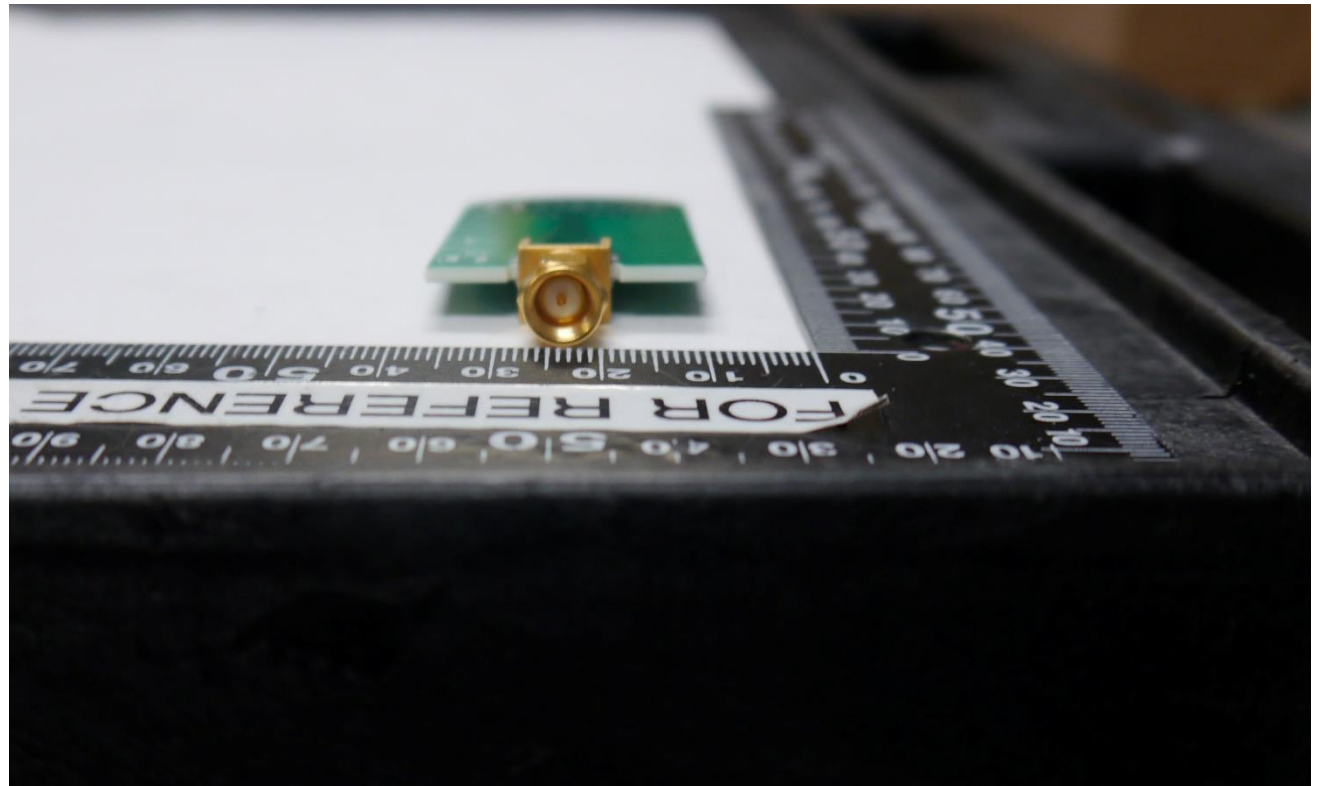

# INTERNAL PHOTOGRAPHS

Applicant: Humatics Corporation

Model – Beacon-Mode

FCC ID: NUF-C445-A

WHEN YOU NEED TO BE SURE

SGS

ANTENNA

SGS

# MALE SMA ANTENNA