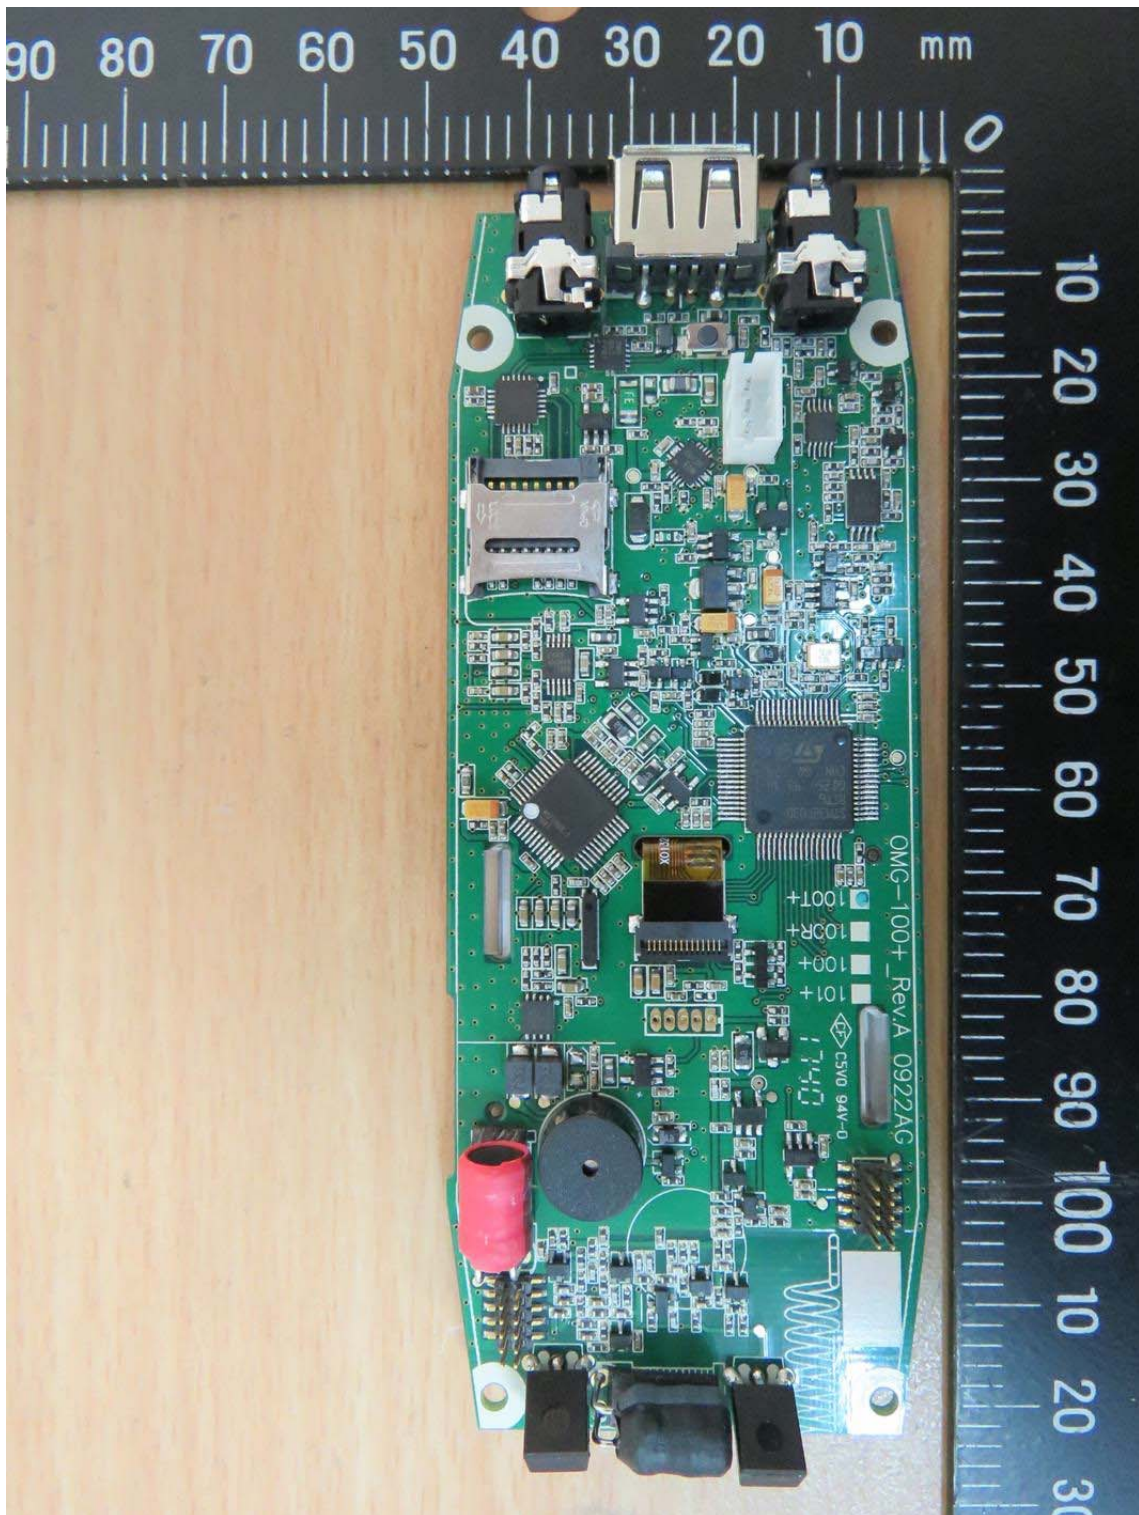

Registration number: W6M21712-17619-C-1
FCC ID: NTMOMG100T

Internal Photos

Worldwide Testing Services(Taiwan) Co., Ltd.

Registration number: W6M21712-17619-C-1
FCC ID: NTMOMG100T

Registration number: W6M21712-17619-C-1
FCC ID: NTMOMG100T