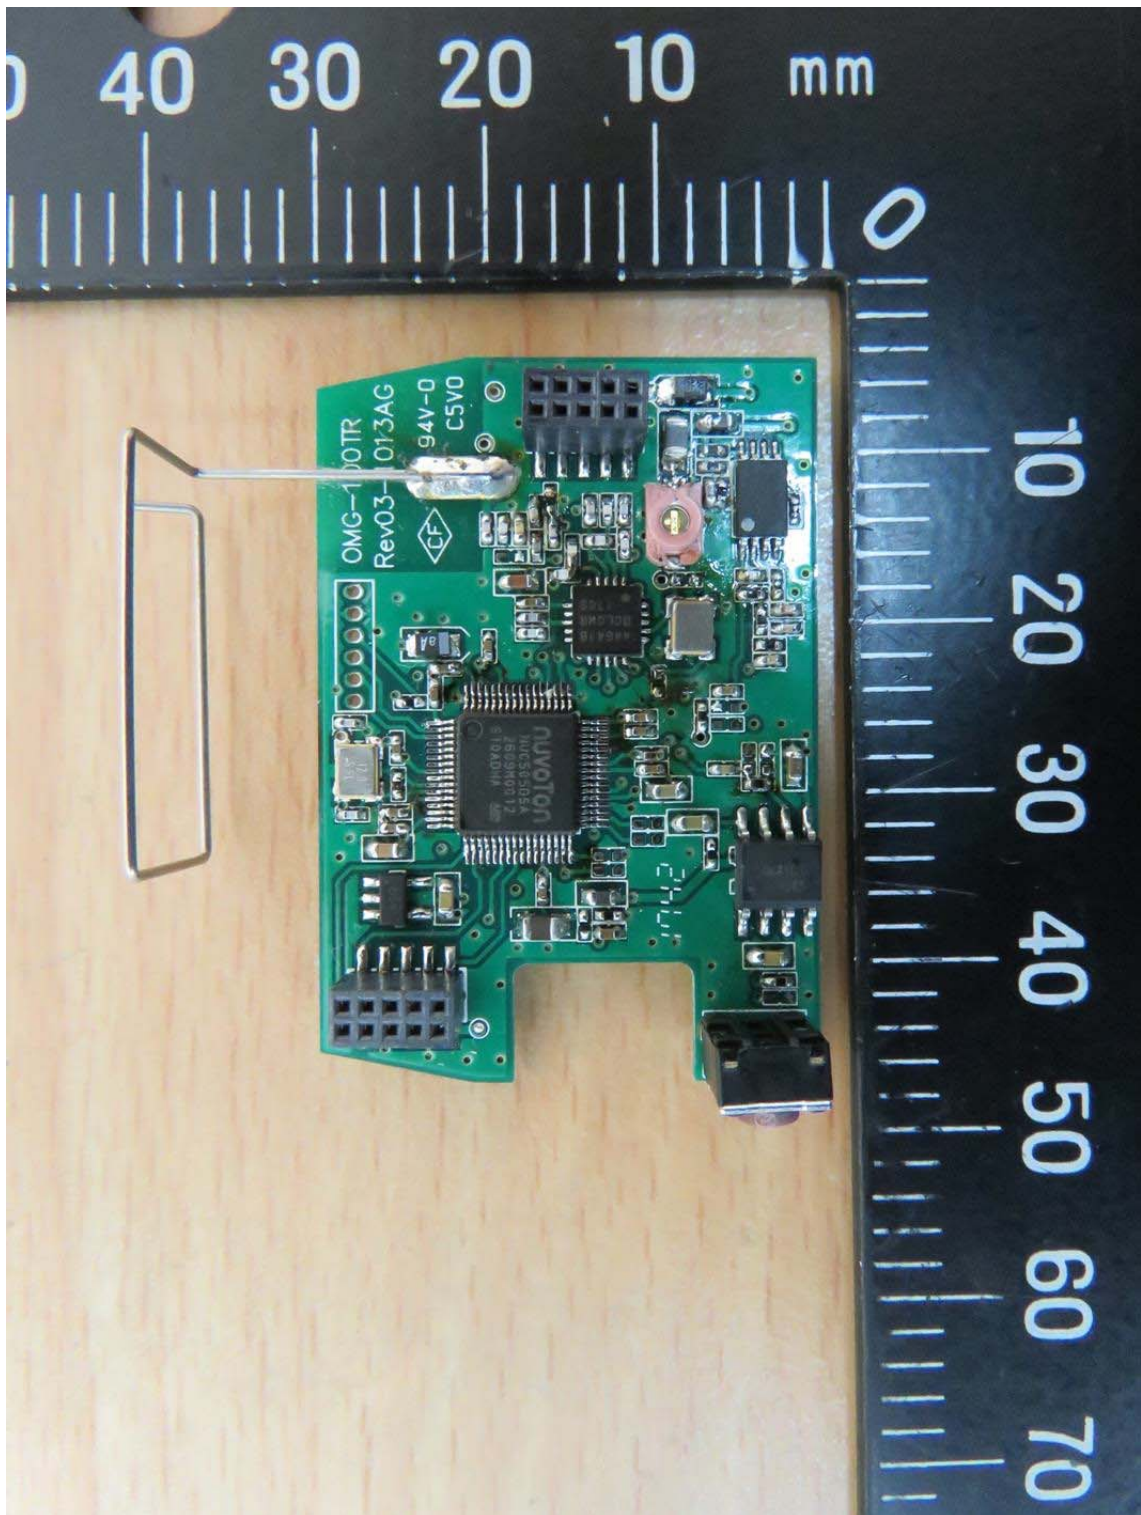

Registration number: W6M21712-17619-C-1
FCC ID: NTMOMG100T