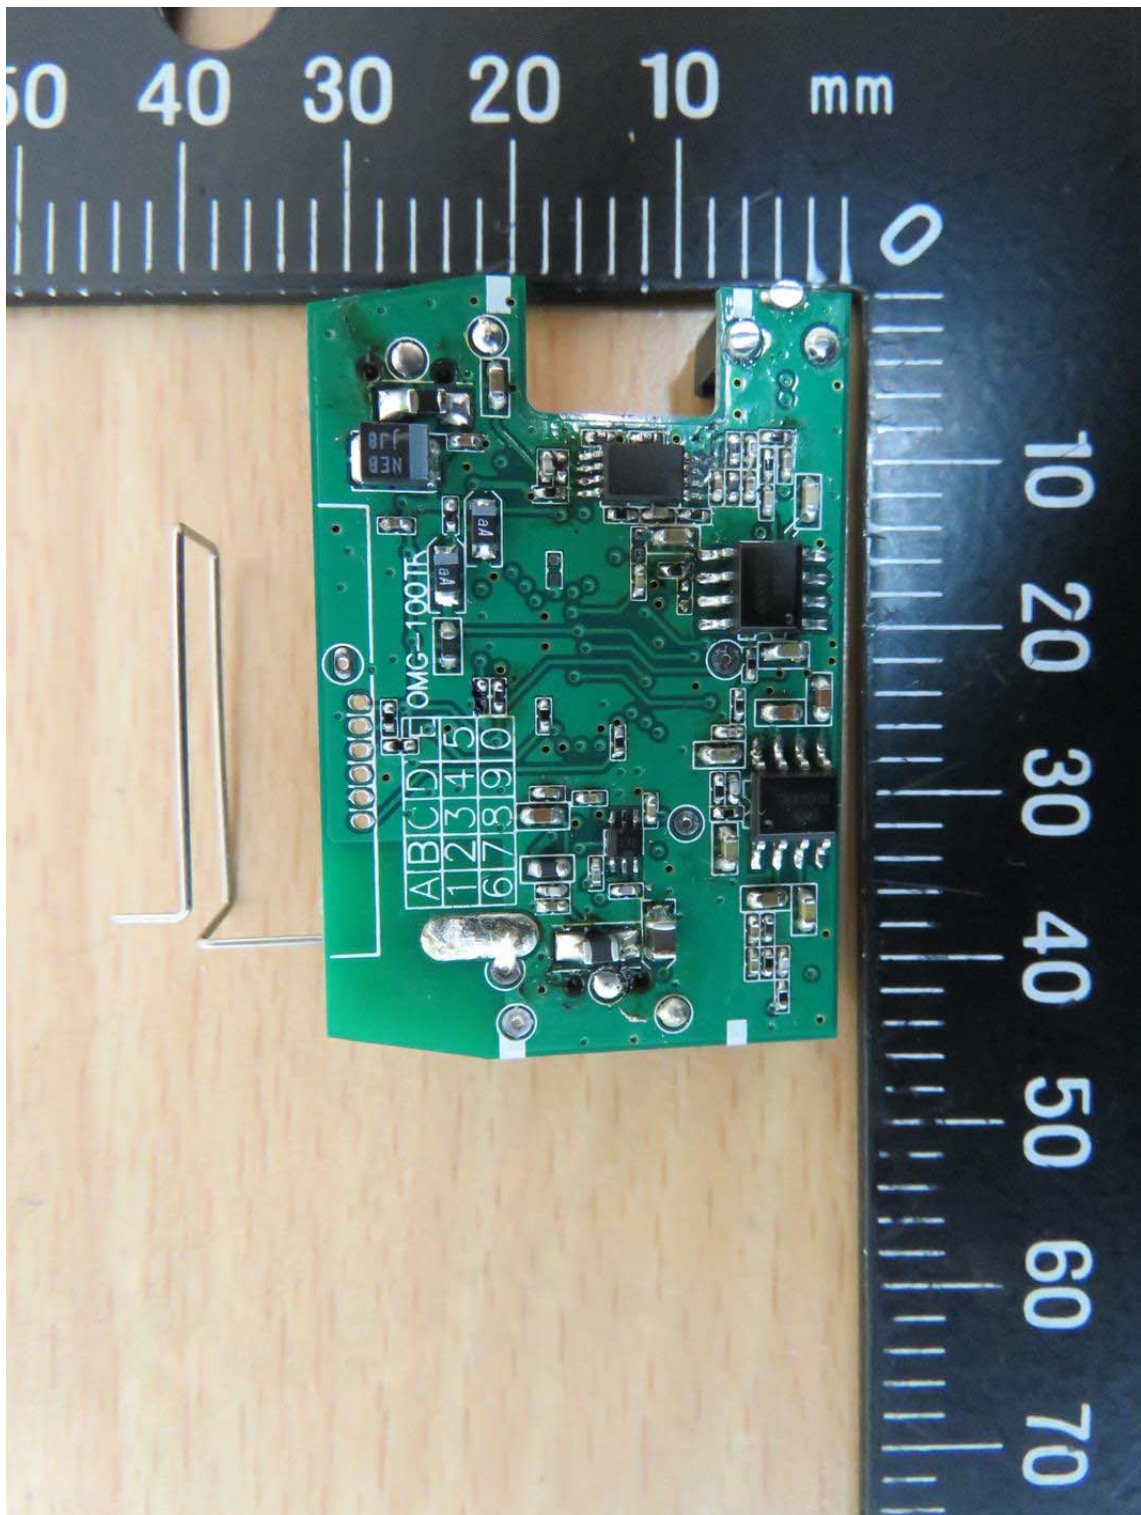

Registration number: W6M21712-17619-C-1
FCC ID: NTMOMG100T