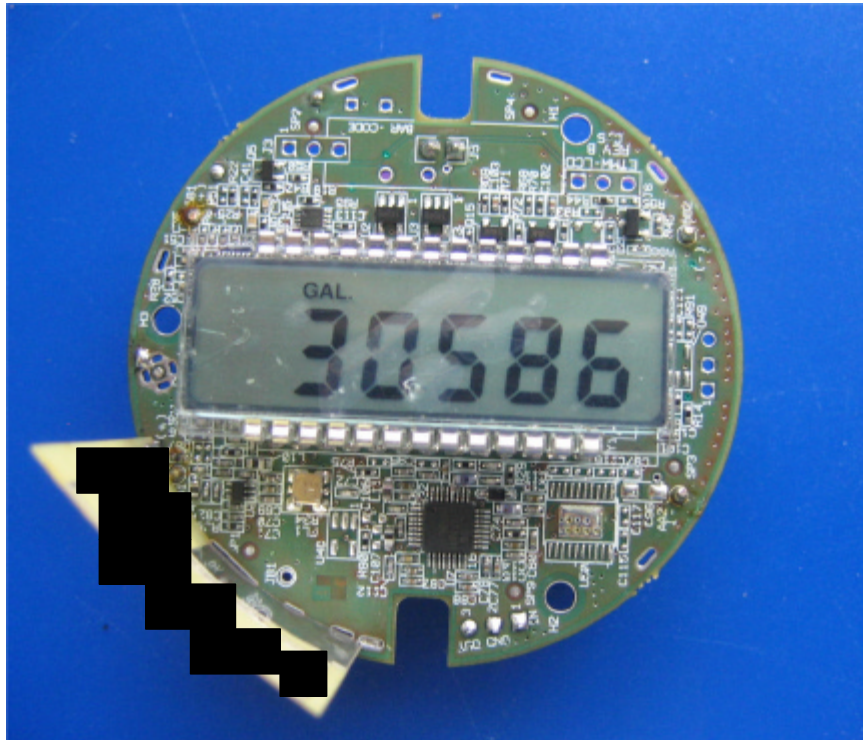

INTERNAL PHOTOGRAPHS

This document contains 8 photographs

Photograph No.1
ETMW-LCD water reader internal view (antenna not shown)

Photograph No.3
ETMW-LCD water reader internal view from the second side

Photograph No.4
ETMW-LCD water reader PCB

Photograph No.5
ETMW-LCD water reader PCB second side

Photograph No.6
ETMW-LCD water reader second PCB

Photograph No.7
ETMW-LCD water reader second PCB

Photograph No.8
ETMW-LCD water reader second PCB, other side