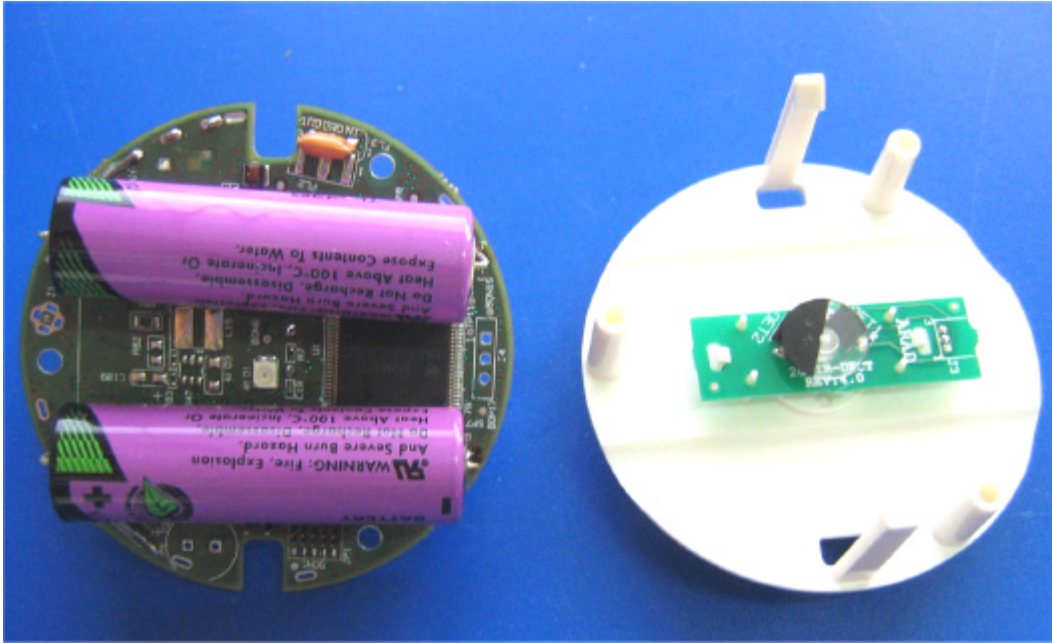

INTERNAL PHOTOGRAPHS

This document contains 8 photographs

Photograph No.1
ETMW-LCD water reader internal view (antenna not shown)

Photograph No.3
ETMW-LCD water reader internal view from the second side

Photograph No.4
ETMW-LCD water reader PCB

Photograph No.5
ETMW-LCD water reader PCB second side

Photograph No.6
ETMW-LCD water reader second PCB

Photograph No.7
ETMW-LCD water reader second PCB

Photograph No.8
ETMW-LCD water reader second PCB, other side