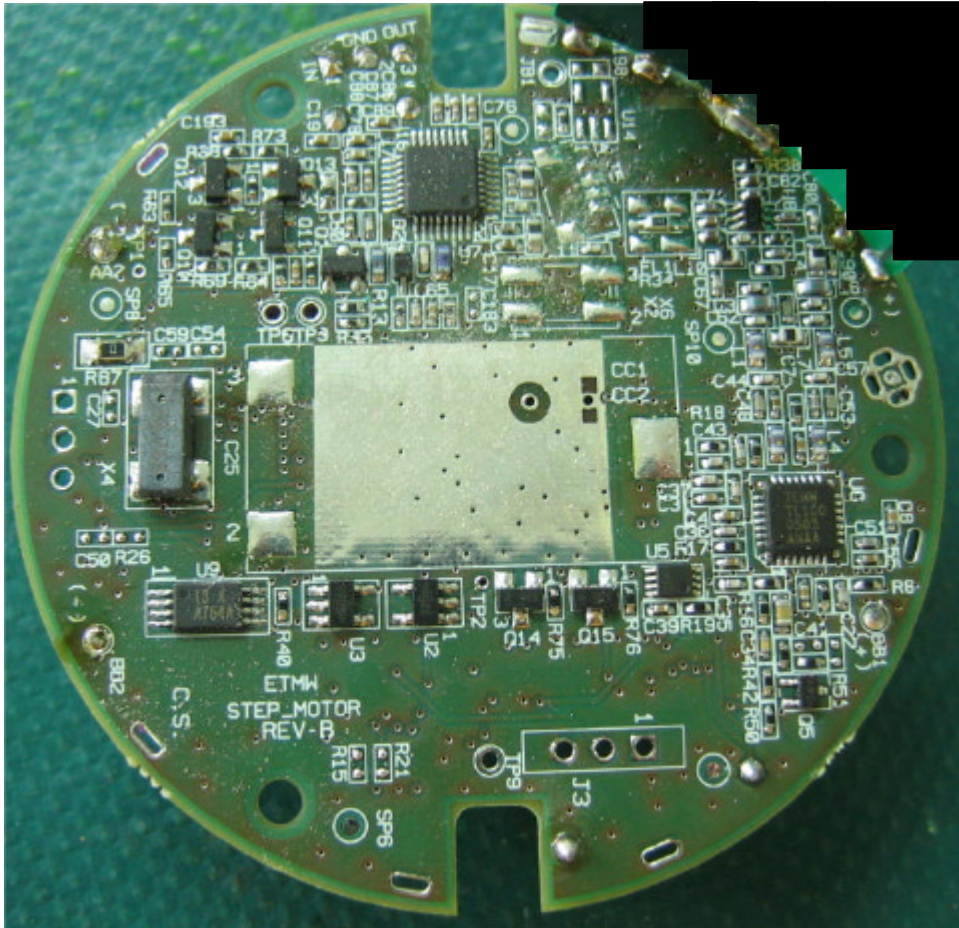

INTERNAL PHOTOGRAPHS

This document contains 4 photographs

Photograph No.1
ETMW-SM water reader internal view (antenna not shown)

Photograph No.2
ETMW-SM water reader PCB top view

Photograph No.3
ETMW-SM water reader PCB

Photograph No.4
ETMW-SM water reader PCB second side