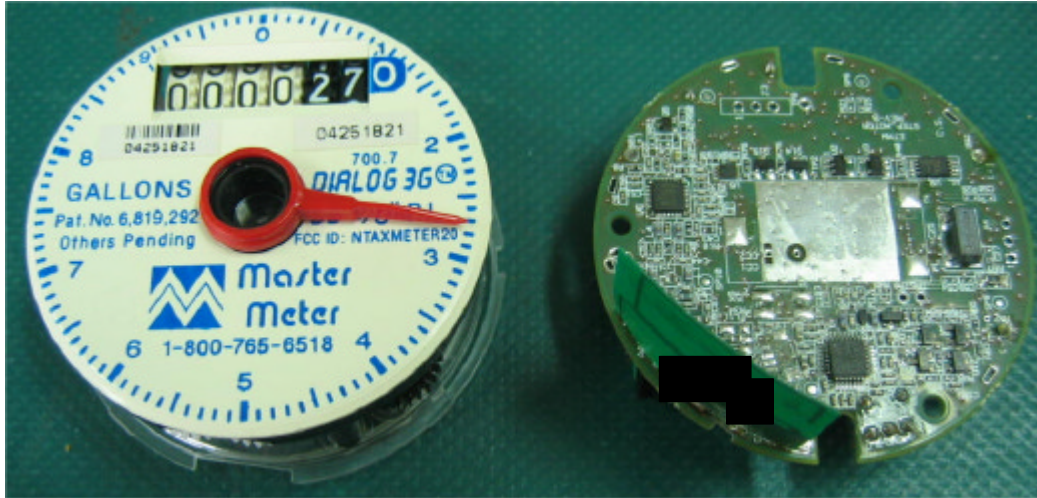

INTERNAL PHOTOGRAPHS

This document contains 4 photographs

Photograph No.1
ETMW-SM water reader internal view (antenna not shown)

Photograph No.2
ETMW-SM water reader PCB top view

Photograph No.3
ETMW-SM water reader PCB

Photograph No.4
ETMW-SM water reader PCB second side