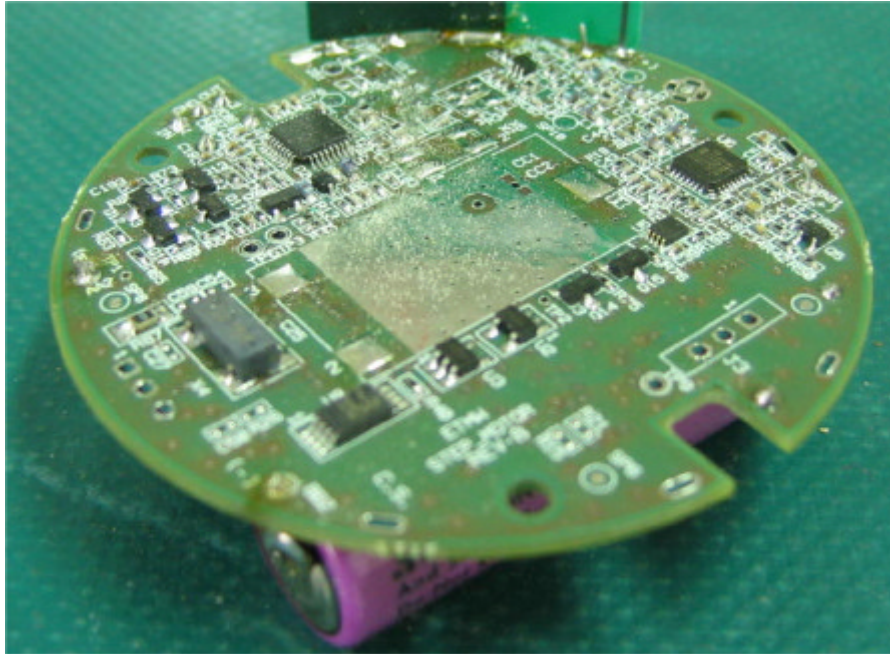

INTERNAL PHOTOGRAPHS

This document contains 4 photographs

Photograph No.1
ETMW-SM water reader internal view (antenna not shown)

Photograph No.2
ETMW-SM water reader PCB top view

Photograph No.3
ETMW-SM water reader PCB

Photograph No.4
ETMW-SM water reader PCB second side