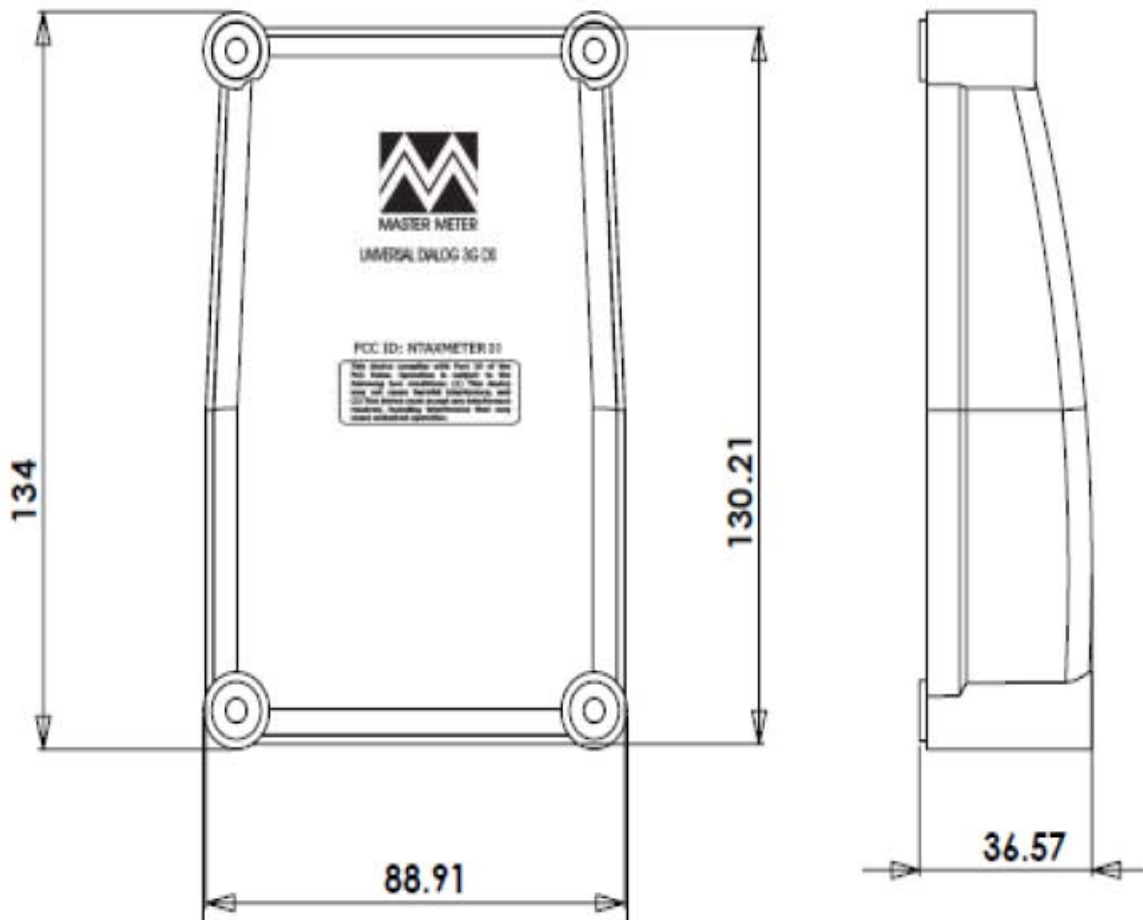

Universal 2

FCC Label

FCC ID:NTAXMETER31

Universal Dialog 3G Unit –Profile #1

Universal Dialog 3G Unit –Profile #2

FCC ID Label

MASTER METER

UNIVERSAL DIALOG 3G DS

FCC ID: NTAXMETER 31

This device complies with Part 15 of the FCC Rules. Operation is subject to the following two conditions: (1) This device may not cause harmful interference, and (2) This device must accept any interference received, including interference that may cause undesired operation.