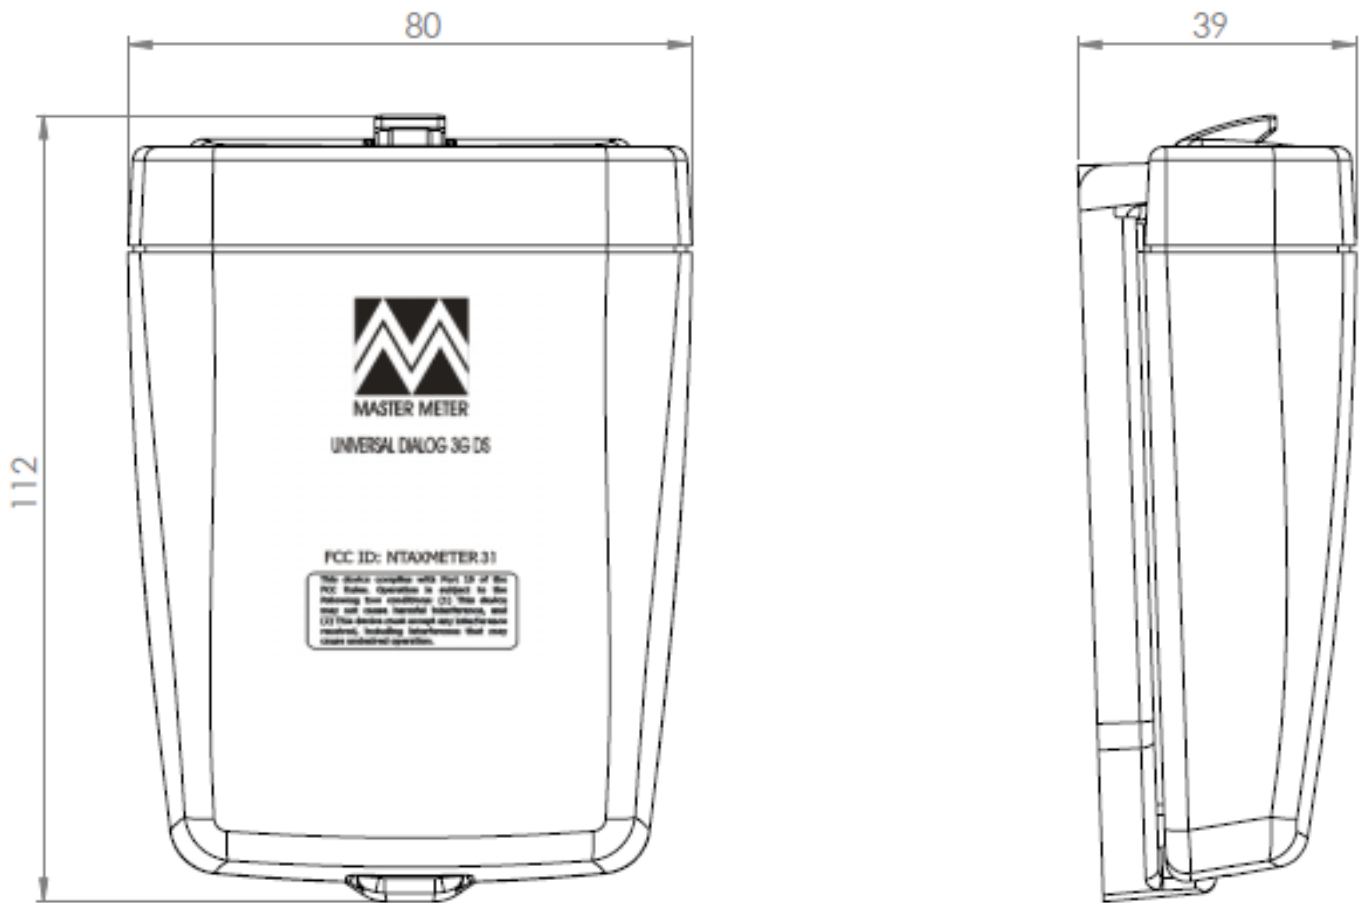

Universal 2

FCC Label

FCC ID:NTAXMETER31

Universal Dialog 3G Unit –Profile #1

Universal Dialog 3G Unit –Profile #2

FCC ID Label

MASTER METER

UNIVERSAL DIALOG 3G DS

FCC ID: NTAXMETER 31

This device complies with Part 15 of the FCC Rules. Operation is subject to the following two conditions: (1) This device may not cause harmful interference, and (2) This device must accept any interference received, including interference that may cause undesired operation.