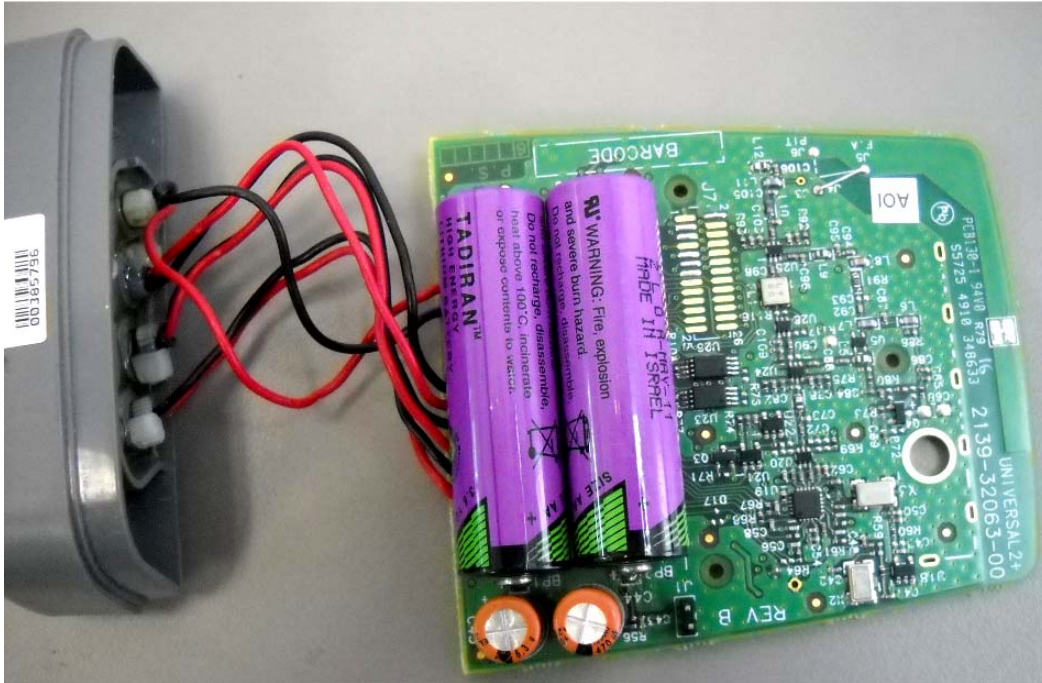

## **INTERNAL PHOTOGRAPHS**

This document contains 4 photographs

Photograph No.1  
2WM-LG water meter internal view

Photograph No.2  
2WM-LG water meter PCB front view

Photograph No.3  
PCB second side view