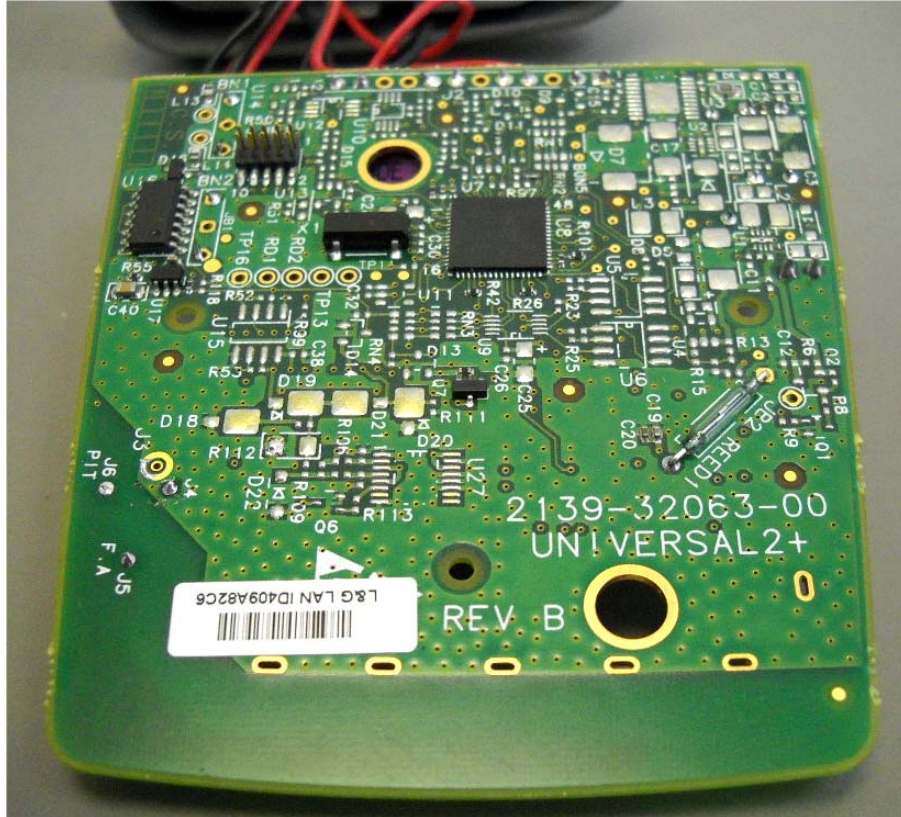

## **INTERNAL PHOTOGRAPHS**

This document contains 4 photographs

Photograph No.1  
2WM-LG water meter internal view

Photograph No.2  
2WM-LG water meter PCB front view

Photograph No.3  
PCB second side view

Photograph No.4  
PCB second side close view