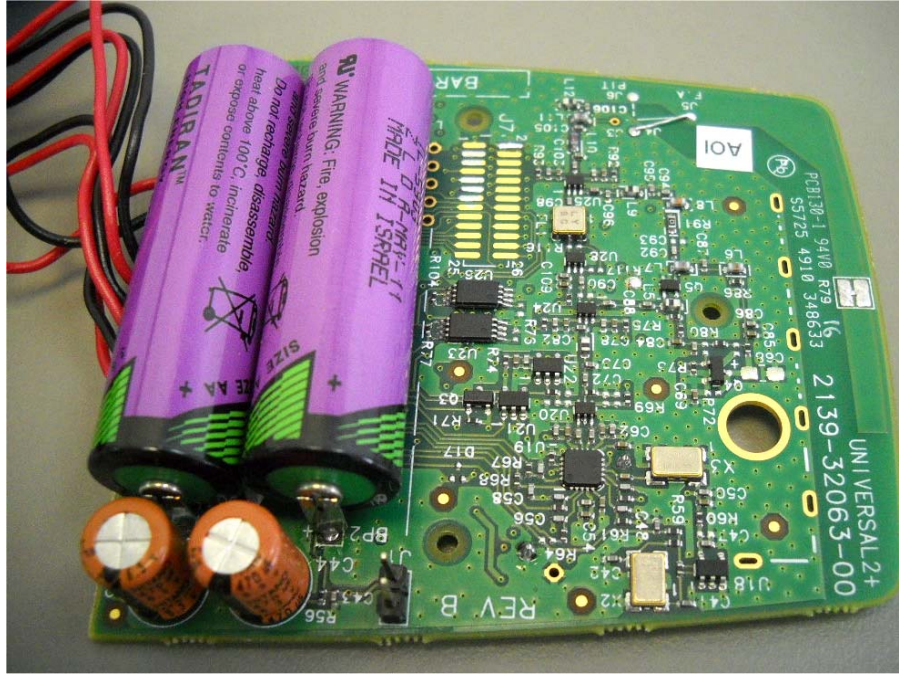

## **INTERNAL PHOTOGRAPHS**

This document contains 4 photographs

Photograph No.1  
2WM-LG water meter internal view

Photograph No.2  
2WM-LG water meter PCB front view

Photograph No.3  
PCB second side view

Photograph No.4  
PCB second side close view