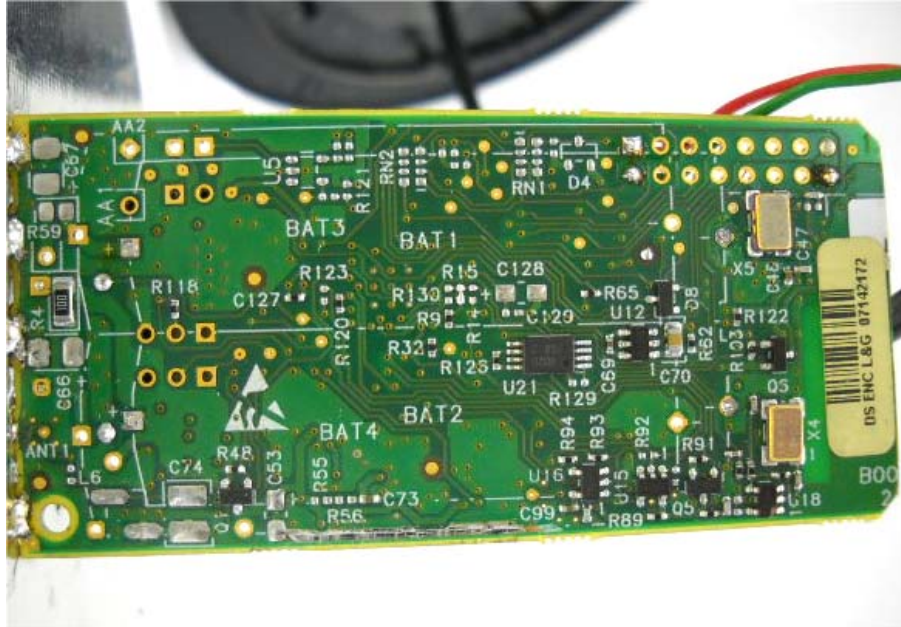

INTERNAL PHOTOGRAPHS

This document contains 7 photographs

Photograph No.1
2WB-LG booster with cover removed

Photograph No.2
2WB-LG booster internal view

Photograph No.3
2WB-LG booster internal view

Photograph No.4
PCB front view

Photograph No.5
PCB front side close view

Photograph No.6
PCB second side view

Photograph No.7
2WB-LG booster antenna