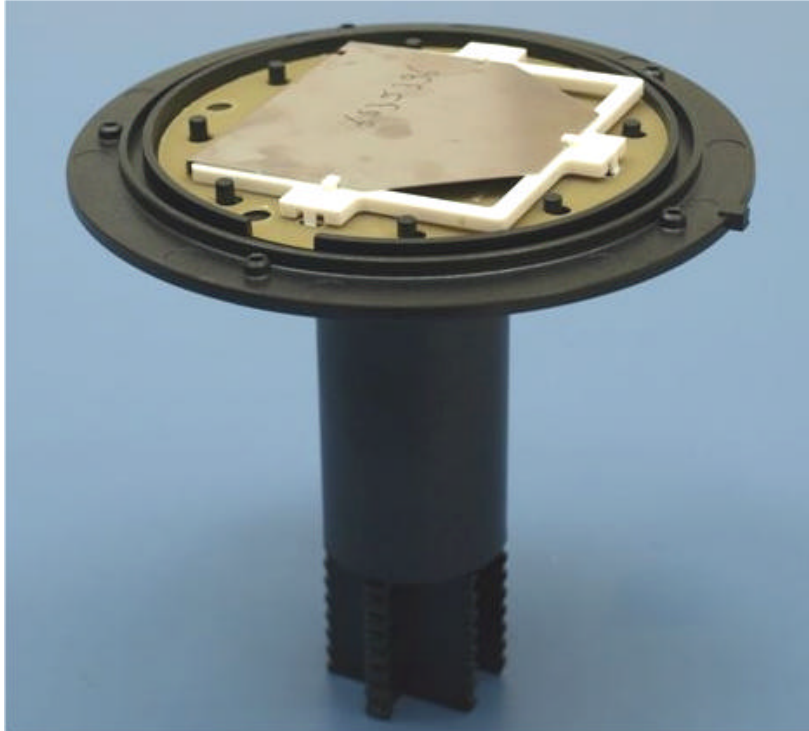

INTERNAL PHOTOGRAPHS

This document contains 7 photographs

Photograph No.1
Booster 2 water meter with cover removed and external antenna

Photograph No.2
Booster 2 water meter internal view

Photograph No.3
Booster 2 internal view with batteries

Photograph No.4
Booster 2 internal front view

Photograph No.5
Booster 2 PCB front view

Photograph No.6
PCB second side view

Photograph No.7
Booster 2 external antenna