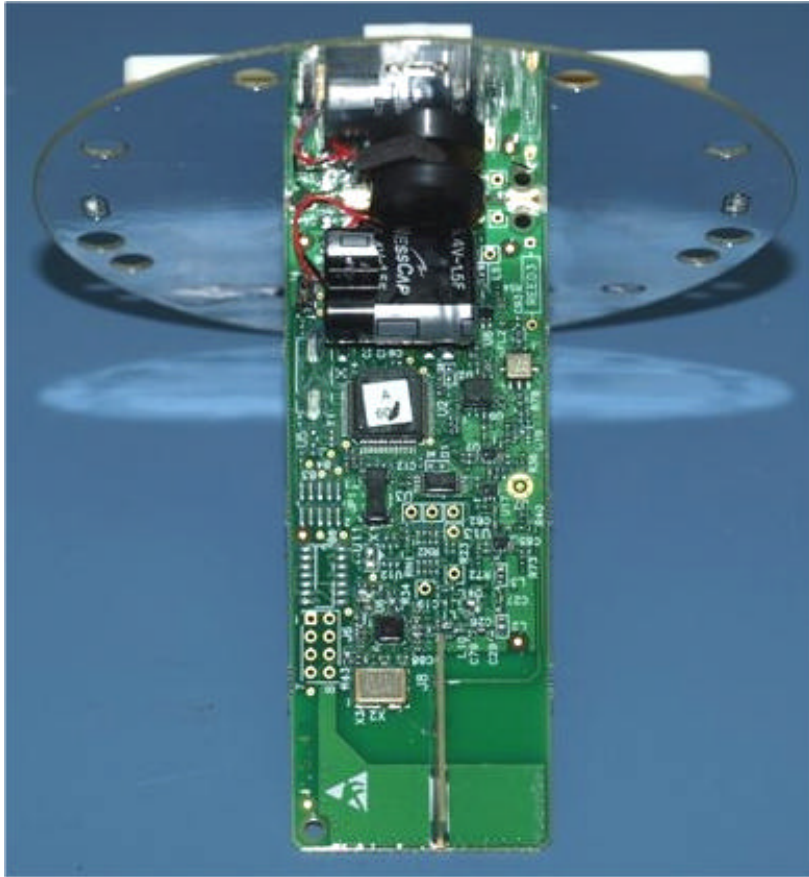

INTERNAL PHOTOGRAPHS

This document contains 7 photographs

Photograph No.1
Booster 2 water meter with cover removed and external antenna

Photograph No.2
Booster 2 water meter internal view

Photograph No.3
Booster 2 internal view with batteries

Photograph No.4
Booster 2 internal front view

Photograph No.5
Booster 2 PCB front view

Photograph No.6
PCB second side view

Photograph No.7
Booster 2 external antenna