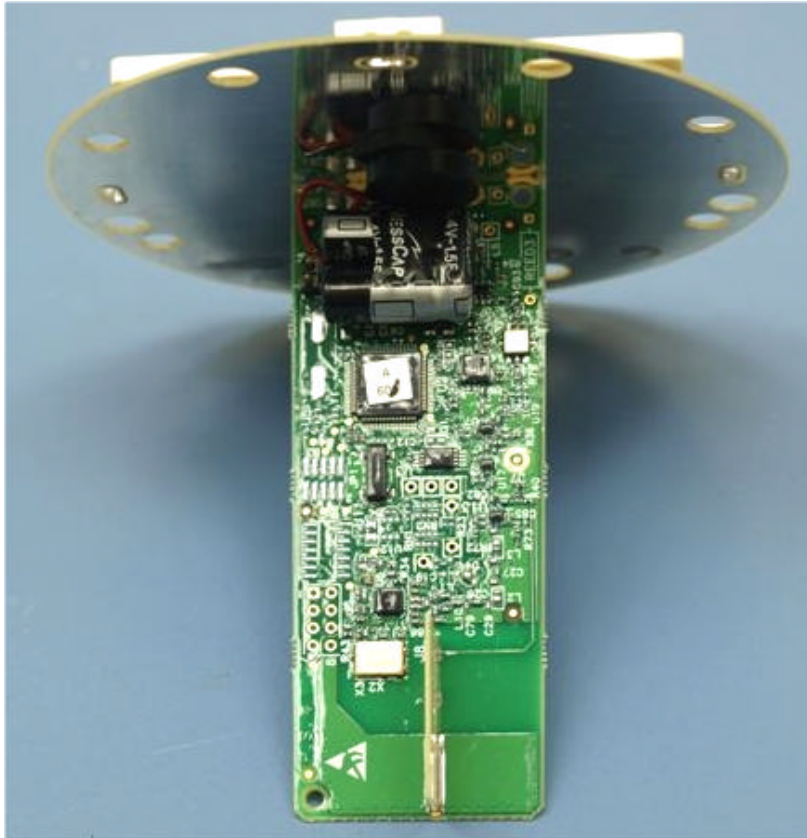

INTERNAL PHOTOGRAPHS

This document contains 7 photographs

Photograph No.1
Booster 2 water meter with cover removed and external antenna

Photograph No.2
Booster 2 water meter internal view

Photograph No.3
Booster 2 internal view with batteries

Photograph No.4
Booster 2 internal front view

Photograph No.5
Booster 2 PCB front view

Photograph No.6
PCB second side view

Photograph No.7
Booster 2 external antenna