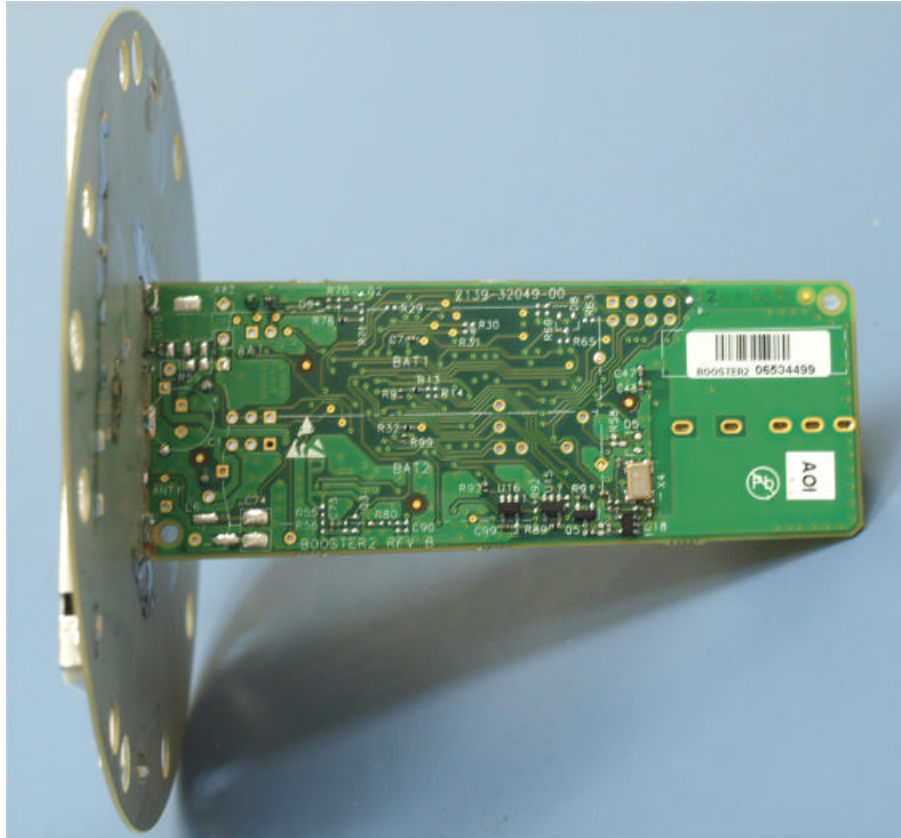

INTERNAL PHOTOGRAPHS

This document contains 7 photographs

Photograph No.1
Booster 2 water meter with cover removed and external antenna

Photograph No.2
Booster 2 water meter internal view

Photograph No.3
Booster 2 internal view with batteries

Photograph No.4
Booster 2 internal front view

Photograph No.5
Booster 2 PCB front view

Photograph No.6
PCB second side view

Photograph No.7
Booster 2 external antenna