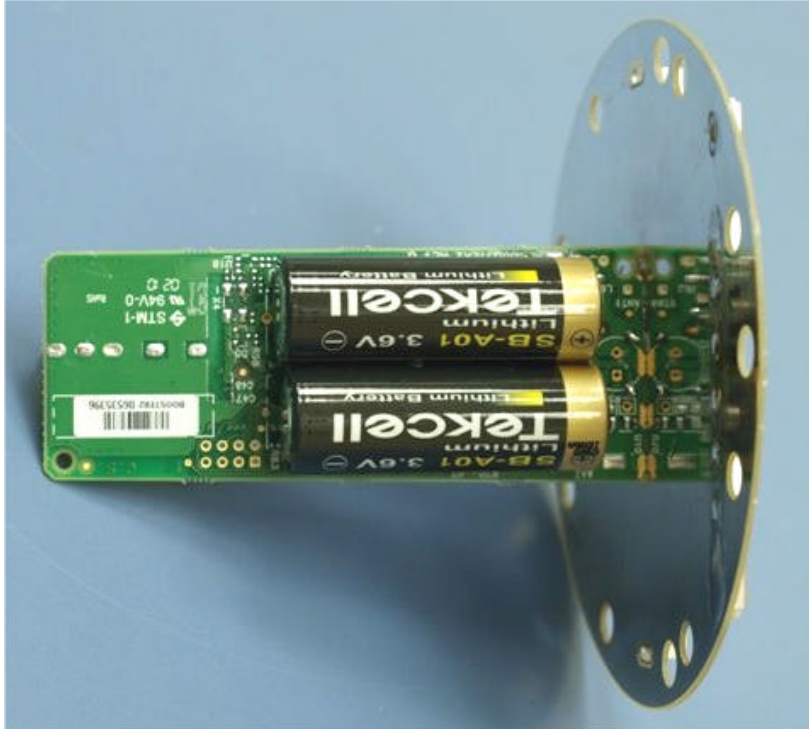

INTERNAL PHOTOGRAPHS

This document contains 7 photographs

Photograph No.1
Booster 2 water meter with cover removed and external antenna

Photograph No.2
Booster 2 water meter internal view

Photograph No.3
Booster 2 internal view with batteries

Photograph No.4
Booster 2 internal front view

Photograph No.5
Booster 2 PCB front view

Photograph No.6
PCB second side view

Photograph No.7
Booster 2 external antenna