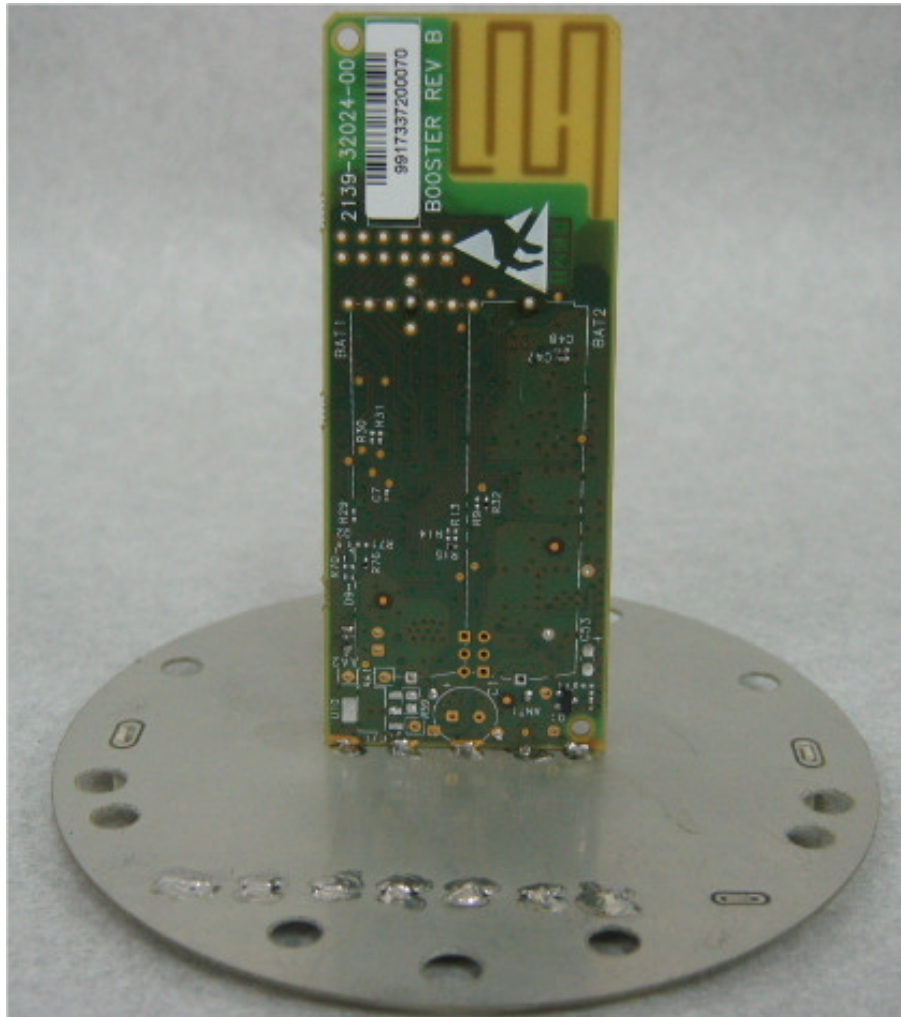

## **INTERNAL PHOTOGRAPHS**

This document contains 12 photographs

**Photograph No.1**  
**Booster water meter with cover removed and external antenna**

**Photograph No.2**  
**Booster water meter**  
**General internal view**

**Photograph No.3**  
**Booster water meter**  
**Internal view**

**Photograph No.4**  
**Booster water meter**  
**Internal view with batteries**

**Photograph No.5**  
**Booster water meter**  
**Internal view, top side**

**Photograph No.6**  
**Booster water meter**  
**PCB general view with printed internal antenna**

**Photograph No.7**  
**Booster water meter**  
**PCB general view (close view)**

Photograph No.8  
Booster water meter  
PCB general view, second side