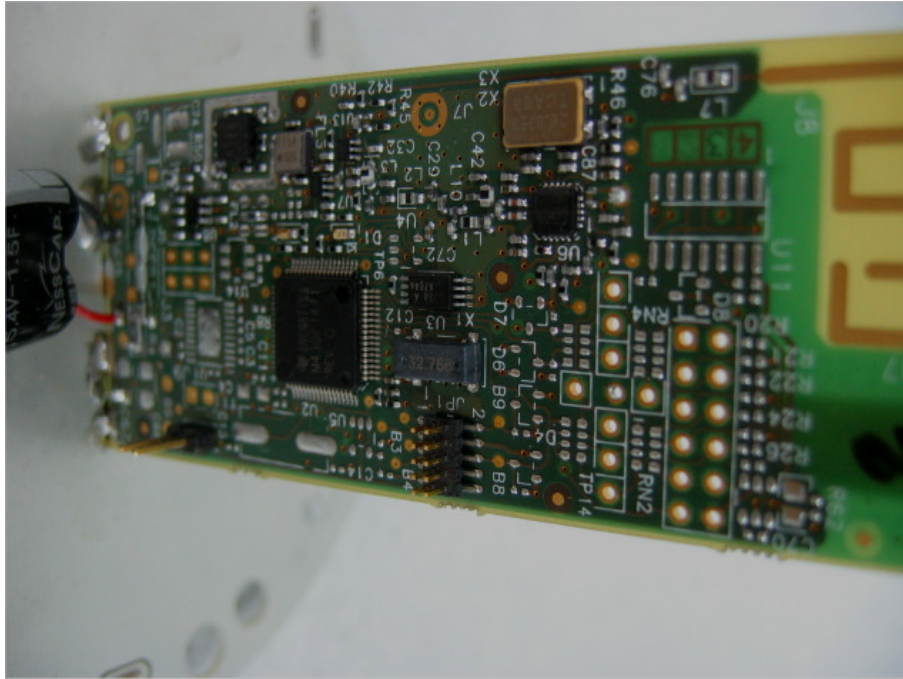

## **INTERNAL PHOTOGRAPHS**

This document contains 12 photographs

**Photograph No.1**  
**Booster water meter with cover removed and external antenna**

**Photograph No.2**  
**Booster water meter**  
**General internal view**

**Photograph No.3**  
**Booster water meter**  
**Internal view**

**Photograph No.4**  
**Booster water meter**  
**Internal view with batteries**

**Photograph No.5**  
**Booster water meter**  
**Internal view, top side**

**Photograph No.6**  
**Booster water meter**  
**PCB general view with printed internal antenna**

**Photograph No.7**  
**Booster water meter**  
**PCB general view (close view)**

Photograph No.8  
Booster water meter  
PCB general view, second side