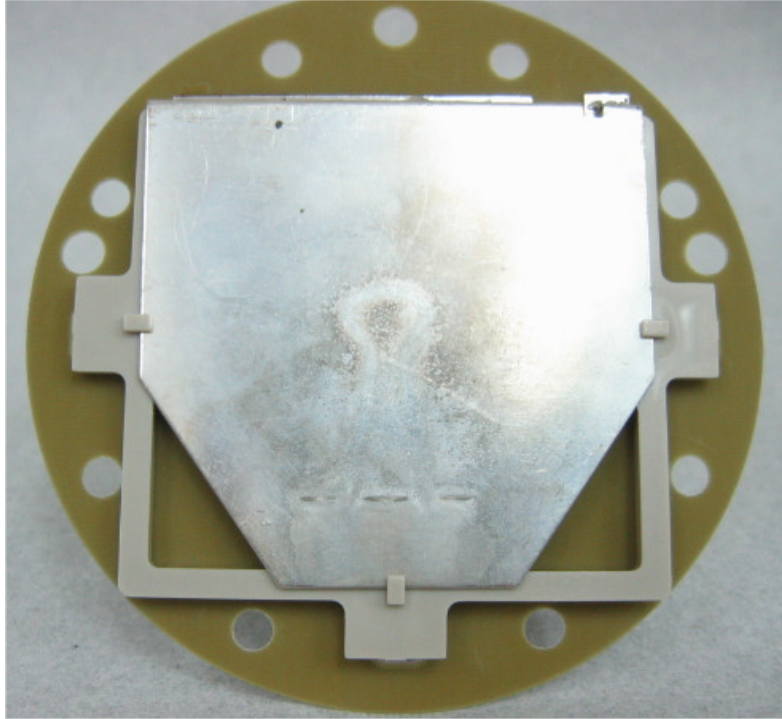

Photograph No.11
Booster water meter external antenna