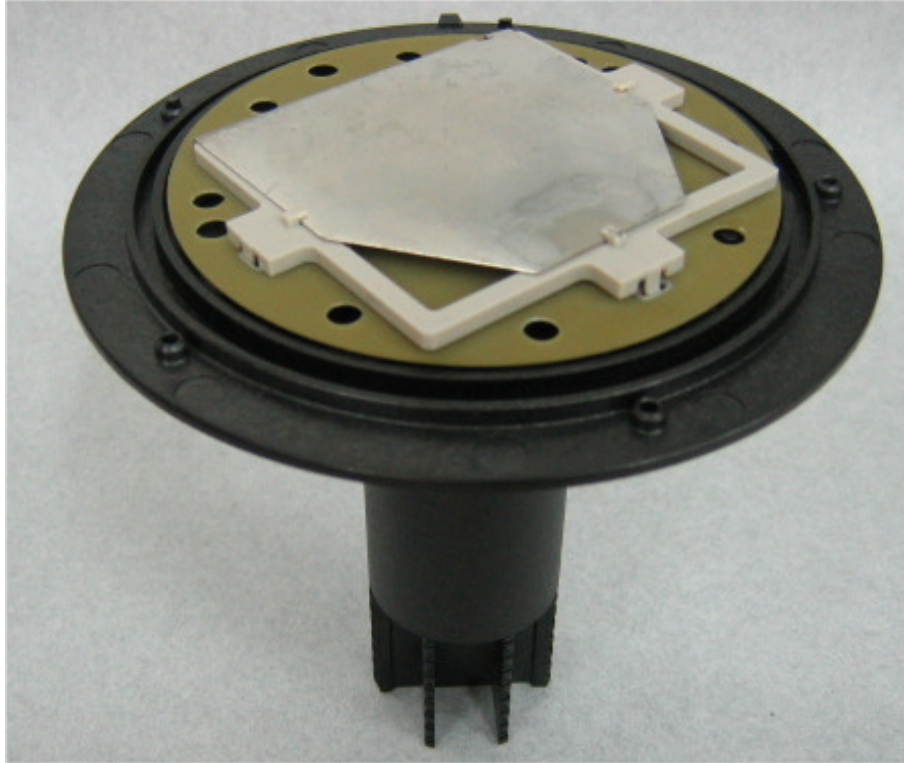

## **INTERNAL PHOTOGRAPHS**

This document contains 12 photographs

**Photograph No.1**  
**Booster water meter with cover removed and external antenna**

**Photograph No.2**  
**Booster water meter**  
**General internal view**

**Photograph No.3**  
**Booster water meter**  
**Internal view**

**Photograph No.4**  
**Booster water meter**  
**Internal view with batteries**

**Photograph No.5**  
**Booster water meter**  
**Internal view, top side**

**Photograph No.6**  
**Booster water meter**  
**PCB general view with printed internal antenna**

**Photograph No.7**  
**Booster water meter**  
**PCB general view (close view)**

Photograph No.8  
Booster water meter  
PCB general view, second side