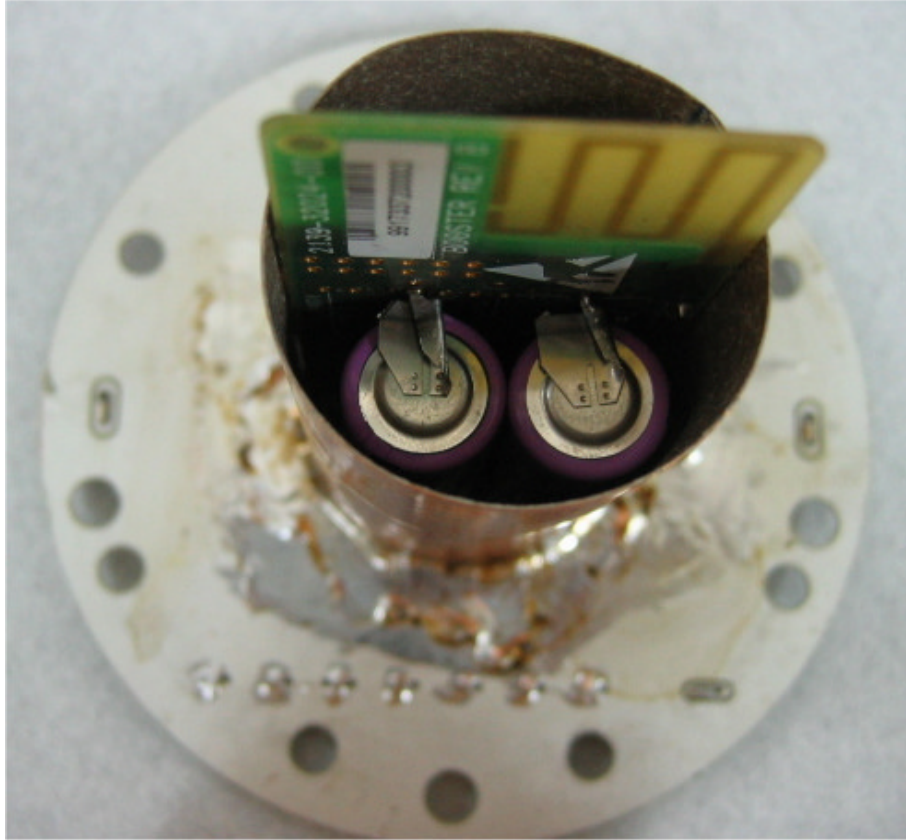

## **INTERNAL PHOTOGRAPHS**

This document contains 12 photographs

**Photograph No.1**  
**Booster water meter with cover removed and external antenna**

**Photograph No.2**  
**Booster water meter**  
**General internal view**

**Photograph No.3**  
**Booster water meter**  
**Internal view**

**Photograph No.4**  
**Booster water meter**  
**Internal view with batteries**

**Photograph No.5**  
**Booster water meter**  
**Internal view, top side**

**Photograph No.6**  
**Booster water meter**  
**PCB general view with printed internal antenna**

**Photograph No.7**  
**Booster water meter**  
**PCB general view (close view)**

Photograph No.8  
Booster water meter  
PCB general view, second side