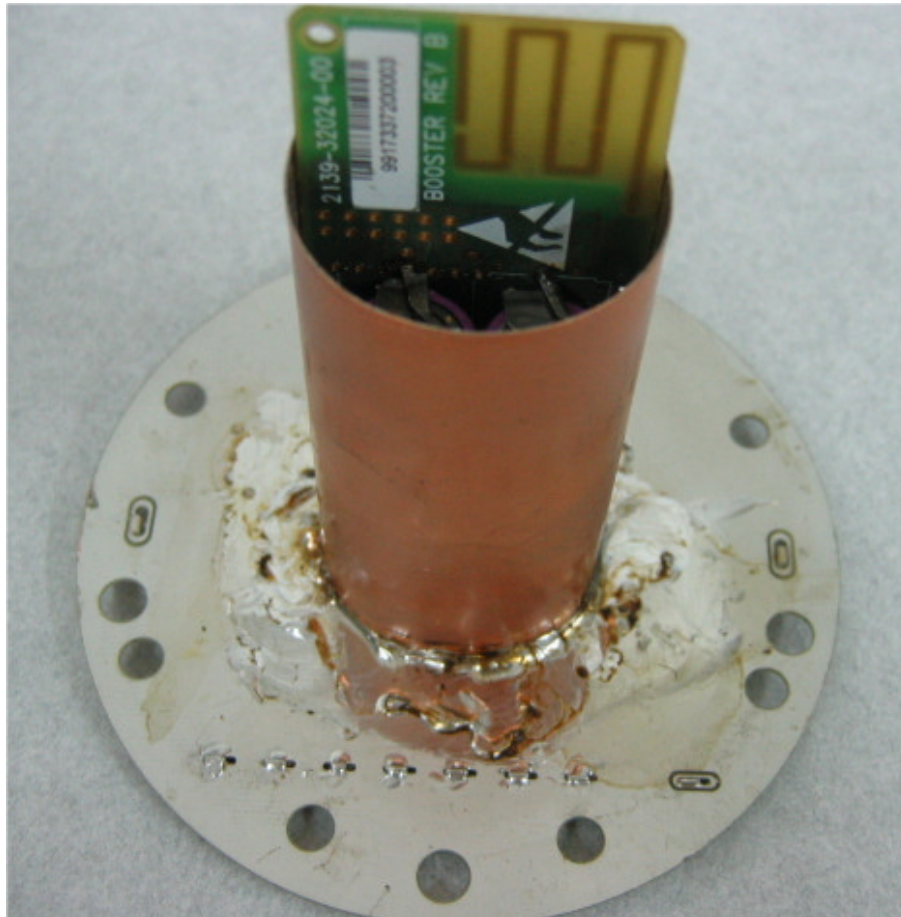

## **INTERNAL PHOTOGRAPHS**

This document contains 12 photographs

**Photograph No.1**  
**Booster water meter with cover removed and external antenna**

**Photograph No.2**  
**Booster water meter**  
**General internal view**

**Photograph No.3**  
**Booster water meter**  
**Internal view**

**Photograph No.4**  
**Booster water meter**  
**Internal view with batteries**

**Photograph No.5**  
**Booster water meter**  
**Internal view, top side**

**Photograph No.6**  
**Booster water meter**  
**PCB general view with printed internal antenna**

**Photograph No.7**  
**Booster water meter**  
**PCB general view (close view)**

Photograph No.8  
Booster water meter  
PCB general view, second side