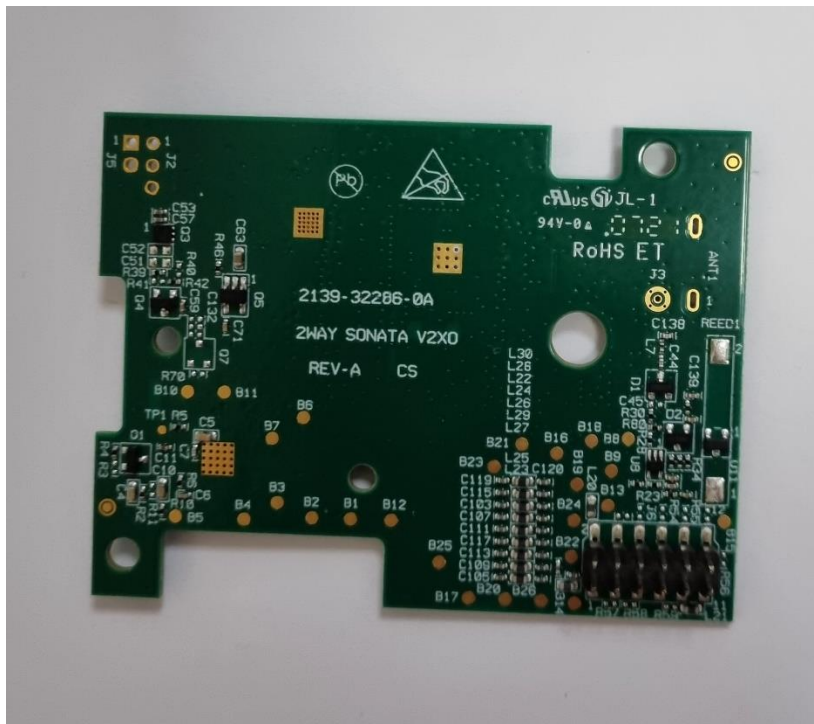

# **Internal Photos**

**Model: SONATA3-AL**

**FCC ID: NTASONATA3**

**IC: 4732A-SONATA3**

**Rev 1.0**

**October 6, 2021**

**General view**

**Top cover removed**

**Antenna**

**Assembly**

RF card - bottom view

RF card - top view