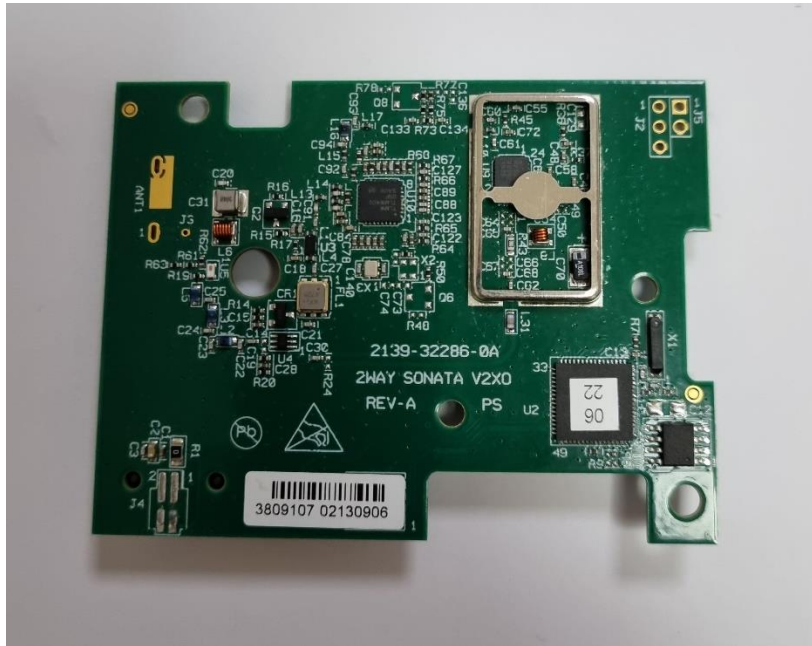

# **Internal Photos**

**Model: SONATA3-AL**

**FCC ID: NTASONATA3**

**IC: 4732A-SONATA3**

**Rev 1.0**

**October 6, 2021**

**General view**

**Top cover removed**

**Antenna**

**Assembly**

RF card - bottom view

RF card - top view