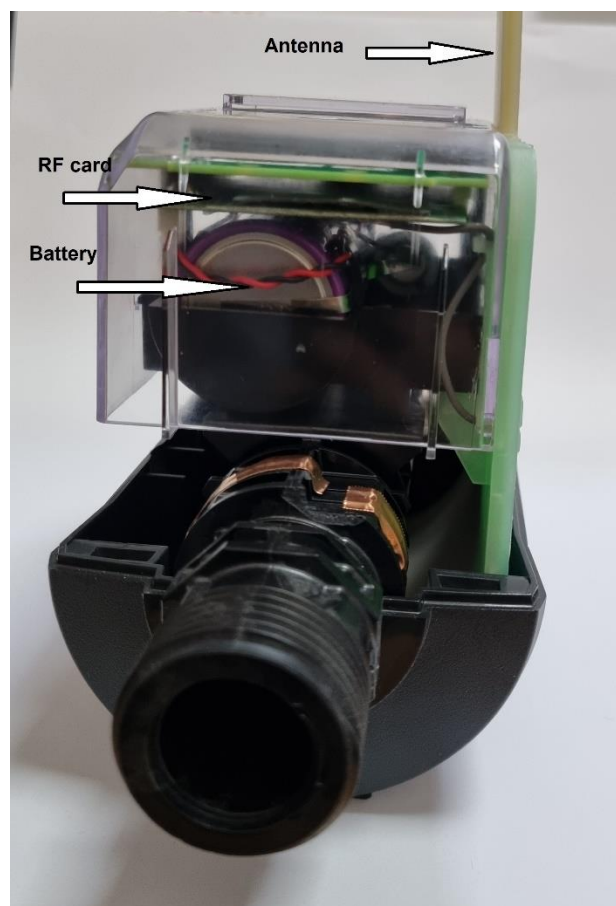

# **Internal Photos**

**Model: SONATA3-AL**

**FCC ID: NTASONATA3**

**IC: 4732A-SONATA3**

**Rev 1.0**

**October 6, 2021**

**General view**

**Top cover removed**

**Antenna**

**Assembly**

RF card - bottom view

RF card - top view