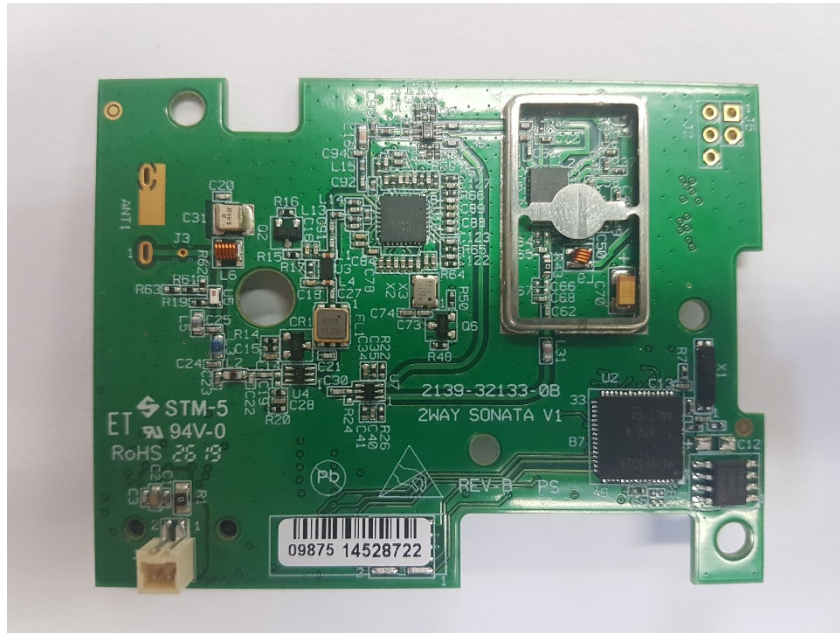

# **Internal Photos**

**Model: SONATA-AL**

**FCC ID: NTASONATA2**

**IC: 4732A-SONATA2**

**Rev 1.0**

**November 19, 2019**

**General view**

**Top cover removed**

**Antenna**

**Assembly**

**RF card - bottom view**

**RF card - top view**