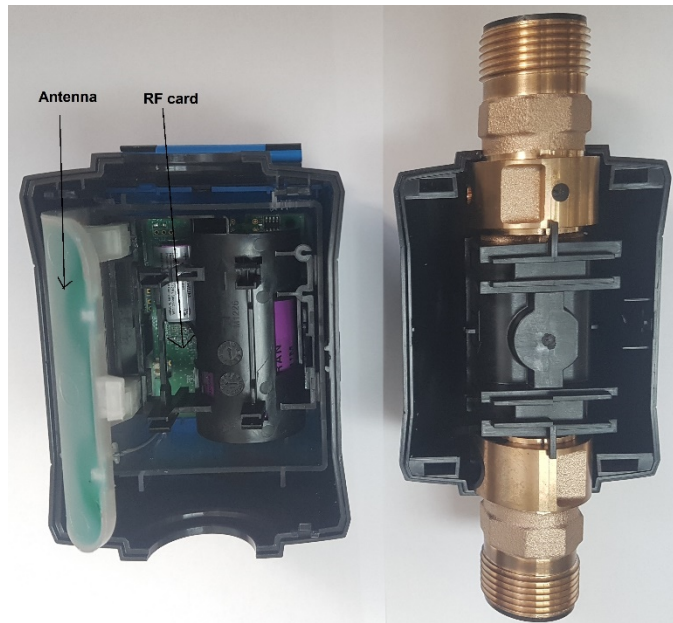

# **Internal Photos**

**Model: SONATA-AL**

**FCC ID: NTASONATA2**

**IC: 4732A-SONATA2**

**Rev 1.0**

**November 19, 2019**

**General view**

**Top cover removed**

**Antenna**

**Assembly**

**RF card - bottom view**

**RF card - top view**