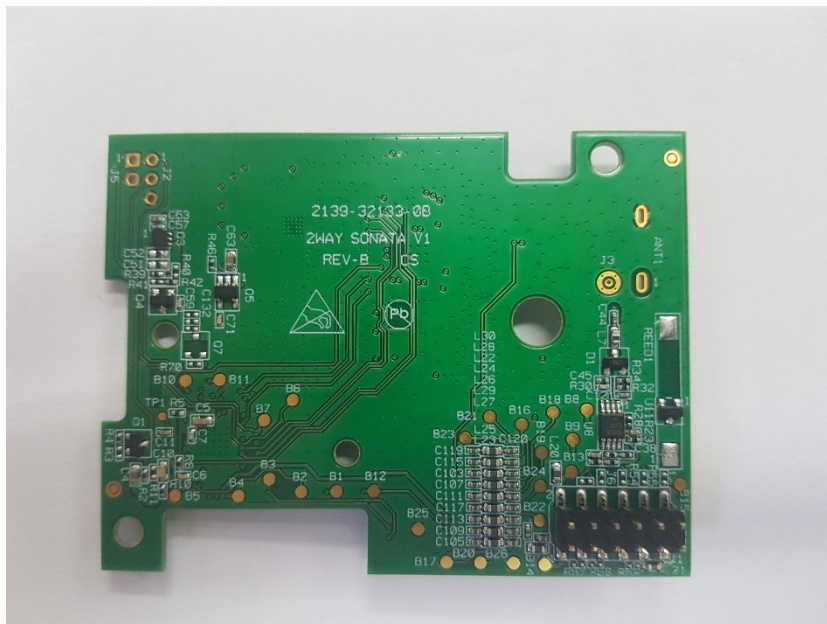

# **Internal Photos**

**Model: SONATA-AL**

**FCC ID: NTASONATA2**

**IC: 4732A-SONATA2**

**Rev 1.0**

**November 19, 2019**

**General view**

**Top cover removed**

**Antenna**

**Assembly**

**RF card - bottom view**

**RF card - top view**