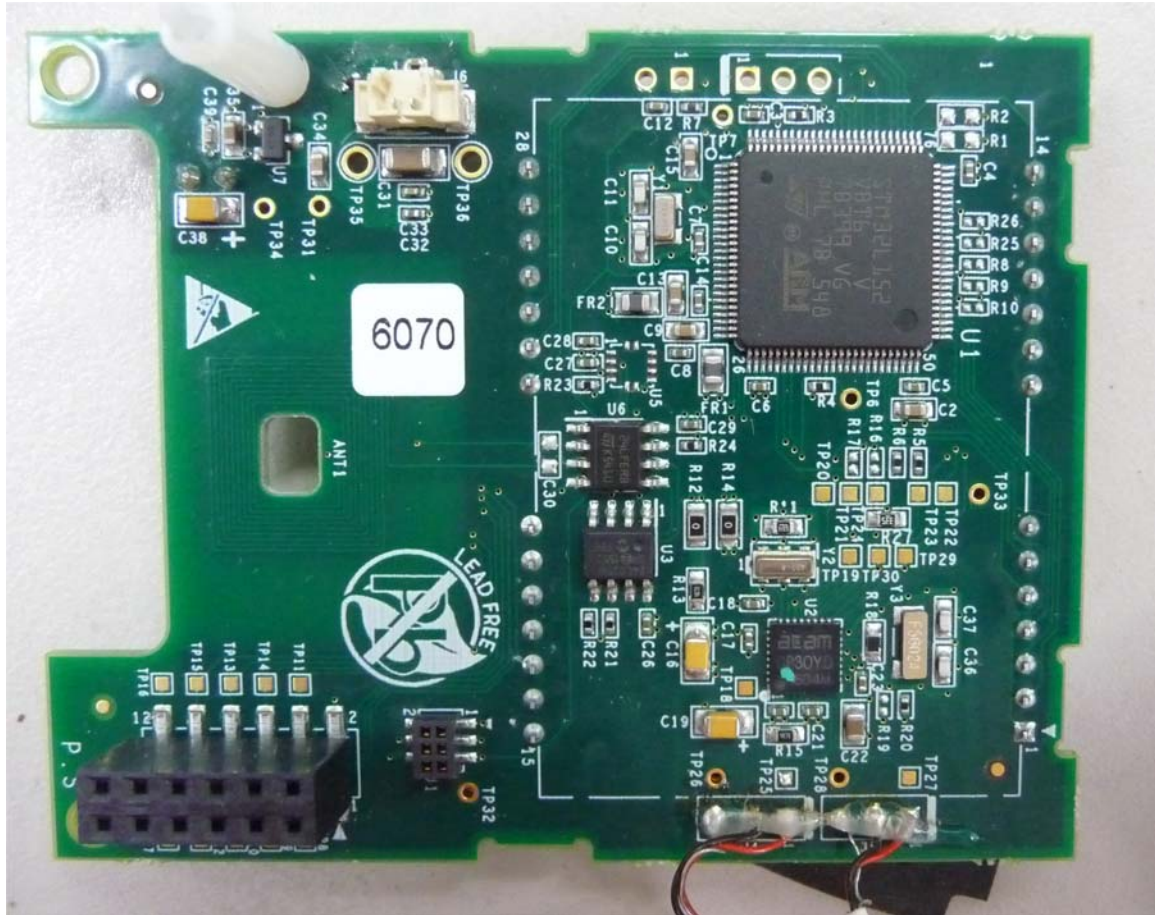

INTERNAL PHOTOGRAPHS

This document contains 11 photographs

Photograph No.1
“SONATA” water meter extracted from external enclosure

Photograph No.2
“SONATA” water meter removed from the case

Photograph No.3
“SONATA” LCD card with batteries

Photograph No.4
“SONATA” RF card on top of the LCD card

Photograph No.5
RF PCB on LCD card view

Photograph No.6
LCD card with RF board removed view

Photograph No.7
LCD card top view

Photograph No.8
RF PCB top view

Photograph No.10
RF PCB top view with shield removed

Photograph No.11
“SONATA” water meter antenna