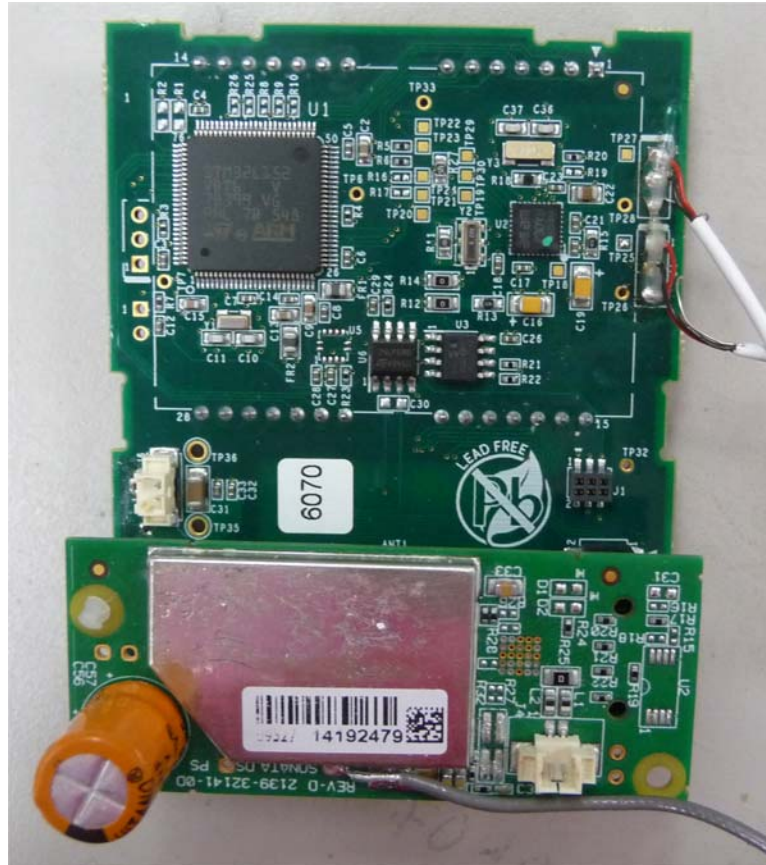

INTERNAL PHOTOGRAPHS

This document contains 11 photographs

Photograph No.1
“SONATA” water meter extracted from external enclosure

Photograph No.2
“SONATA” water meter removed from the case

Photograph No.3
“SONATA” LCD card with batteries

Photograph No.4
“SONATA” RF card on top of the LCD card

Photograph No.5
RF PCB on LCD card view

Photograph No.6
LCD card with RF board removed view

Photograph No.7
LCD card top view

Photograph No.8
RF PCB top view

Photograph No.10
RF PCB top view with shield removed

Photograph No.11
“SONATA” water meter antenna