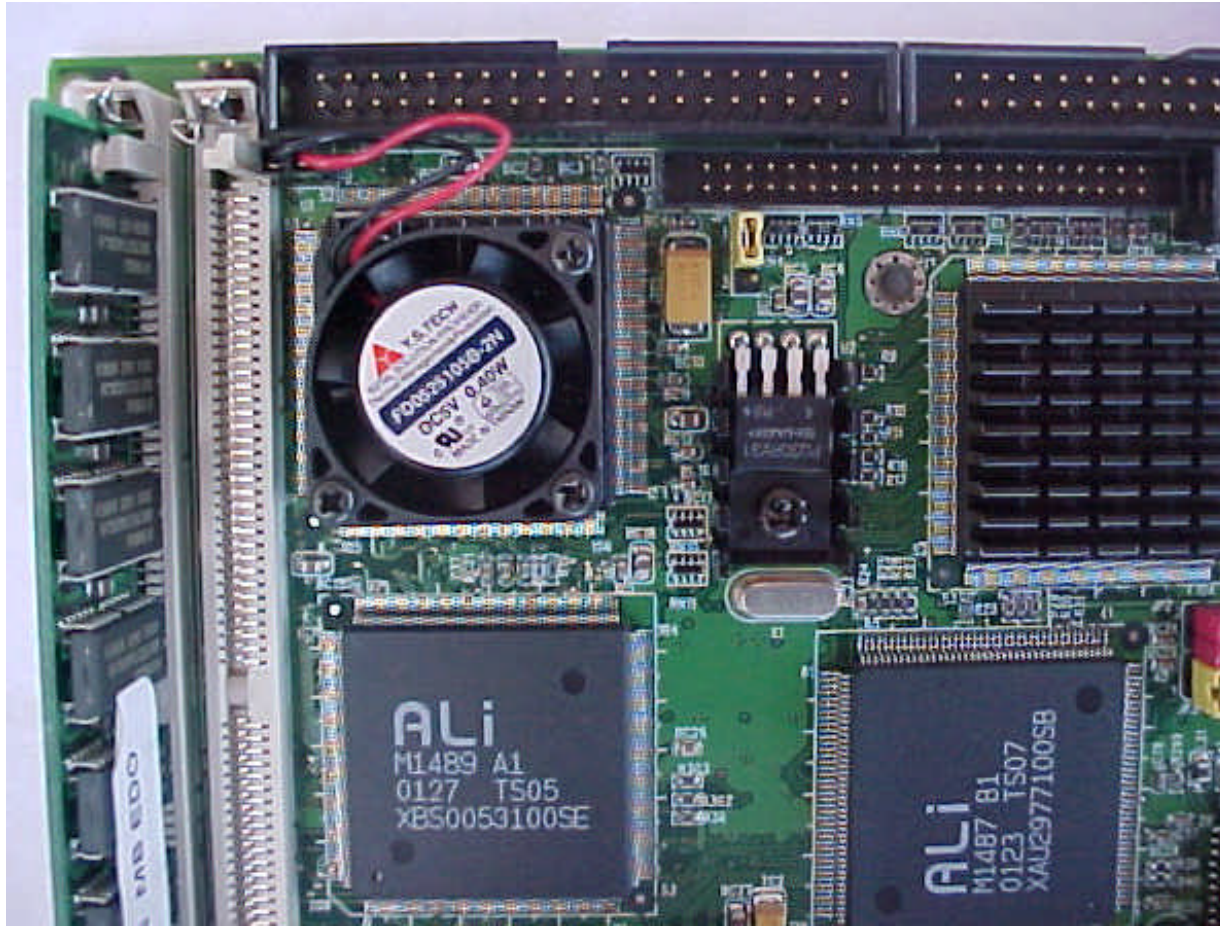

1. CPU

1.1 Component Side

Tadiran Telematics Ltd., 26 Hamelacha St., P.O.B. 1911, Holon 58117, Israel

Tel.: (972-3) 557-5722 Fax.: (972-3) 557-5753

E-Mail: hanan@tadiran-telematics.com