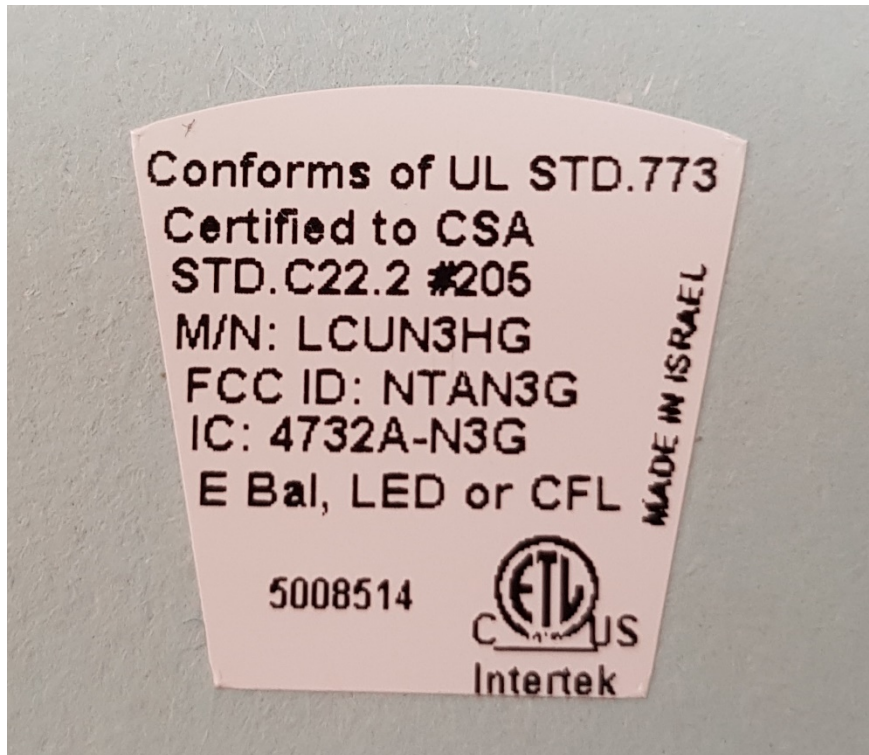

Telematics Wireless Proprietary
FCC ID:NTAN3G
IC: 4732A-N3G

LCUN3HG Labels

Model: LCUN3HG

FCC ID: NTAN3G

IC: 4732A-N3G

Main label

Labels location