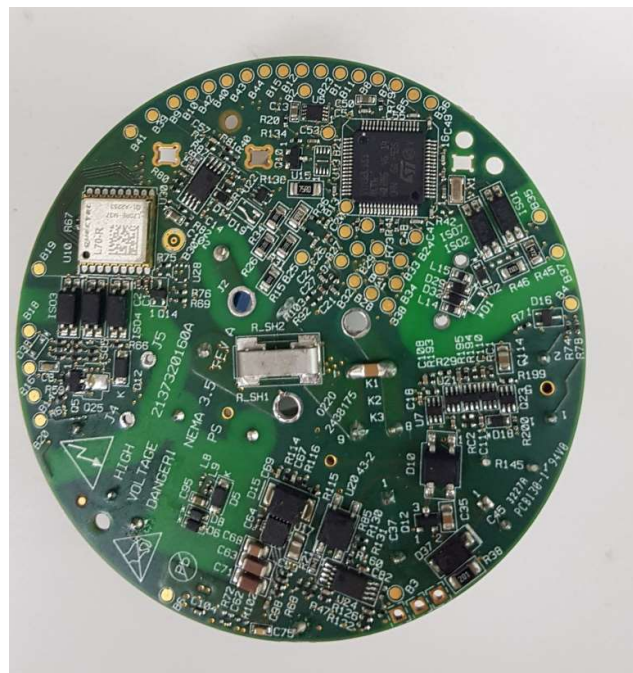

LCU NEMA

Internal Photos

Model: LCUN35G

Jun 15, 2020

General view

Bottom view

Platform (NEMA3.5) card- top view

Platform (NEMA3.5) card-Bottom view

RF Card (TNET3.5) with shield- top view

RF Card (TNET3.5) shield removed- top view

RF Card (TNET3.5) - bottom view

RF and Platform cards assembly