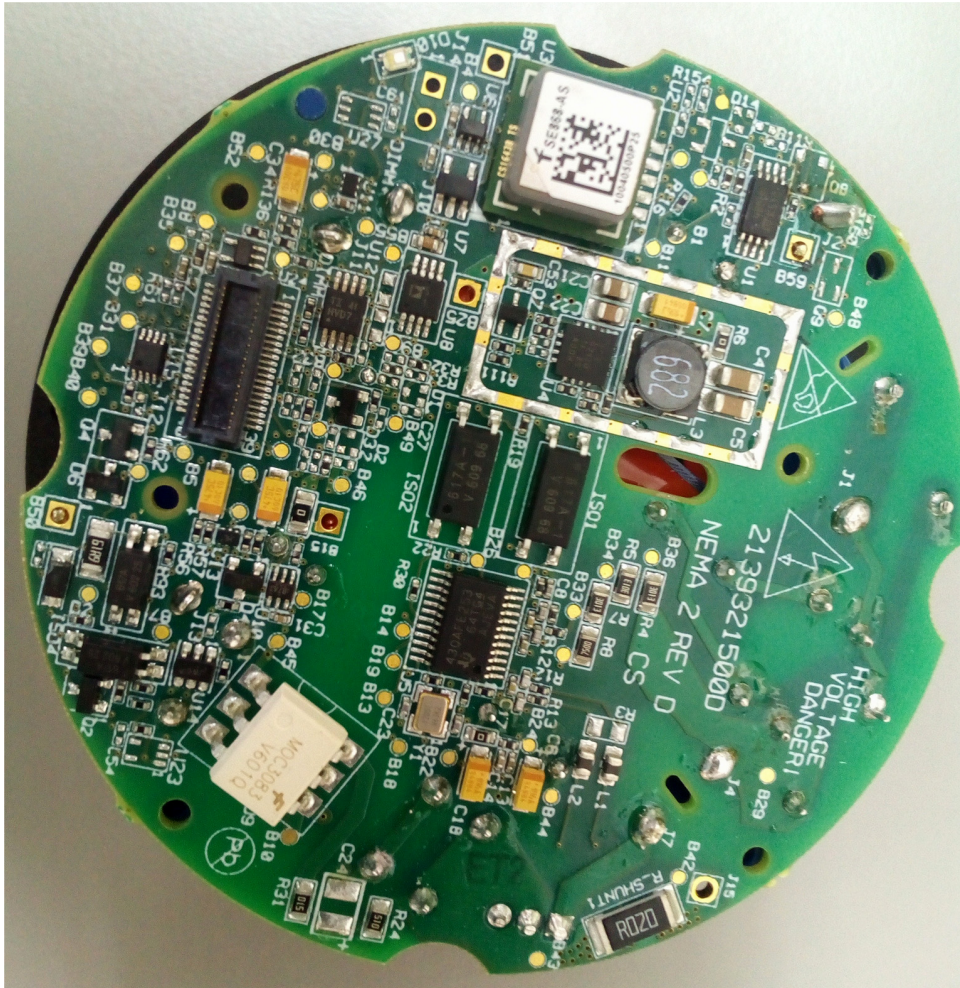

INTERNAL PHOTOGRAPHS

This document contains 8 photographs

Photograph No.1
Light Control Unit (LCU) internal view

Photograph No.2
LCU NEMA2 card on bottom plastic cover

Photograph No.3
LCU RF card top view

Photograph No.4
LCU RF card top view with shield removed

Photograph No.5
LCU RF card bottom view

Photograph No.6
NEMA2 card top view

Photograph No.7
NEMA2 card bottom view

Photograph No.8
LCU antenna