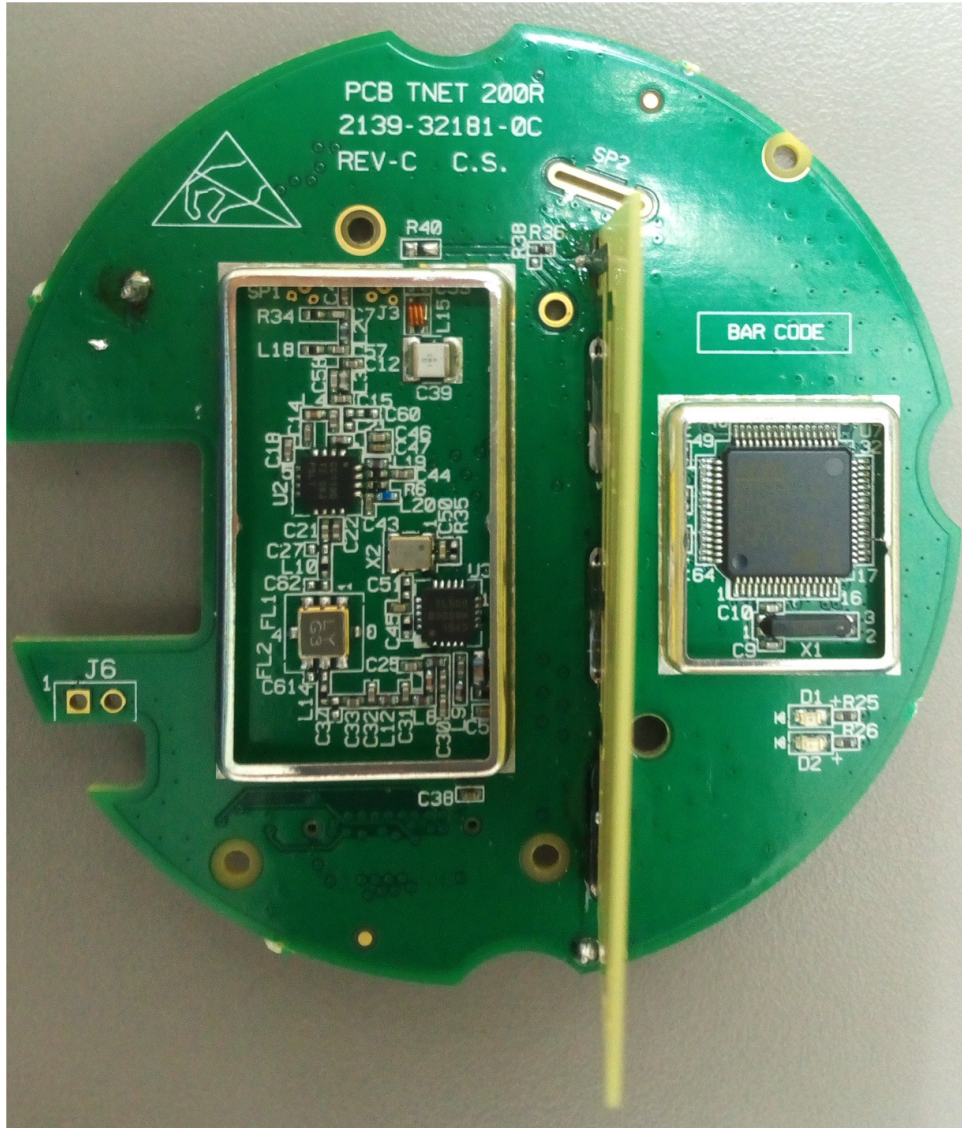

INTERNAL PHOTOGRAPHS

This document contains 8 photographs

Photograph No.1
Light Control Unit (LCU) internal view

Photograph No.2
LCU NEMA2 card on bottom plastic cover

Photograph No.3
LCU RF card top view

Photograph No.4
LCU RF card top view with shield removed

Photograph No.5
LCU RF card bottom view

Photograph No.6
NEMA2 card top view

Photograph No.7
NEMA2 card bottom view

Photograph No.8
LCU antenna