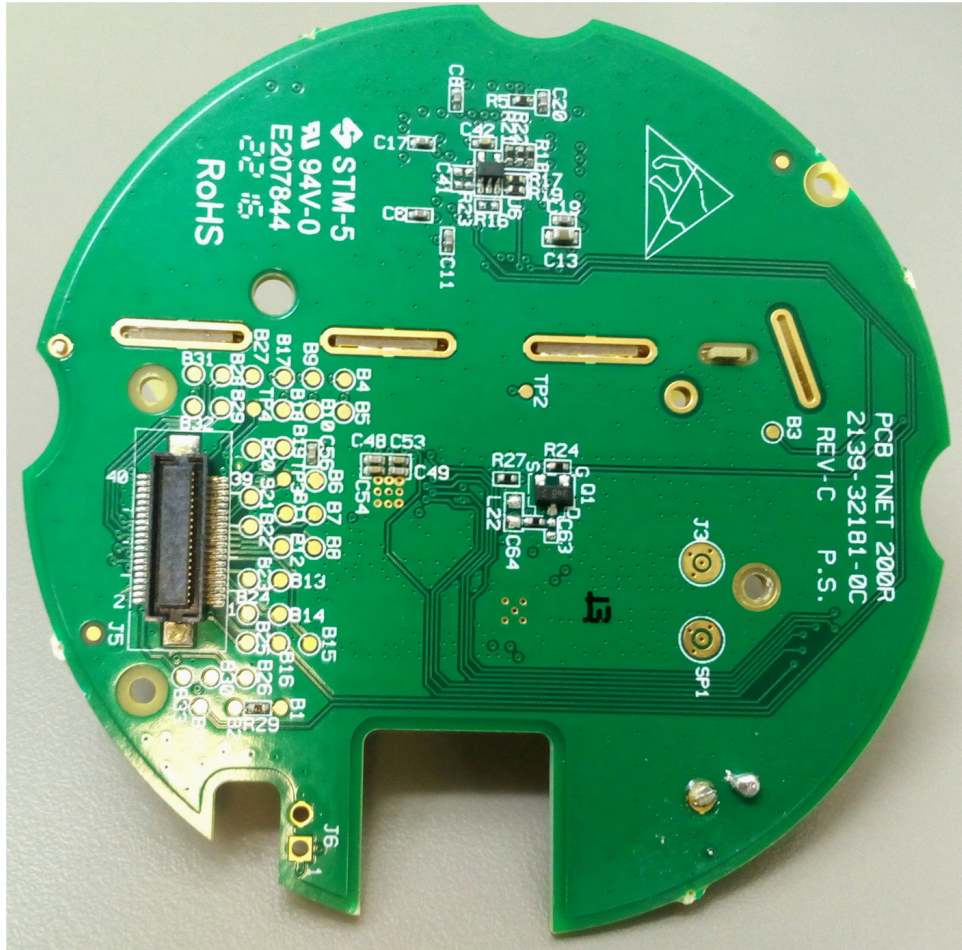

INTERNAL PHOTOGRAPHS

This document contains 8 photographs

Photograph No.1
Light Control Unit (LCU) internal view

Photograph No.2
LCU NEMA2 card on bottom plastic cover

Photograph No.3
LCU RF card top view

Photograph No.4
LCU RF card top view with shield removed

Photograph No.5
LCU RF card bottom view

Photograph No.6
NEMA2 card top view

Photograph No.7
NEMA2 card bottom view

Photograph No.8
LCU antenna