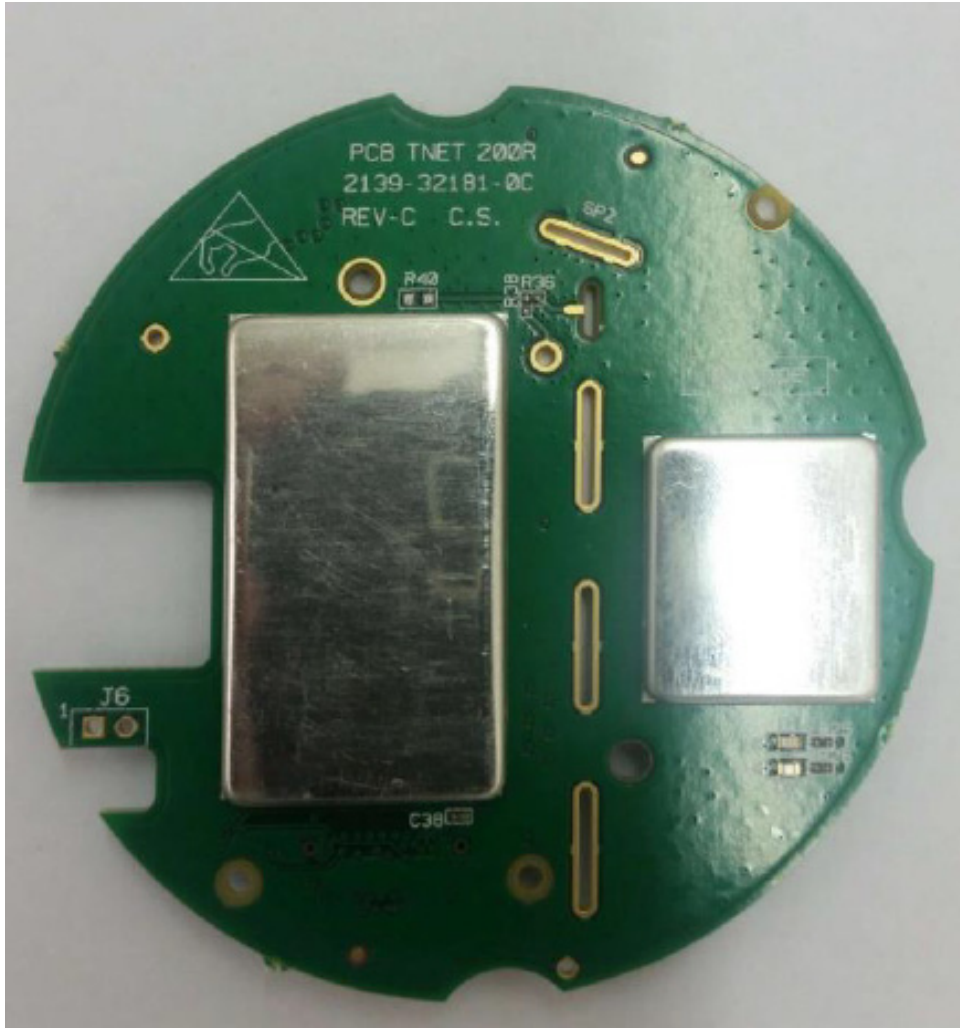

INTERNAL PHOTOGRAPHS

This document contains 8 photographs

Photograph No.1
Light Control Unit (LCU) internal view

Photograph No.2
LCU NEMA2 card on bottom plastic cover

Photograph No.3
LCU RF card top view

Photograph No.4
LCU RF card top view with shield removed

Photograph No.5
LCU RF card bottom view

Photograph No.6
NEMA2 card top view

Photograph No.7
NEMA2 card bottom view

Photograph No.8
LCU antenna