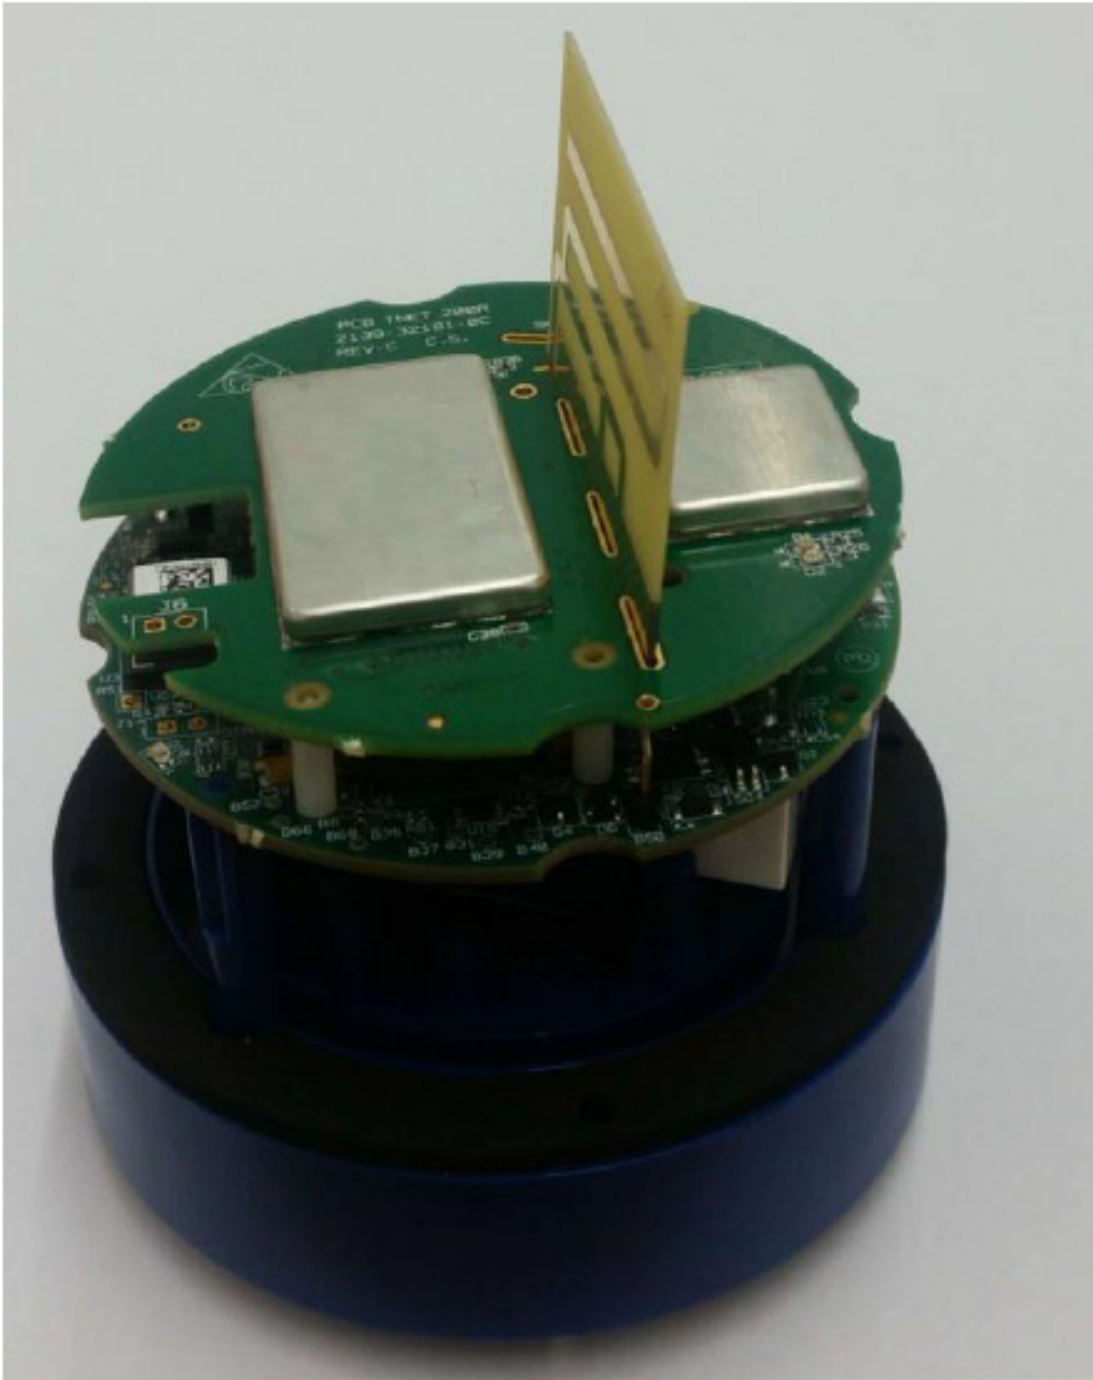

INTERNAL PHOTOGRAPHS

This document contains 8 photographs

Photograph No.1
Light Control Unit (LCU) internal view

Photograph No.2
LCU NEMA2 card on bottom plastic cover

Photograph No.3
LCU RF card top view

Photograph No.4
LCU RF card top view with shield removed

Photograph No.5
LCU RF card bottom view

Photograph No.6
NEMA2 card top view

Photograph No.7
NEMA2 card bottom view

Photograph No.8
LCU antenna