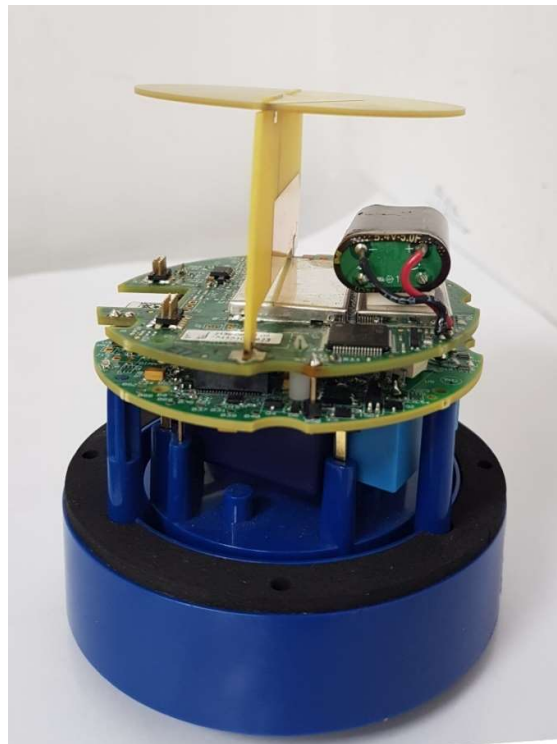

Telematics Wireless Proprietary
FCC ID:NTALCUN2G1
IC: 4732A-LCUN2G1

LCU NEMA

Internal Photos

Model: LCUN2GUS

FCC ID: NTALCUN2G1

IC: 4732A-LCUN2G1

Rev 1.0

September 24, 2017

General view

Bottom view

NEMA2 card- top view

NEMA2 card-Bottom view

TNET S2 V1 (RF card) - bottom view

Full integration with antenna

Full integration with antenna connector