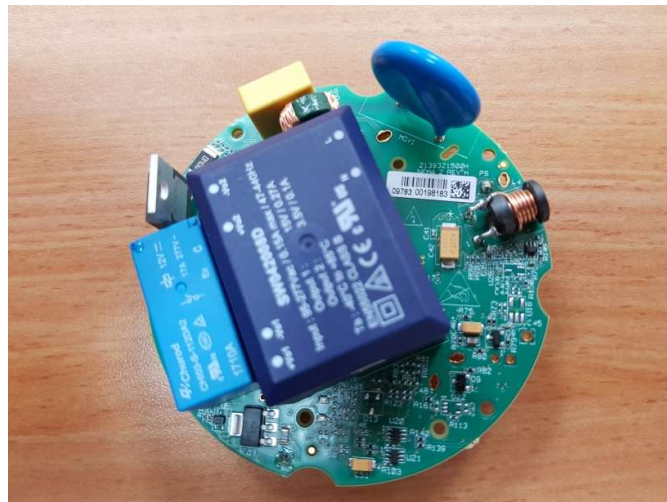

Telematics Wireless Proprietary
FCC ID:NTALCUN2G1
IC: 4732A-LCUN2G1

LCU NEMA

Internal Photos

Model: LCUN2GUS

FCC ID: NTALCUN2G1

IC: 4732A-LCUN2G1

Rev 1.0

September 24, 2017

General view

Bottom view

NEMA2 card- top view

NEMA2 card-Bottom view

TNET S2 V1 (RF card) - bottom view

Full integration with antenna

Full integration with antenna connector