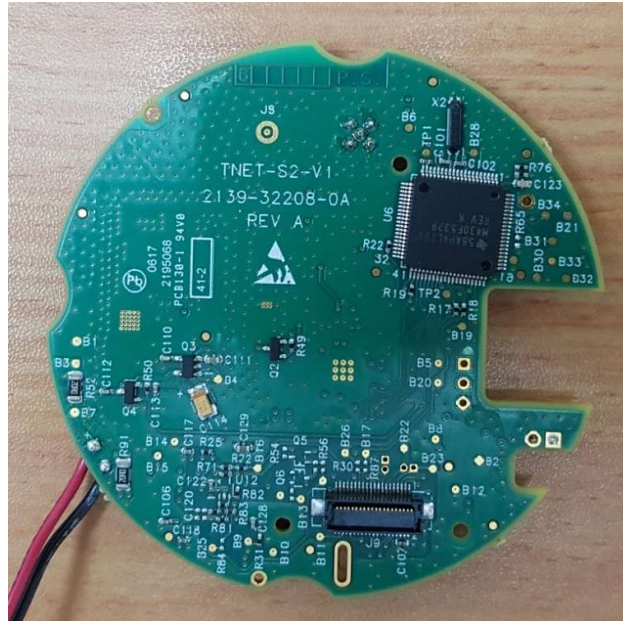

Telematics Wireless Proprietary
FCC ID:NTALCUN2G1
IC: 4732A-LCUN2G1

LCU NEMA

Internal Photos

Model: LCUN2GUS

FCC ID: NTALCUN2G1

IC: 4732A-LCUN2G1

Rev 1.0

September 24, 2017

General view

Bottom view

NEMA2 card- top view

NEMA2 card-Bottom view

TNET S2 V1 (RF card) - bottom view

Full integration with antenna

Full integration with antenna connector