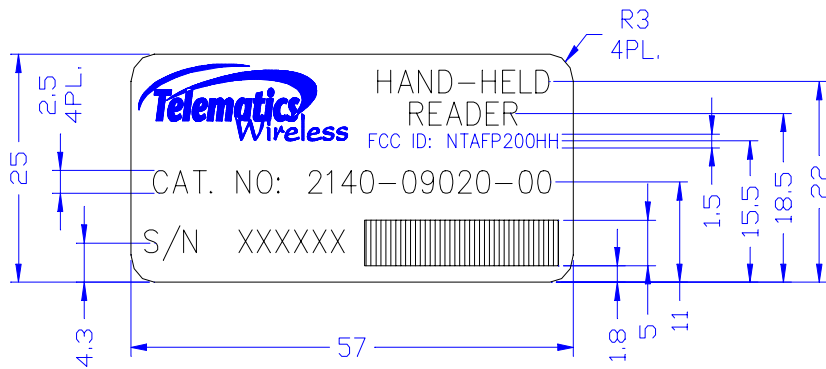

**FP200HH - Nameplate**

## Handheld reader FP200HH label location

The label with FCC ID:NTAFP200HH will be affixed here