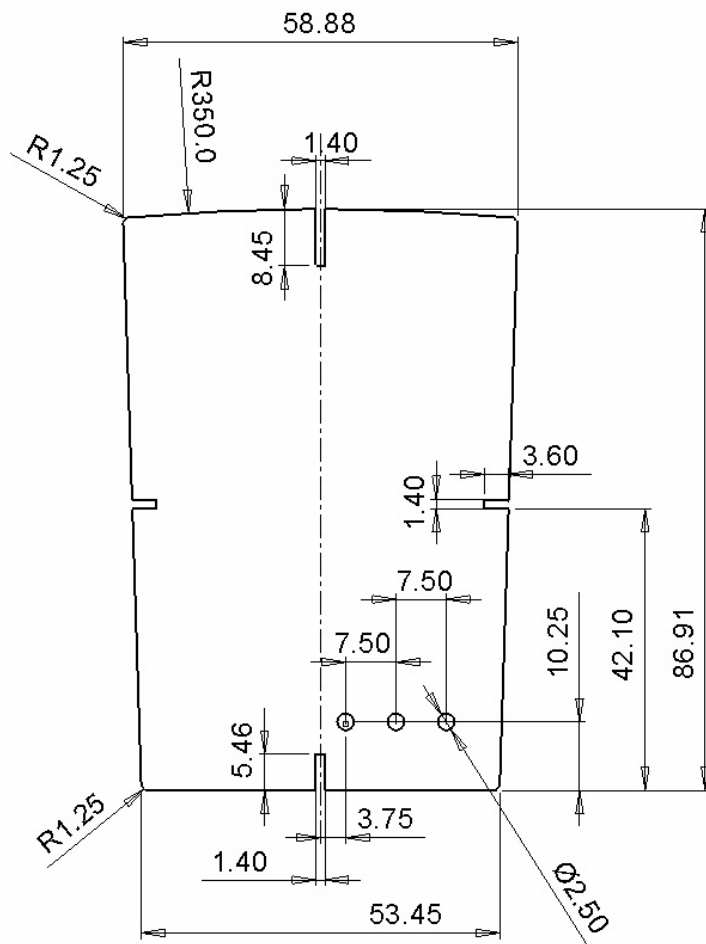

Label location

The FCC ID:NTAFP101TB and IC:4732A-FP101TB are printed on the device front panel as shown below.

FCC ID:NTAFP101TB and IC:4732A-FP101TB

The part 15 statement required by FCC rules, paragraph 15.19 (a)(1), is inserted into the User Manual (see User_manual_19423, page 1).

Feb. 15th, 2009

NTAFP101TB Nameplate

MnPass:	Distributor's Logo + Call number + Website address
140604606521:	Serial Number (12 Decimal Digits)
24019DC2A:	Serial Number (8 Hex Digits)
FP-101TB YY KK:	Telematics p/n + Distributor's code (YY) + Distributor's model code (KK)
FCC ID:	NTAFP101TB
IC:	4732A-FP101TB
MADE IN ISRAEL	