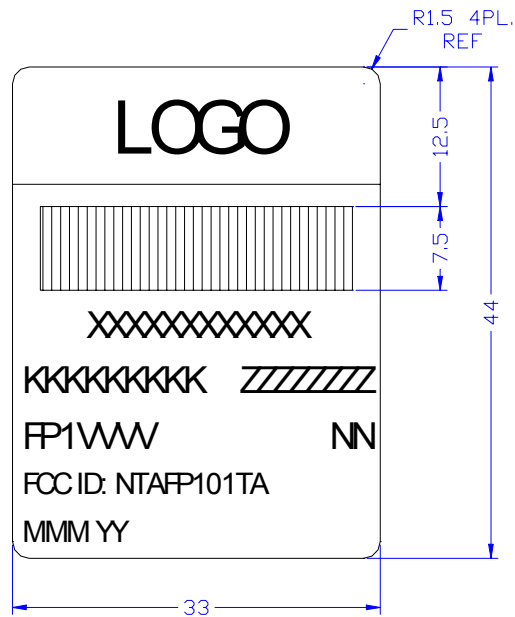

**Mobile transponder label location
FP101TA rear side**

NTAFP101TA Nameplate

- Logo: Distributor's Logo
- XXXXXXXXXXXX: Serial Number (12 Decimal Digits)
- KKKKKKKK: Telematics Wireless Part Number (8 Digits)
- ZZZZZZZZ: Serial Number (8 Hex Digits)
- VVVV: Distributor's Request Field
- NN: Distributor's Code
- MMM YY: Manufacturing Month and Year