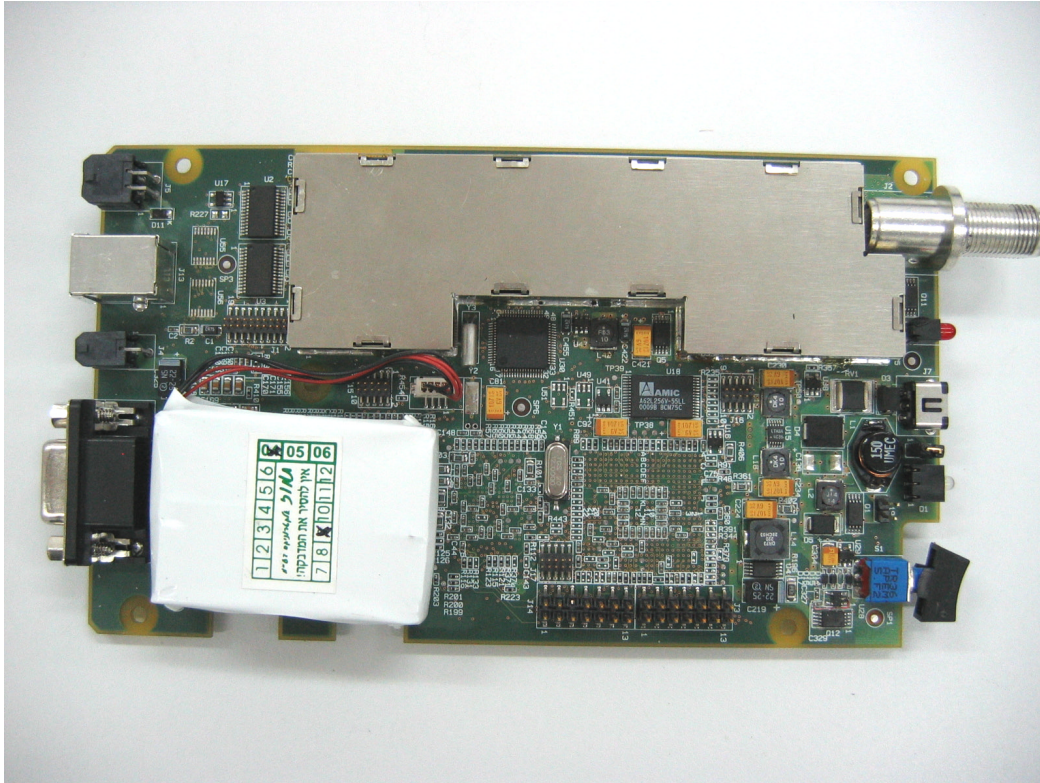

INTERNAL PHOTOGRAPHS

This document contains 9 photographs

Photograph No.1
EMMR1 water meter reader
Internal view

Photograph No.2
EMMR1 water meter reader
PCB front view

Photograph No.3
EMMR1 water meter reader
PCB front side view with battery pack removed