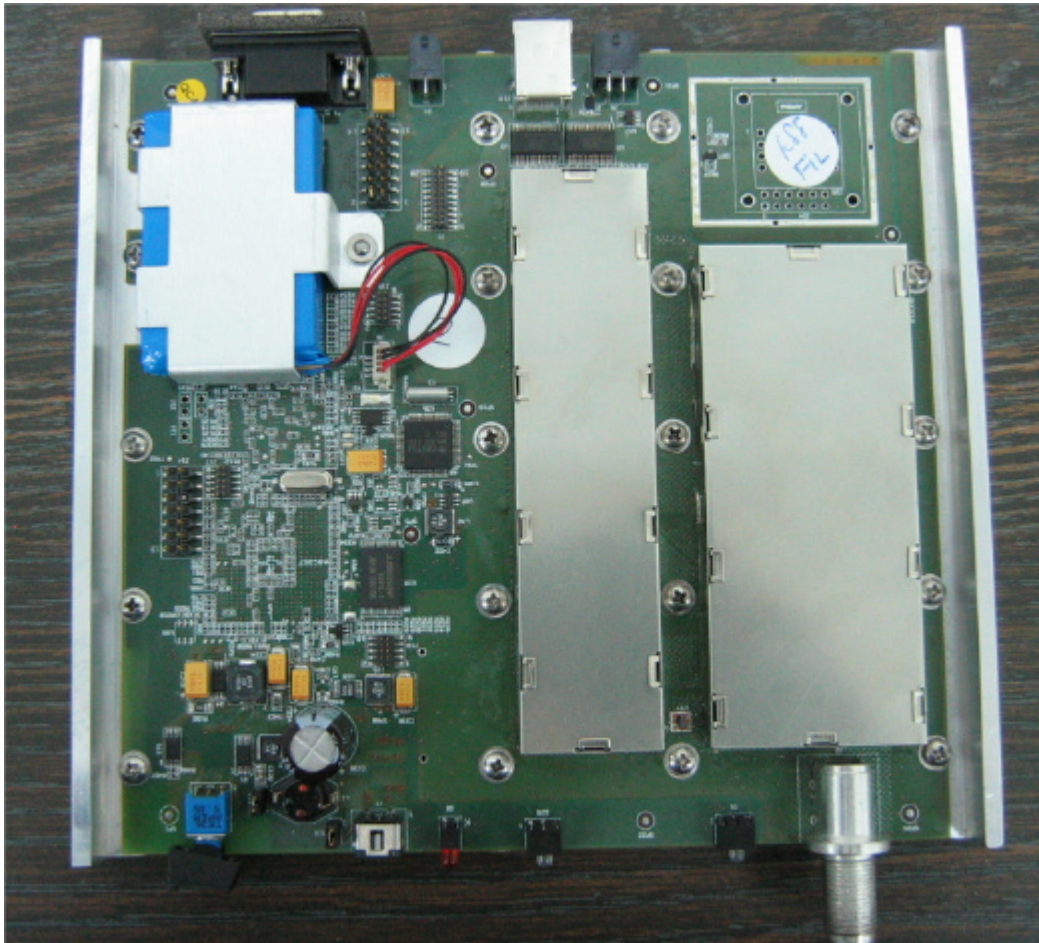

INTERNAL PHOTOGRAPHS

This document contains 5 photographs

Photograph No.1
DMMR1 water meter reader
Internal view

Photograph No.2
DMMR1 water meter reader
Internal view with shields removed

Photograph No.3
DMMR1 water meter reader
PCB front side view with battery pack removed

Photograph No.4
DMMR1 water meter reader
PCB second side view

Photograph No.5
DMMR1 water meter reader chassis