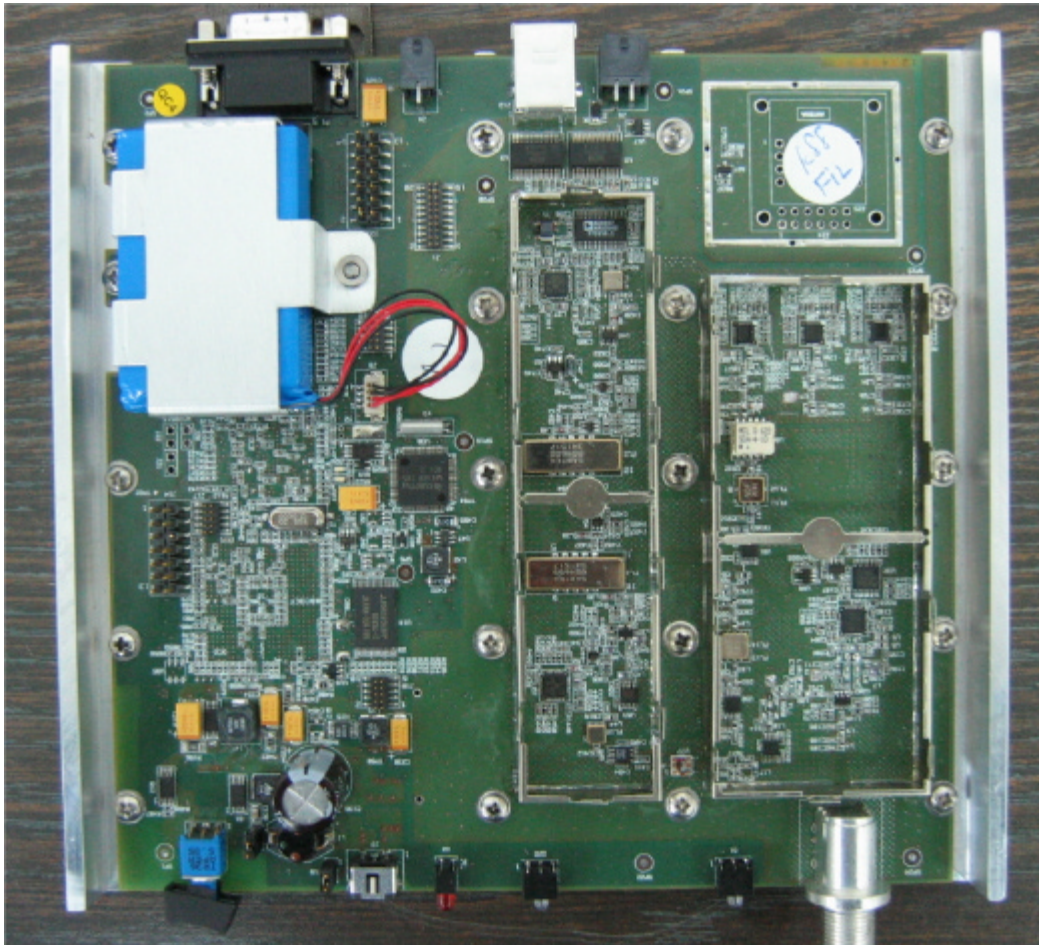

INTERNAL PHOTOGRAPHS

This document contains 5 photographs

Photograph No.1
DMMR1 water meter reader
Internal view

Photograph No.2
DMMR1 water meter reader
Internal view with shields removed

Photograph No.3
DMMR1 water meter reader
PCB front side view with battery pack removed

Photograph No.4
DMMR1 water meter reader
PCB second side view

Photograph No.5
DMMR1 water meter reader chassis