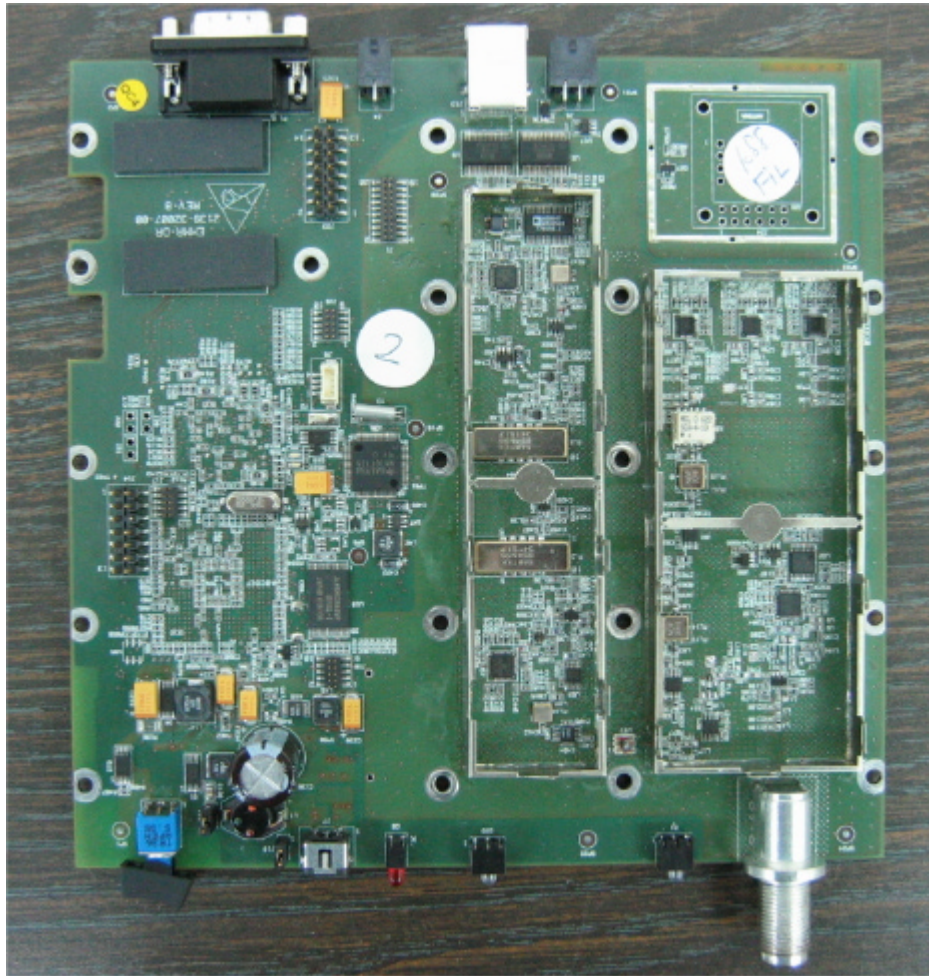

INTERNAL PHOTOGRAPHS

This document contains 5 photographs

Photograph No.1
DMMR1 water meter reader
Internal view

Photograph No.2
DMMR1 water meter reader
Internal view with shields removed

Photograph No.3
DMMR1 water meter reader
PCB front side view with battery pack removed

Photograph No.4
DMMR1 water meter reader
PCB second side view

Photograph No.5
DMMR1 water meter reader chassis