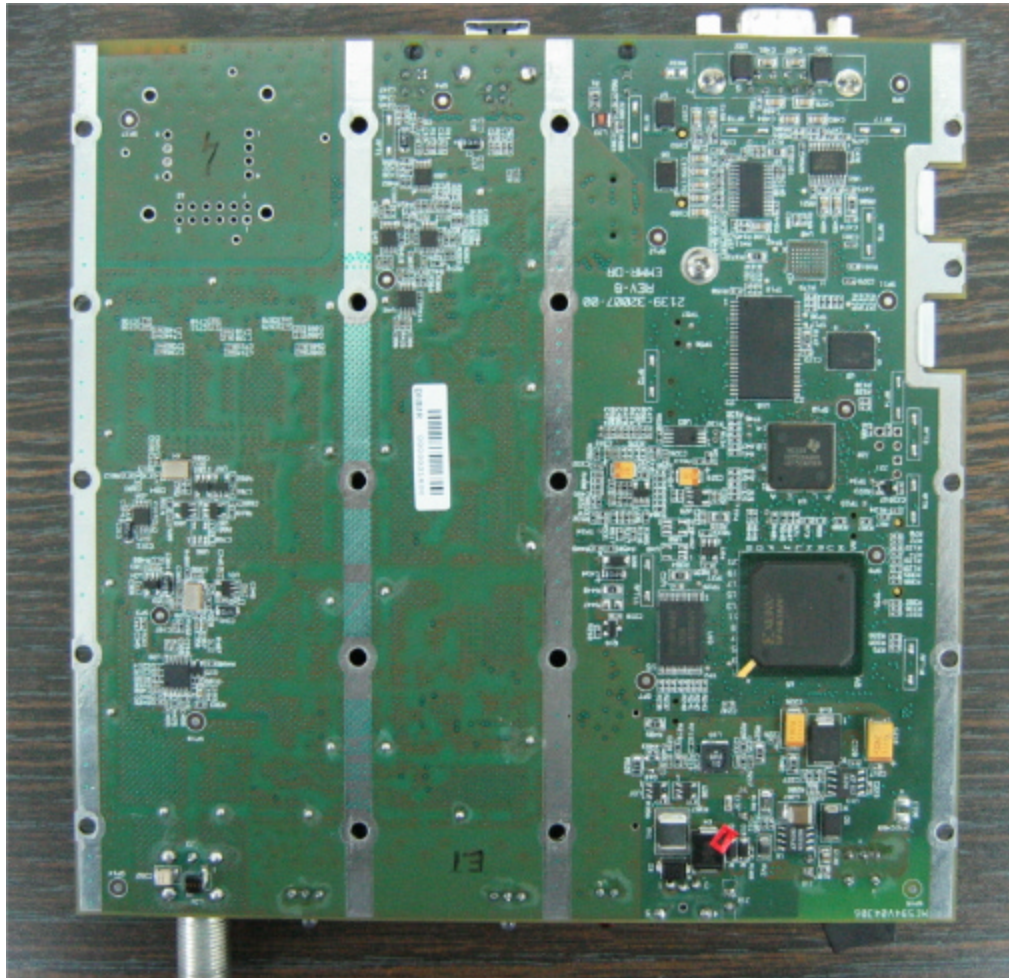

INTERNAL PHOTOGRAPHS

This document contains 5 photographs

Photograph No.1
DMMR1 water meter reader
Internal view

Photograph No.2
DMMR1 water meter reader
Internal view with shields removed

Photograph No.3
DMMR1 water meter reader
PCB front side view with battery pack removed

Photograph No.4
DMMR1 water meter reader
PCB second side view

Photograph No.5
DMMR1 water meter reader chassis