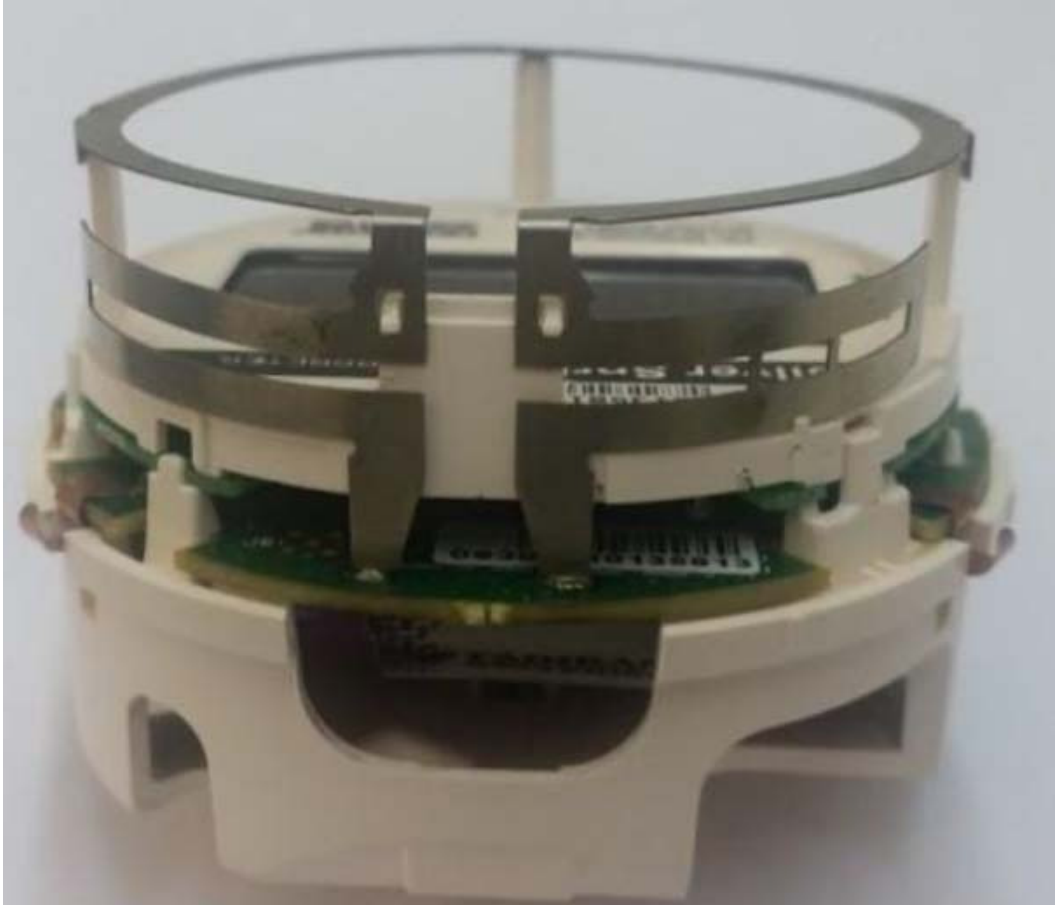

INTERNAL PHOTOGRAPHS

This document contains 7 photographs

Photograph No.1
“3G interpreter LG” water meter extracted from external enclosure

Photograph No.2
“3G interpreter LG” water meter removed from the case

Photograph No.3
"3G interpreter LG" LCD card on top of the RF card

Photograph No.4
LCD card and RF PCB bottom view

Photograph No.5
RF PCB top view with batteries

Photograph No.6
RF PCB top view with batteries removed

Photograph No.7
"3G interpreter LG" water meter antenna