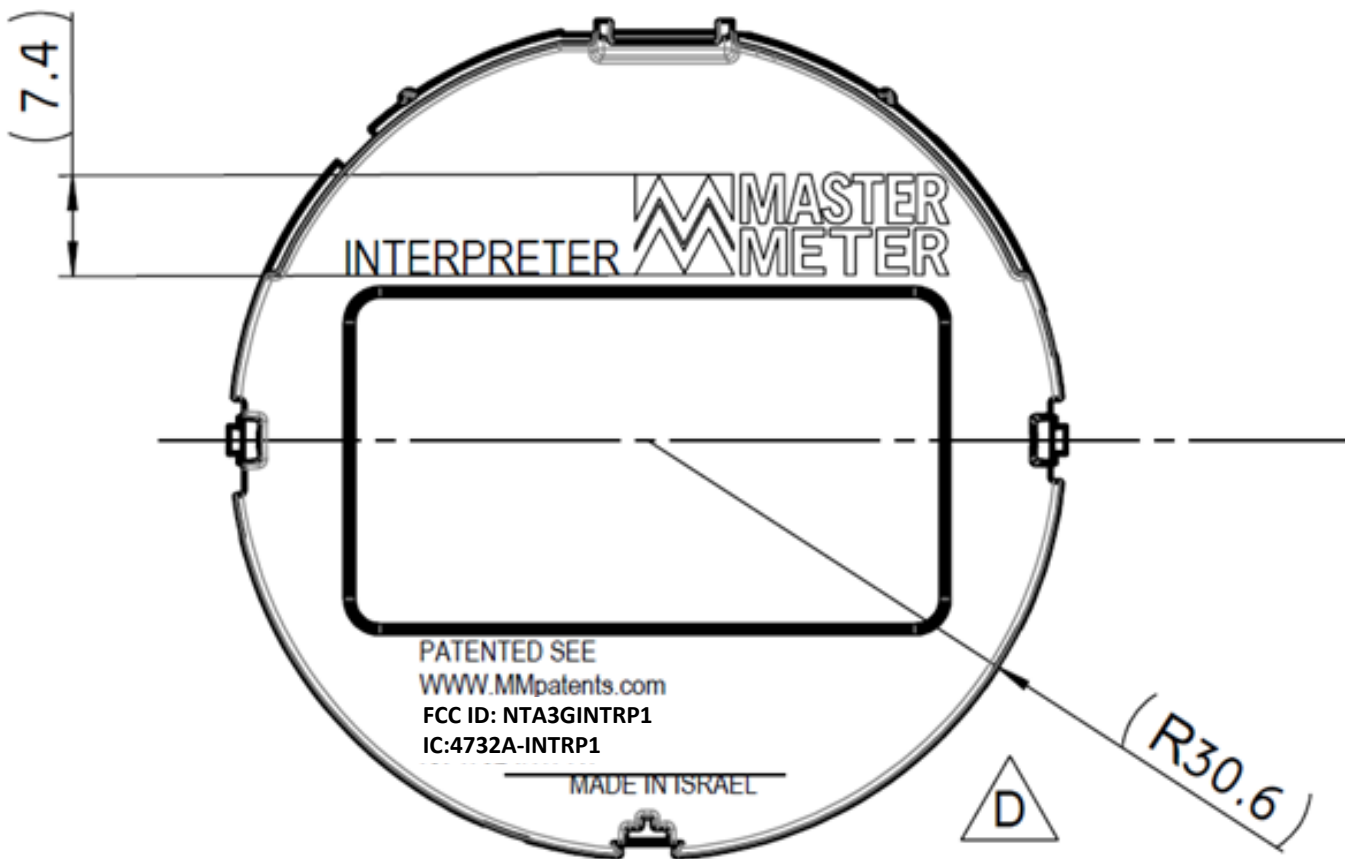

**3G INTERPRETER LG – FCC Label**

**“3G interpreter LG” water meter label location**

Label with FCC ID:NTA3GINTRP1 and IC:4732A-INTRP1 will be placed here. The statements according to §15.19(a)(3) and IC requirements are located in Installation\_instructions\_23395, page 2.