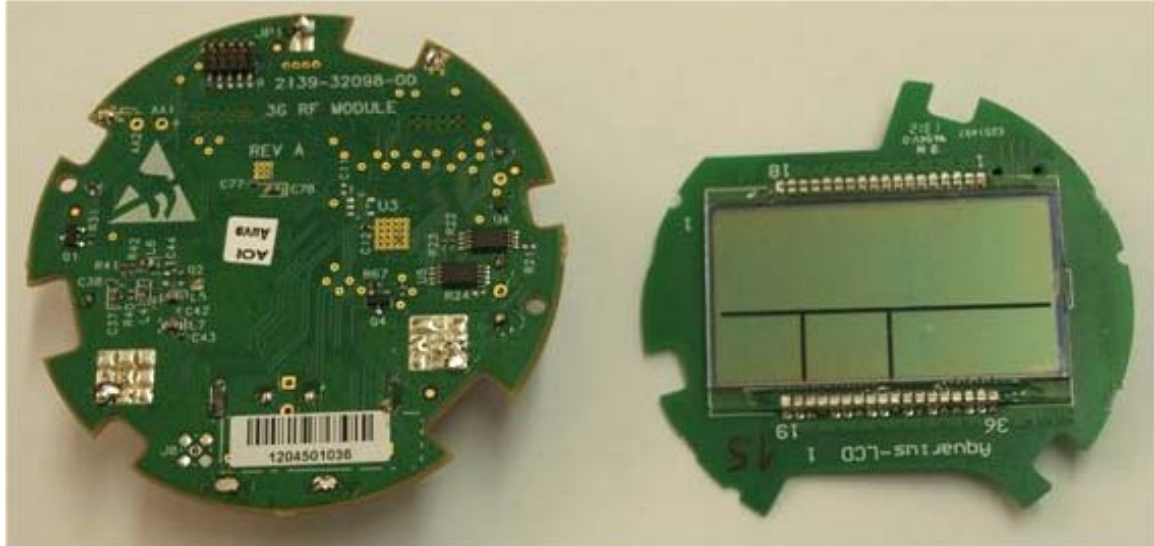

## **INTERNAL PHOTOGRAPHS**

This document contains 11 photographs

**Photograph No.1**  
**“3G interpreter LG” water meter extracted from external enclosure**

**Photograph No.2**  
**“3G interpreter LG” water meter removed from the case**

**Photograph No.3**  
**“3G interpreter LG” water meter internal bottom view**

Photograph No.4  
"3G interpreter LG" water meter PCBs top view

Photograph No.5  
PCBs second side view

Photograph No.6  
"3G interpreter LG" water meter two PCBs

Photograph No.7  
RF PCB top view

Photograph No.8  
RF PCB second side view

Photograph No.9  
LCD PCB top view

Photograph No.10  
LCD PCB second side view

Photograph No.11  
"3G interpreter LG" water meter antenna