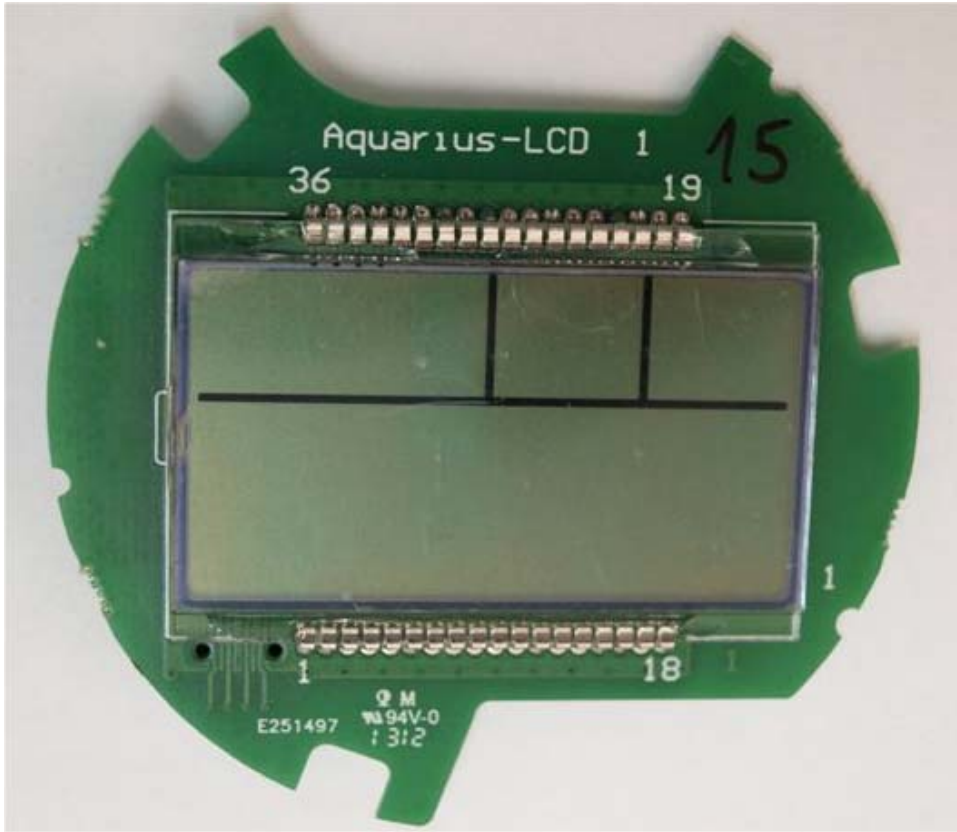

## **INTERNAL PHOTOGRAPHS**

This document contains 11 photographs

**Photograph No.1**  
**“3G interpreter LG” water meter extracted from external enclosure**

**Photograph No.2**  
**“3G interpreter LG” water meter removed from the case**

**Photograph No.3**  
**“3G interpreter LG” water meter internal bottom view**

Photograph No.4  
"3G interpreter LG" water meter PCBs top view

Photograph No.5  
PCBs second side view

Photograph No.6  
"3G interpreter LG" water meter two PCBs

Photograph No.7  
RF PCB top view

Photograph No.8  
RF PCB second side view

Photograph No.9  
LCD PCB top view

Photograph No.10  
LCD PCB second side view

Photograph No.11  
"3G interpreter LG" water meter antenna