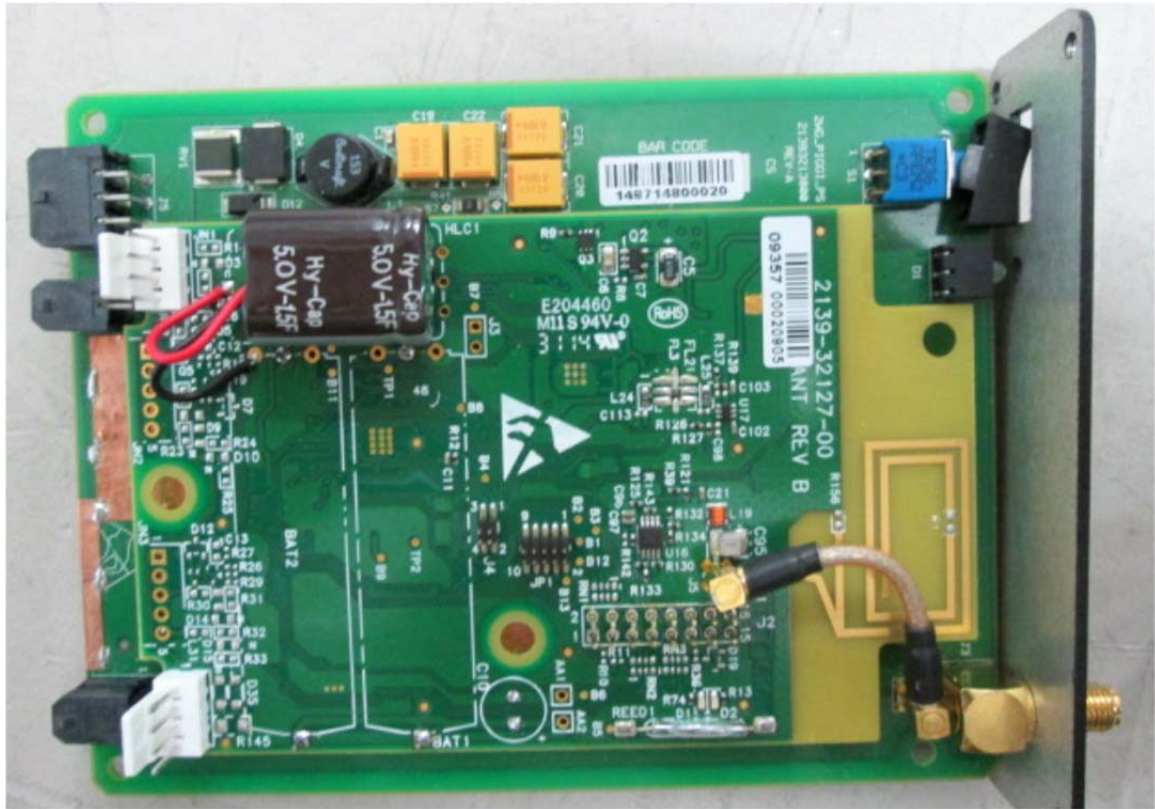

## **INTERNAL PHOTOGRAPHS**

This document contains 3 photographs

Photograph No.1  
Allegro Repeater Rx/Tx unit internal view

**Photograph No.2**  
**Allegro Repeater Rx/Tx unit PCB rear side view**

Photograph No.3  
Allegro Repeater Rx/Tx unit RF connector