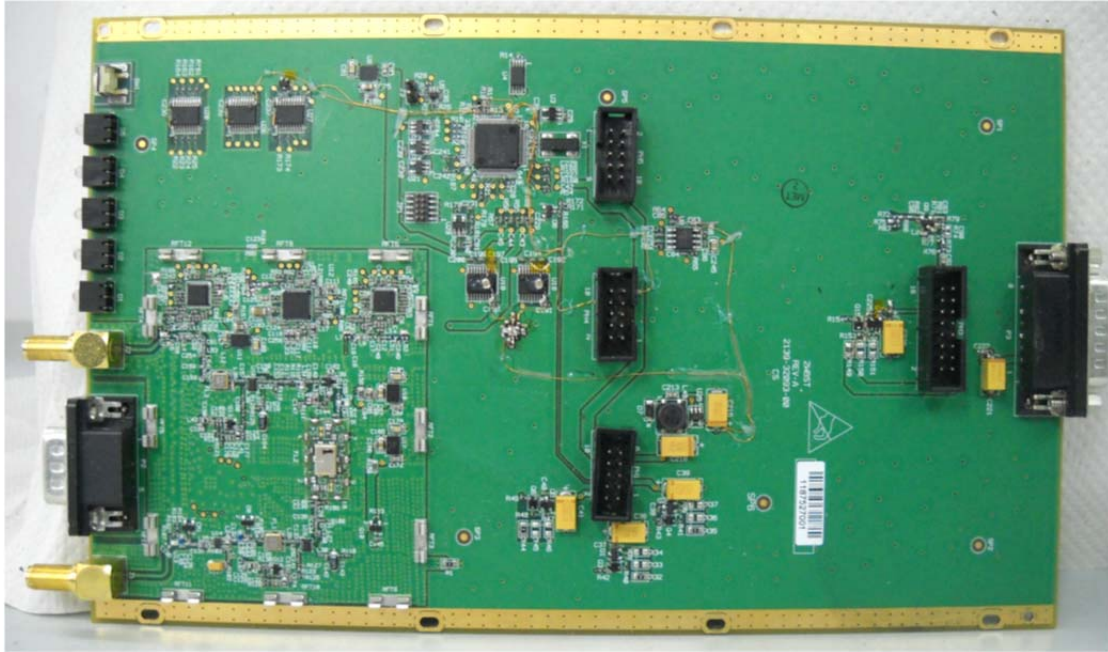

INTERNAL PHOTOGRAPHS

This document contains 4 photographs

Photograph No.1
2WAY base station RF transceiver internal view

Photograph No.2
PCB front view

Photograph No.3
PCB second side view

Photograph No.4
PCB second side view with shield removed