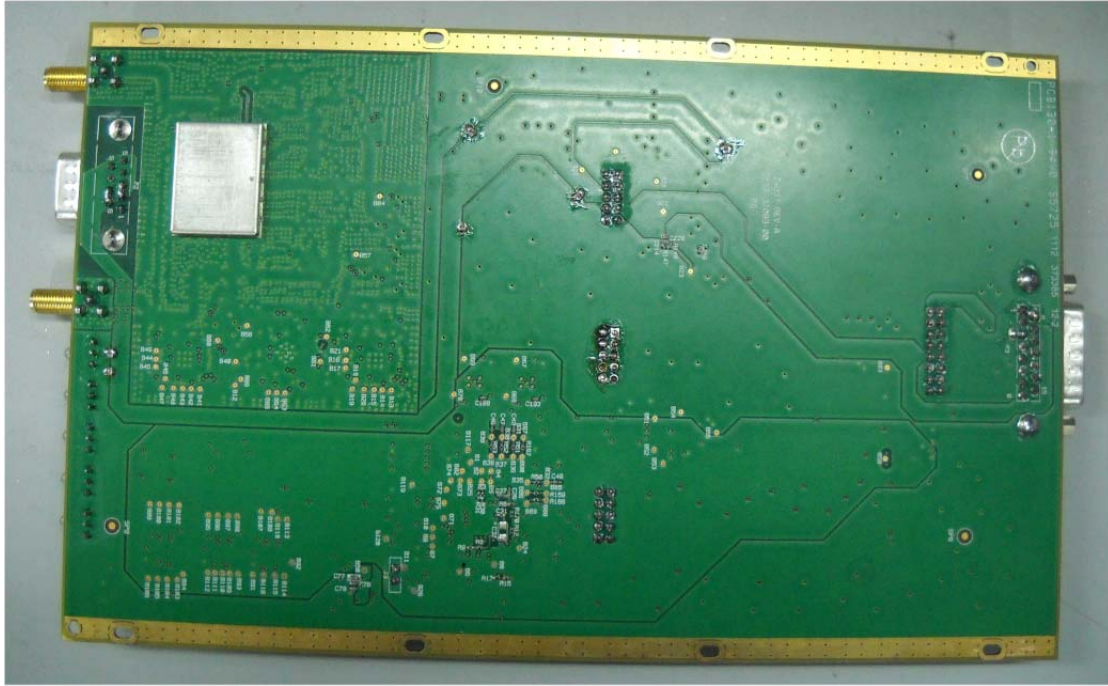

INTERNAL PHOTOGRAPHS

This document contains 4 photographs

Photograph No.1
2WAY base station RF transceiver internal view

Photograph No.2
PCB front view

Photograph No.3
PCB second side view

Photograph No.4
PCB second side view with shield removed