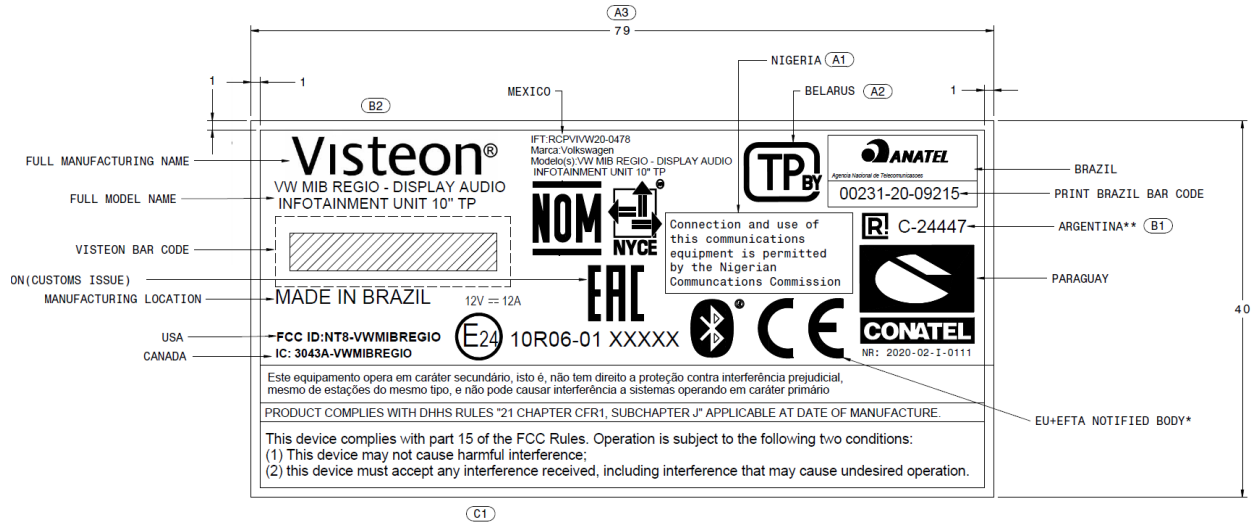

Label

Brazil - VW

India – SK/VW

Label location: