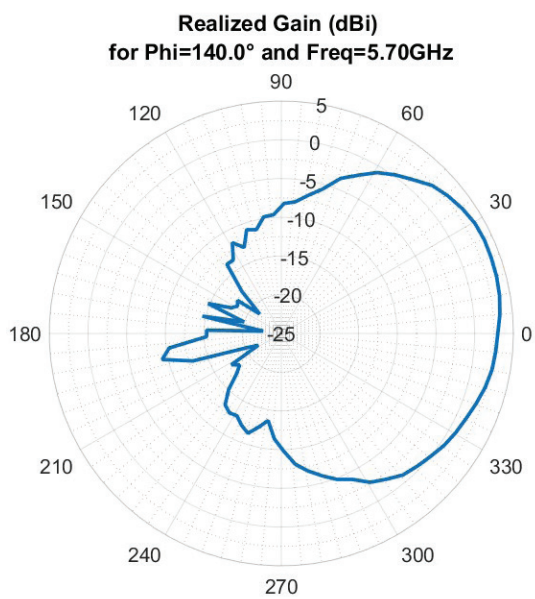

Datasheet

ANTENNA WLAN INTERIOR

Pt no.

23311706 / 920 638-001

Subject to alterations

Antenna diagrams

Radiation pattern