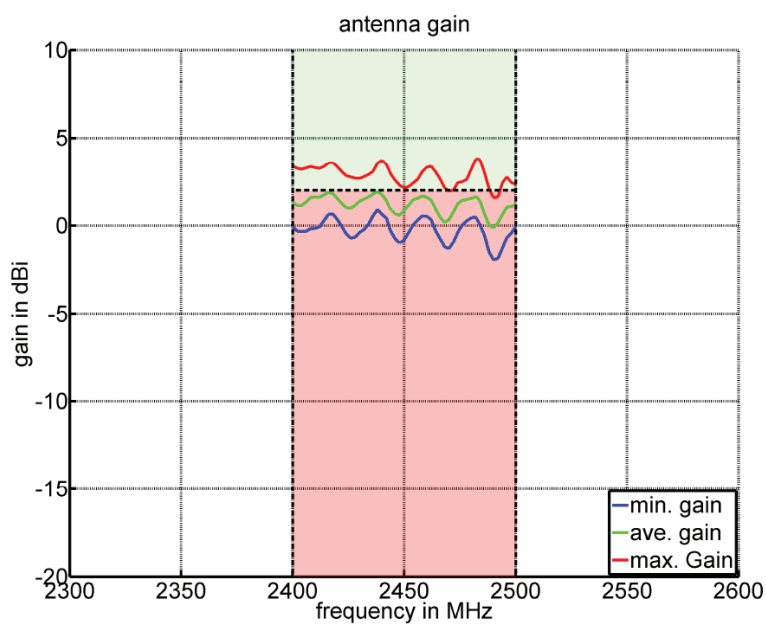

ANTENNA WLAN INTERIOR

Pt no.

23311706 / 920 638-001

Antenna diagrams

Gain