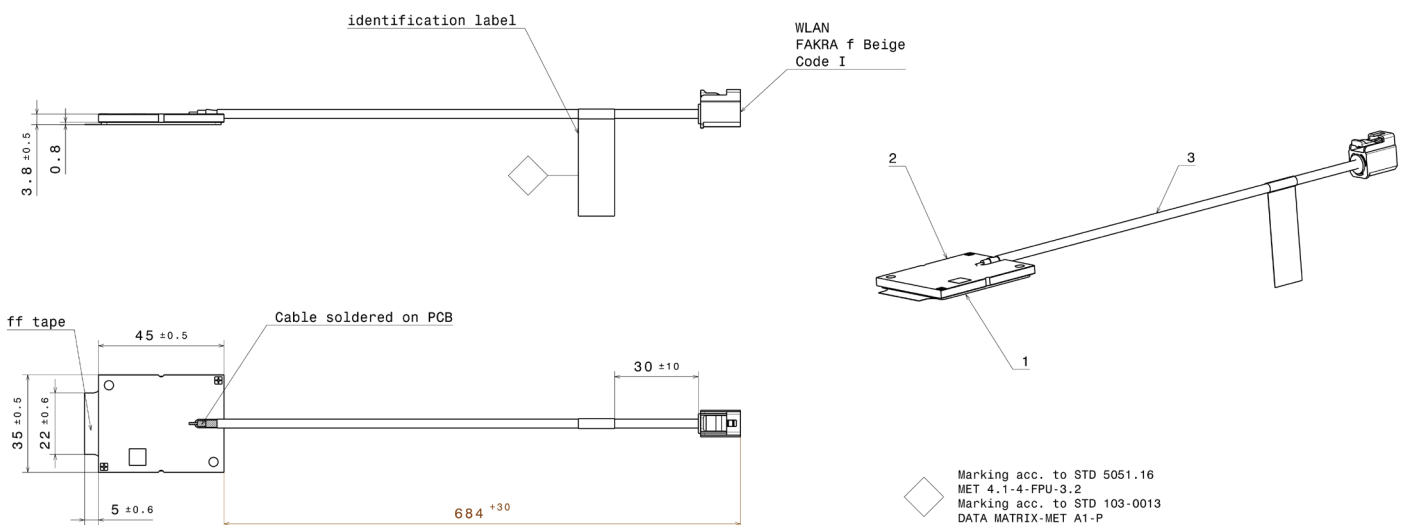

Datasheet

ANTENNA WLAN INTERIOR

Pt no.

23311706 / 920 638-001

Technical data*

Parameter	TR reference	Frequency ranges	Units	Values
Antenna Gain (Average)	REQ 22379848-55 v1	2400 - 2485 MHz 5150 - 5925 MHz	typ. dBi	≥ -1,5 ≥ 0,5
Impedance	REQ 22379848-54 v1		Ω	50
Diagnosis Resistor	REQ 22379848-67 v1		kΩ	51
Power Handling	REQ 22379848-48 v1		dBm	≥ 30

* All technical requirements are according to 22379848.06 "Antenna System P2593/P2594 Multifunctional & Single function antennas"

Technical drawings