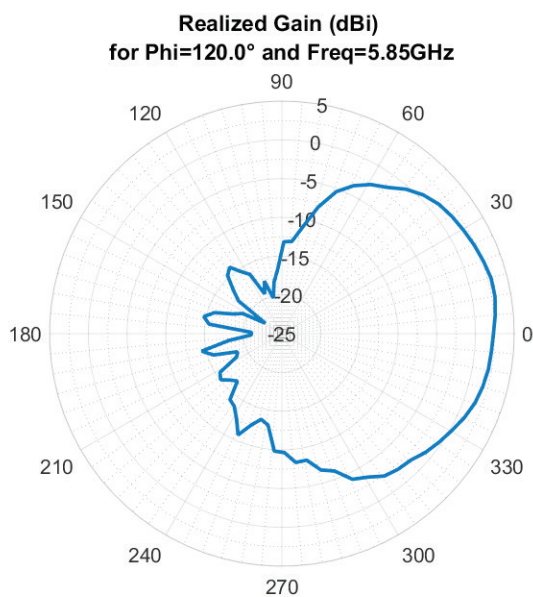

Datasheet

ANTENNA WLAN INTERIOR

Pt no.

23311706 / 920 638-001

Subject to alterations

Antenna diagrams

Radiation pattern