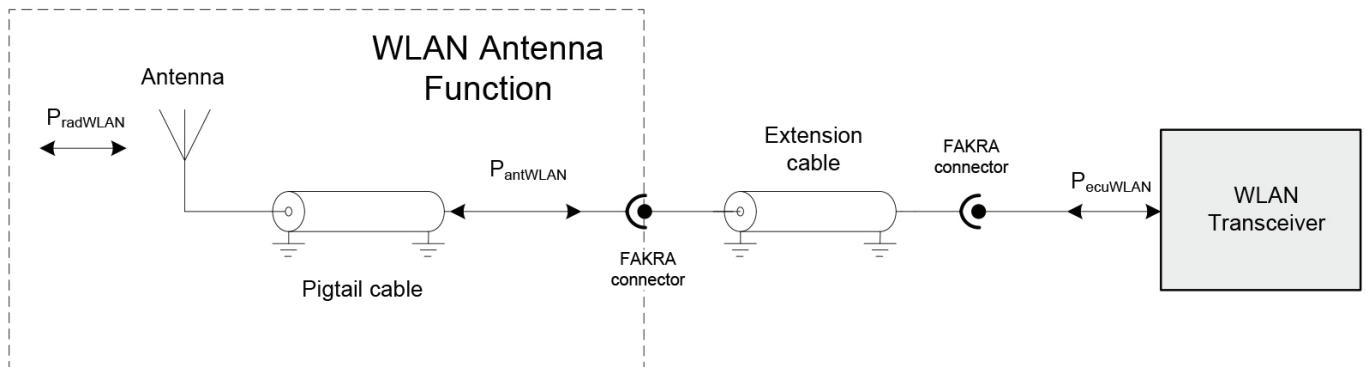

Datasheet

ANTENNA INTERIOR WLAN

ANTENNA WLAN INTERIOR

Pt no.

23311706 / 920 638-001

- Passive transmitting and reception antennas for BT/WLAN(2.4/5 GHz)
- Low body height max. 5 mm
- Coverage of frequency band BT/WLAN(2.4/5 GHz)
- Mounting on plastic and glass materials

Subject to alterations

Technical data*

Parameter	TR reference	Remarks	Units	Values
Dimensions / Package				107x54x5 mm
Housing Materials	REQ 22379848-23 v1			TPU Elastollan® Konz 917/1, black
Housing Protection Class	REQ 22379848-6 v1 REQ 22379848-8 v1	ISO 20653		IP 5k2
Operating Temperature	REQ 22379848-9 v1			-40- +85°C
Storage Temperature				-40- +85°C
Cable type	REQ 22379848-41 v1	Dacar 302	dB/m	< 0.7 @ 2.5GHz < 1.2 @ 6GHz