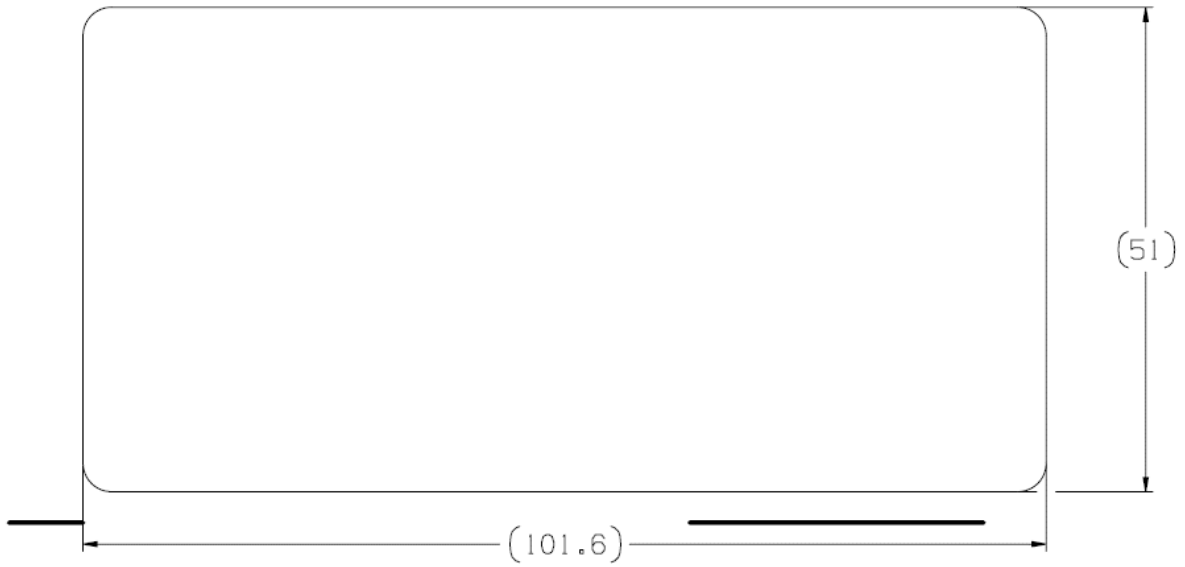

**Certification label:**

SENSE LINE ASSEMBLY (SLA)  
MODEL NAME: SLA12  
FCC ID: NT8-SLA12 IC: 3043A-SLA12  
MANUFACTURED BY: VISTEONCORPORATION  
ADDRESS: ONE VILLAGE CENTER DRIVE,  
VAN BUREN TOWNSHIP 48111, MI USA  
BRAND: VISTEON  
MADE IN MEXICO  
HVIN: 1.7 FVIN: 1.0

**Label Location**

J view in the drawing below:

AQC 6

VIEW J  
SCALE 2:1  
(14E)

FRAME NUMBER	SHEET 1
? - ?	1

Additional drawing views and information in the mechanical drawing file.