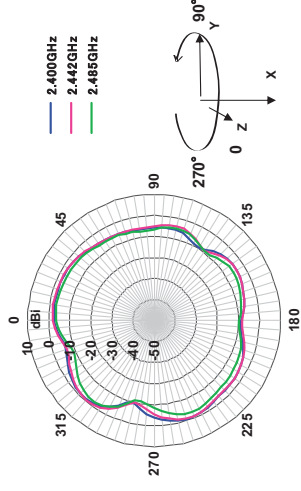

## X-Y PLANE

TDK  
ANT162442ST-1000AM1

Total Power			
2.400GHz	2.442GHz	2.485GHz	
Average(dBm)	-3.6	-3.6	-5.4
Maximum(dBm)	0.2	0.0	-2.0
Minimum(dBm)	-11.9	-10.5	-10.9

## X-Z PLANE

Total Power			
2.400GHz	2.442GHz	2.485GHz	
Average(dBm)	-4.2	-3.7	-5.0
Maximum(dBm)	-1.5	-1.5	-2.6
Minimum(dBm)	-11.9	-10.5	-11.3

## Y-Z PLANE

Total Power			
2.400GHz	2.442GHz	2.485GHz	
Average(dBm)	-3.8	-3.7	-5.5
Maximum(dBm)	-0.6	-0.4	-2.1
Minimum(dBm)	-9.5	-9.9	-11.2