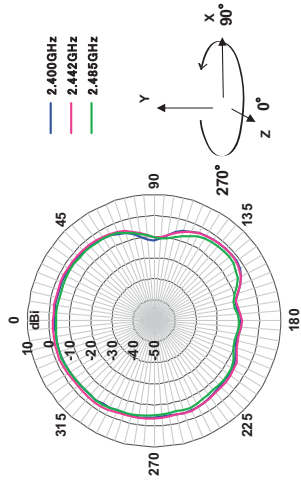

## X-Y PLANE

TDK  
ANT162442ST-1000AM1

Total Power			
2.400GHz	2.442GHz	2.485GHz	
Average(dBm)	-3.6	-3.6	-5.4
Maximum(dBm)	0.2	0.0	-2.0
Minimum(dBm)	-11.9	-10.5	-10.9

## X-Z PLANE

Total Power			
2.400GHz	2.442GHz	2.485GHz	
Average(dBm)	-4.2	-3.7	-5.0
Maximum(dBm)	-1.5	-1.5	-2.6
Minimum(dBm)	-11.9	-10.5	-11.3

## Y-Z PLANE

Total Power			
2.400GHz	2.442GHz	2.485GHz	
Average(dBm)	-3.8	-3.7	-5.5
Maximum(dBm)	-0.6	-0.4	-2.1
Minimum(dBm)	-9.5	-9.9	-11.2