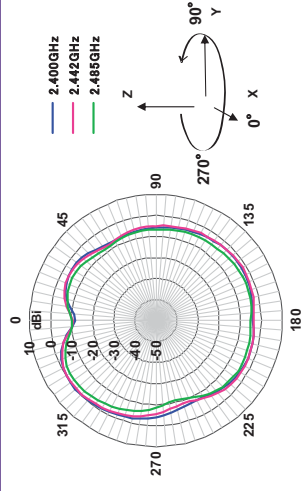

## X-Y PLANE

TDK  
ANT162442ST-1000AM1

Total Power			
2.400GHz	2.442GHz	2.485GHz	
Average(dBm)	-3.6	-3.6	-5.4
Maximum(dBm)	0.2	0.0	-2.0
Minimum(dBm)	-11.9	-10.5	-10.9

## X-Z PLANE

Total Power			
2.400GHz	2.442GHz	2.485GHz	
Average(dBm)	-4.2	-3.7	-5.0
Maximum(dBm)	-1.5	-1.5	-2.6
Minimum(dBm)	-11.9	-10.5	-11.3

## Y-Z PLANE

Total Power			
2.400GHz	2.442GHz	2.485GHz	
Average(dBm)	-3.8	-3.7	-5.5
Maximum(dBm)	-0.6	-0.4	-2.1
Minimum(dBm)	-9.5	-9.9	-11.2