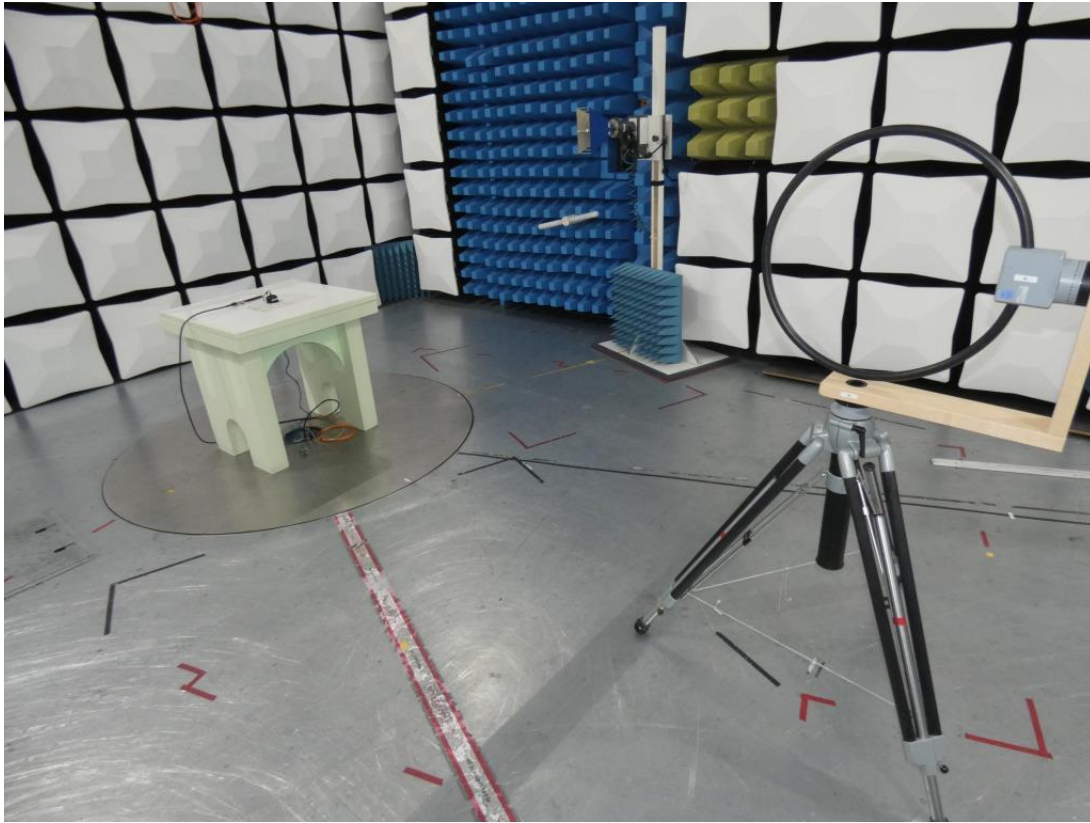

Photo 1: Test setup for radiated measurements (9 kHz - 30 MHz)