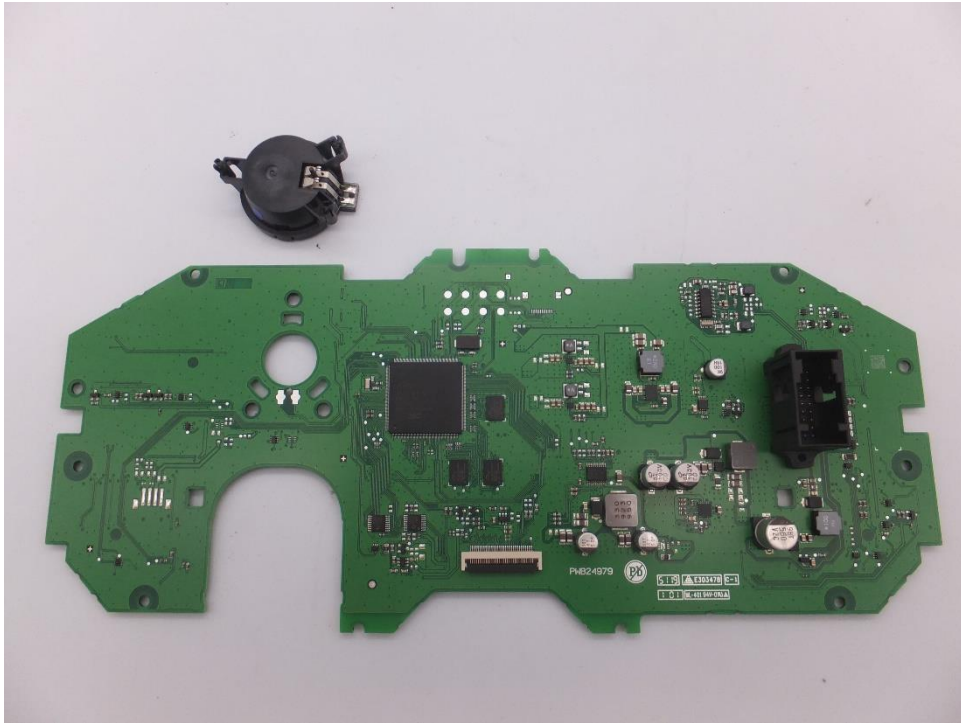

Internal Photo

FCC ID: NT8-FPK8IMMO5D
IC: 3043A-FPK8IMMO5D