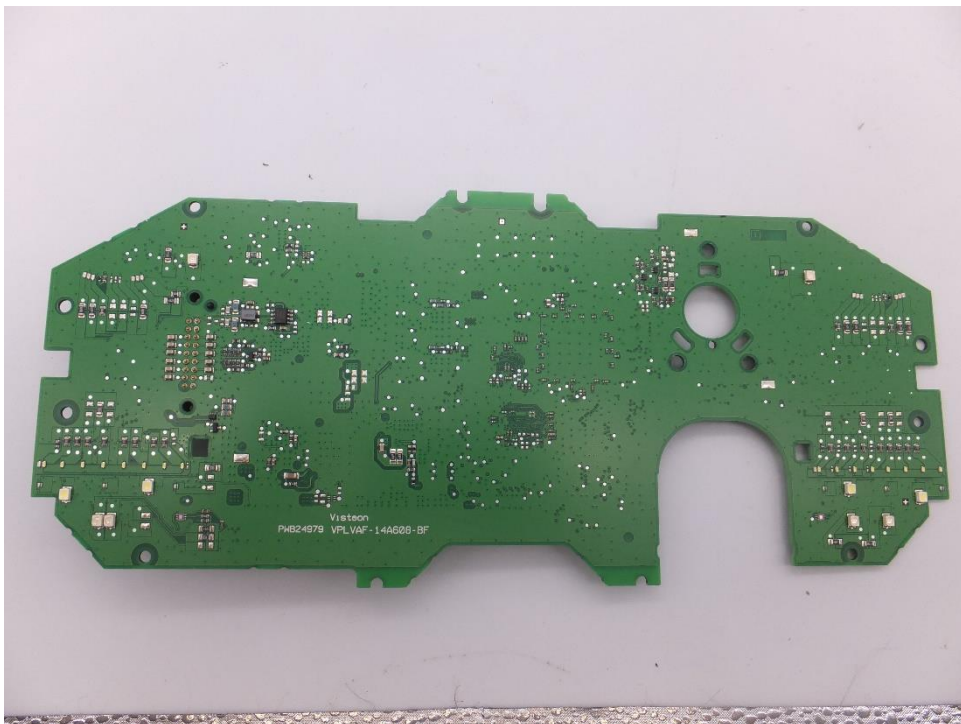

Internal Photo

FCC ID: NT8-FPK8IMMO5D
IC: 3043A-FPK8IMMO5D