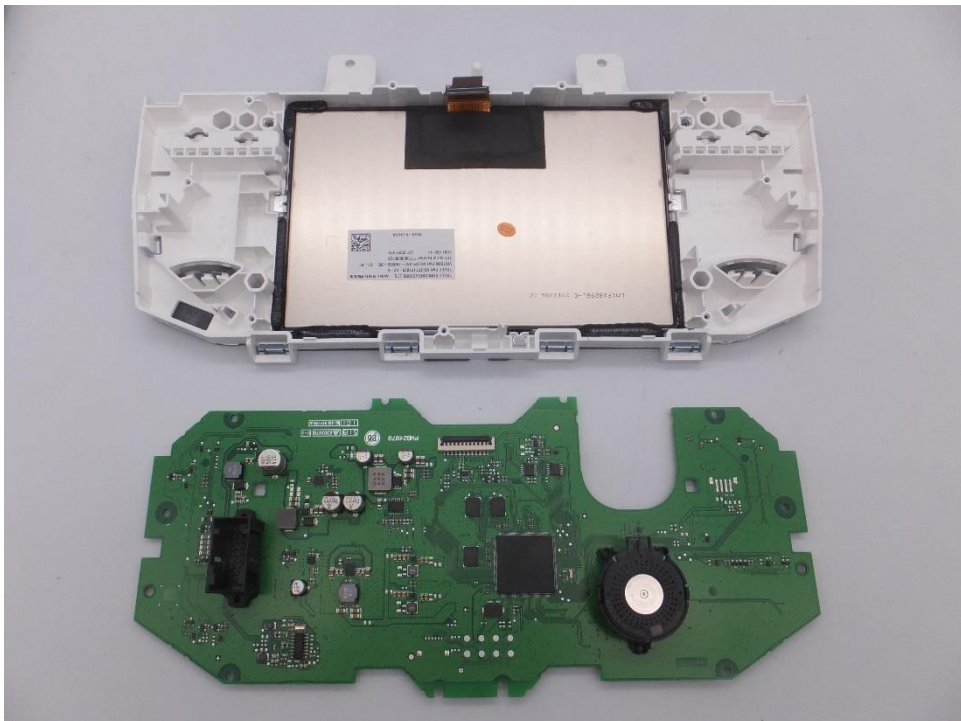

Internal Photo

FCC ID: NT8-FPK8IMMO5D
IC: 3043A-FPK8IMMO5D