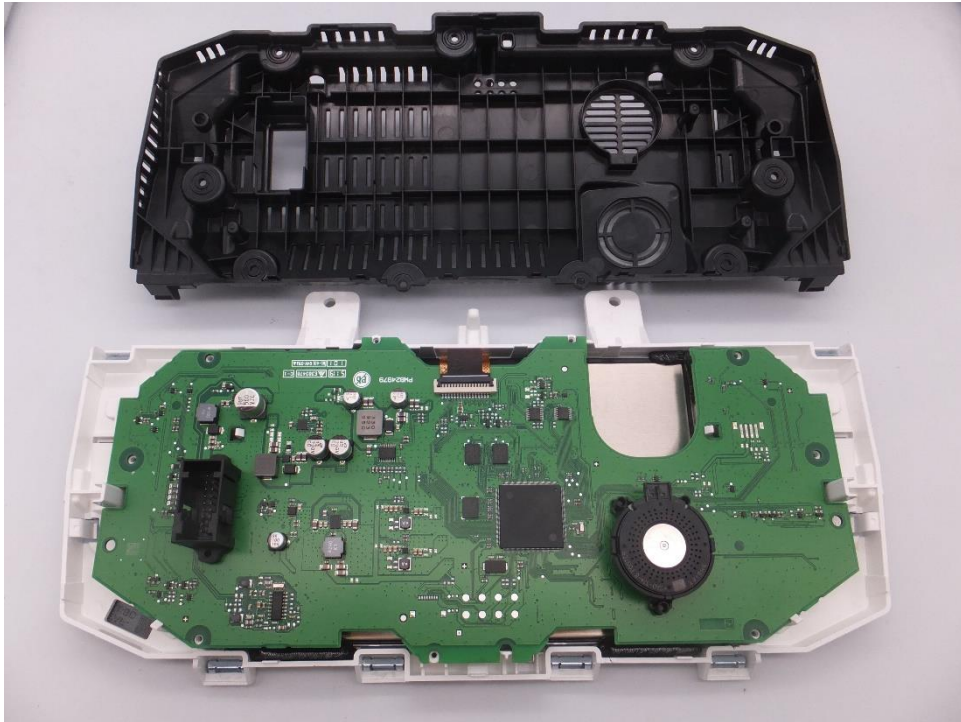

Internal Photo

FCC ID: NT8-FPK8IMMO5D
IC: 3043A-FPK8IMMO5D