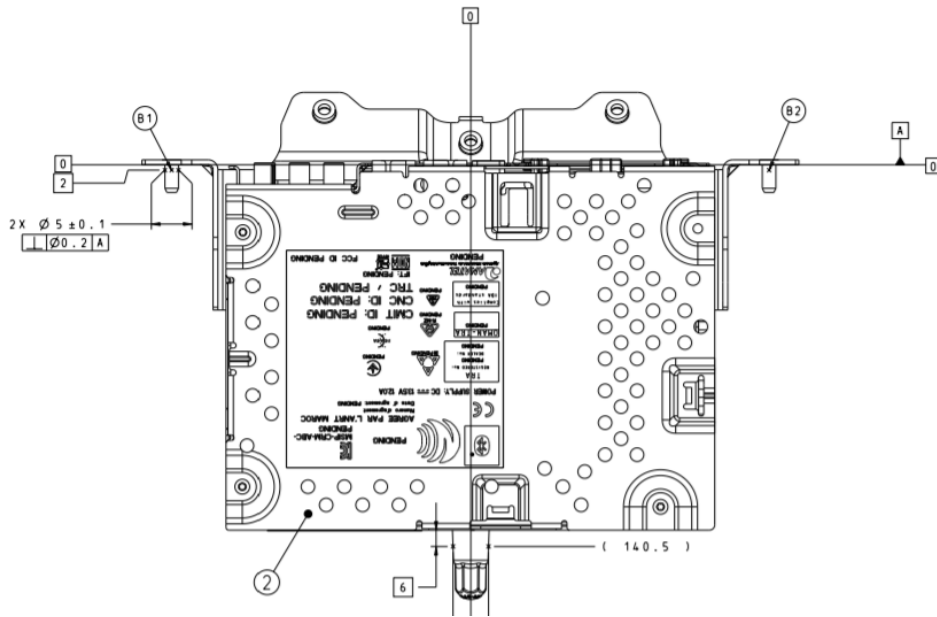

### Rear of Radio showing location of FoMoCo stamp and End item Label

### End item Label

### End item Label example:

## Under-side of Radio showing location of Bluetooth Label