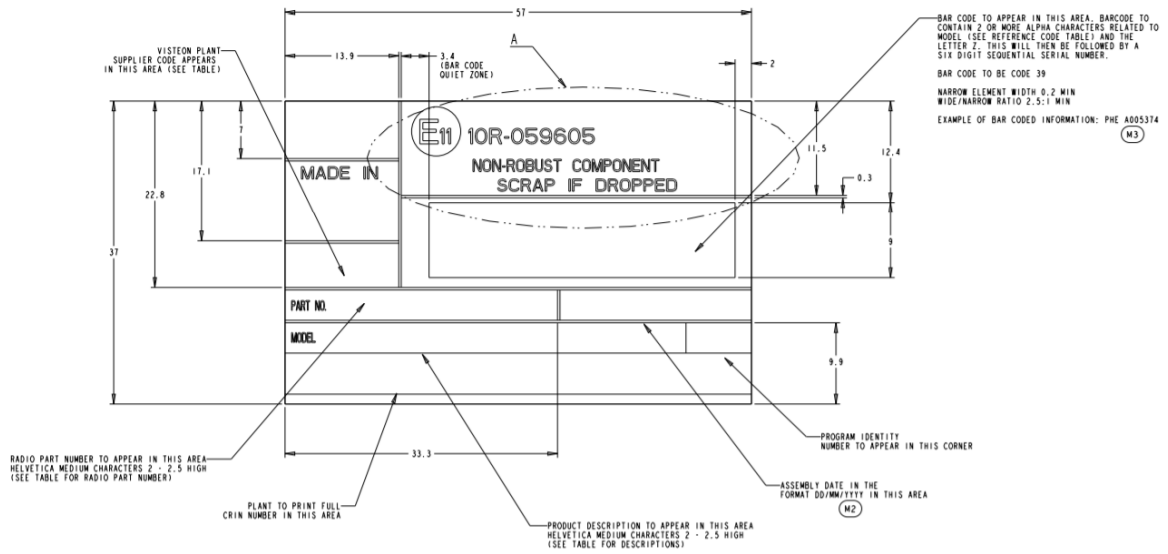

### Rear of Radio showing location of FoMoCo stamp and End item Label

### End item Label

## Under-side of Radio showing location of Bluetooth Label