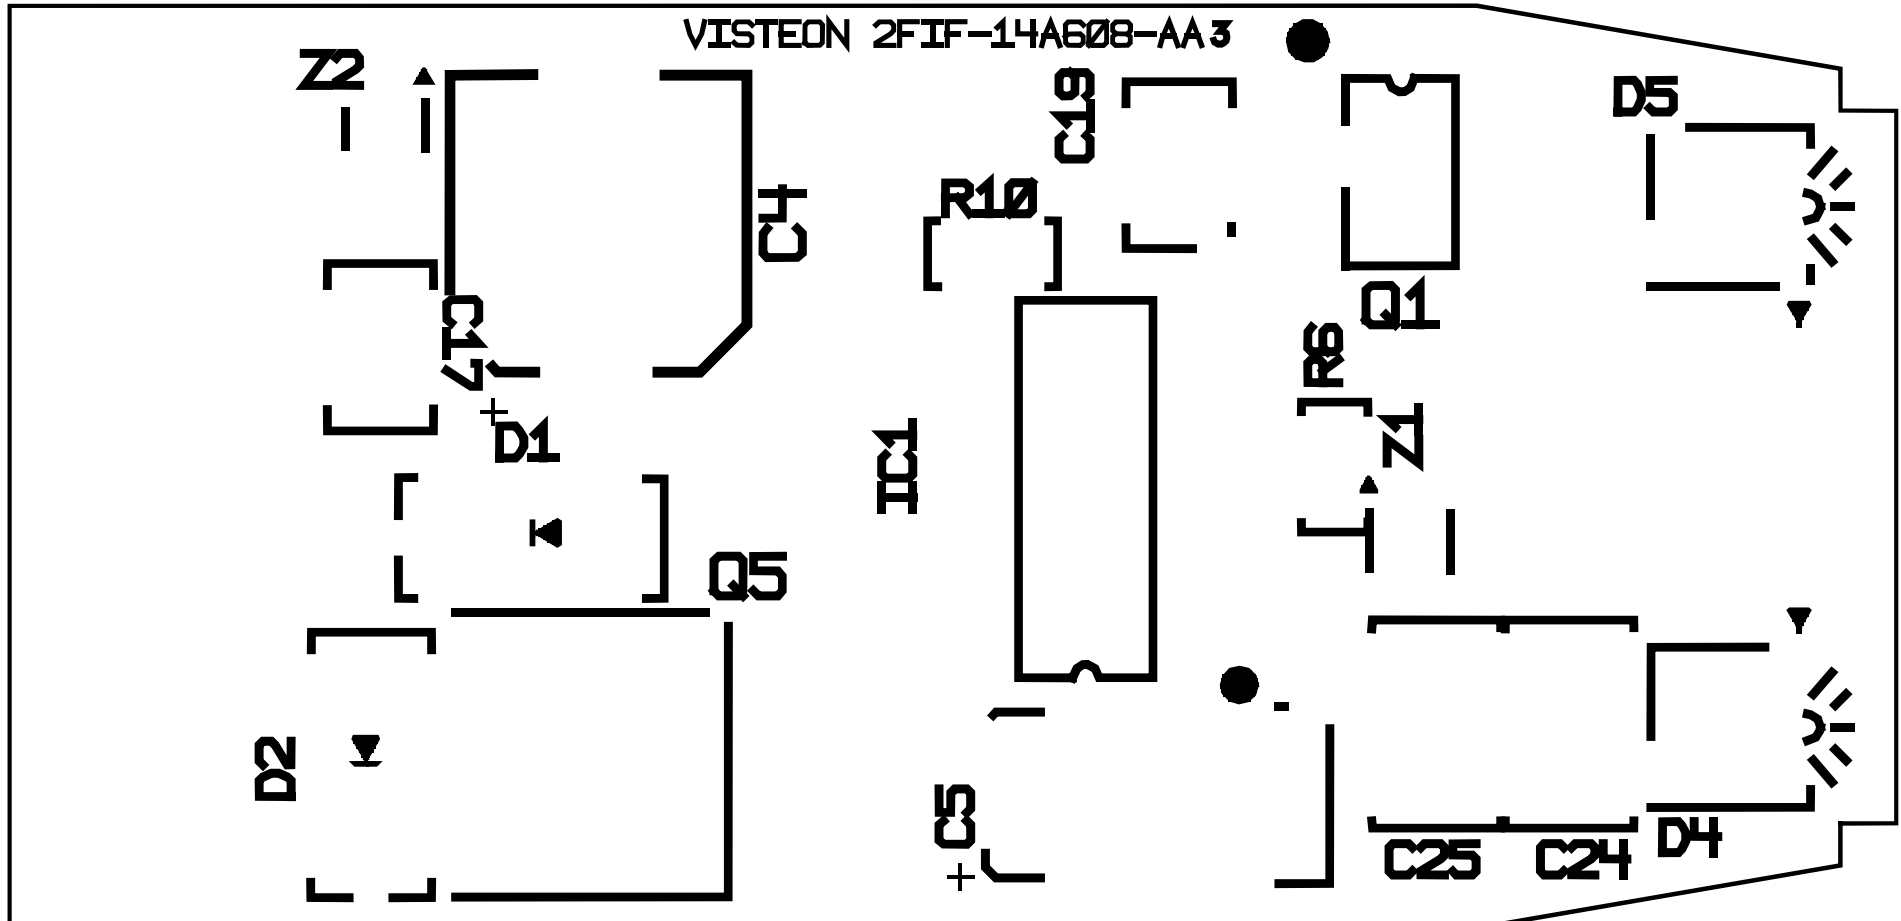

TOP SIDE 2

VISTEON PRODUCT ENGINEERING				
DESIGNER	DATE	SCALE	CHECKED	ENGINEER
MIKE ENDEAN	991214	1:1	XXX	LAU BECK
SILKSCREEN LEGEND - TOP (ST8689A0.GBR)				
BOARD - PRINTED WIRING 2FIF-14A608-AA3				(PWB8823)

BOTTOM SIDE 1

VISTEON PRODUCT ENGINEERING

DESIGNER	DATE	SCALE	CHECKED	ENGINEER
MIKE ENDEAN	991214	1:1	XXX	LAU BECK

SILKSCREEN LEGEND - BOTTOM

(SB8689A0.GBR)

BOARD - PRINTED WIRING

(PWB8823)

2FIF-14A608-AA3