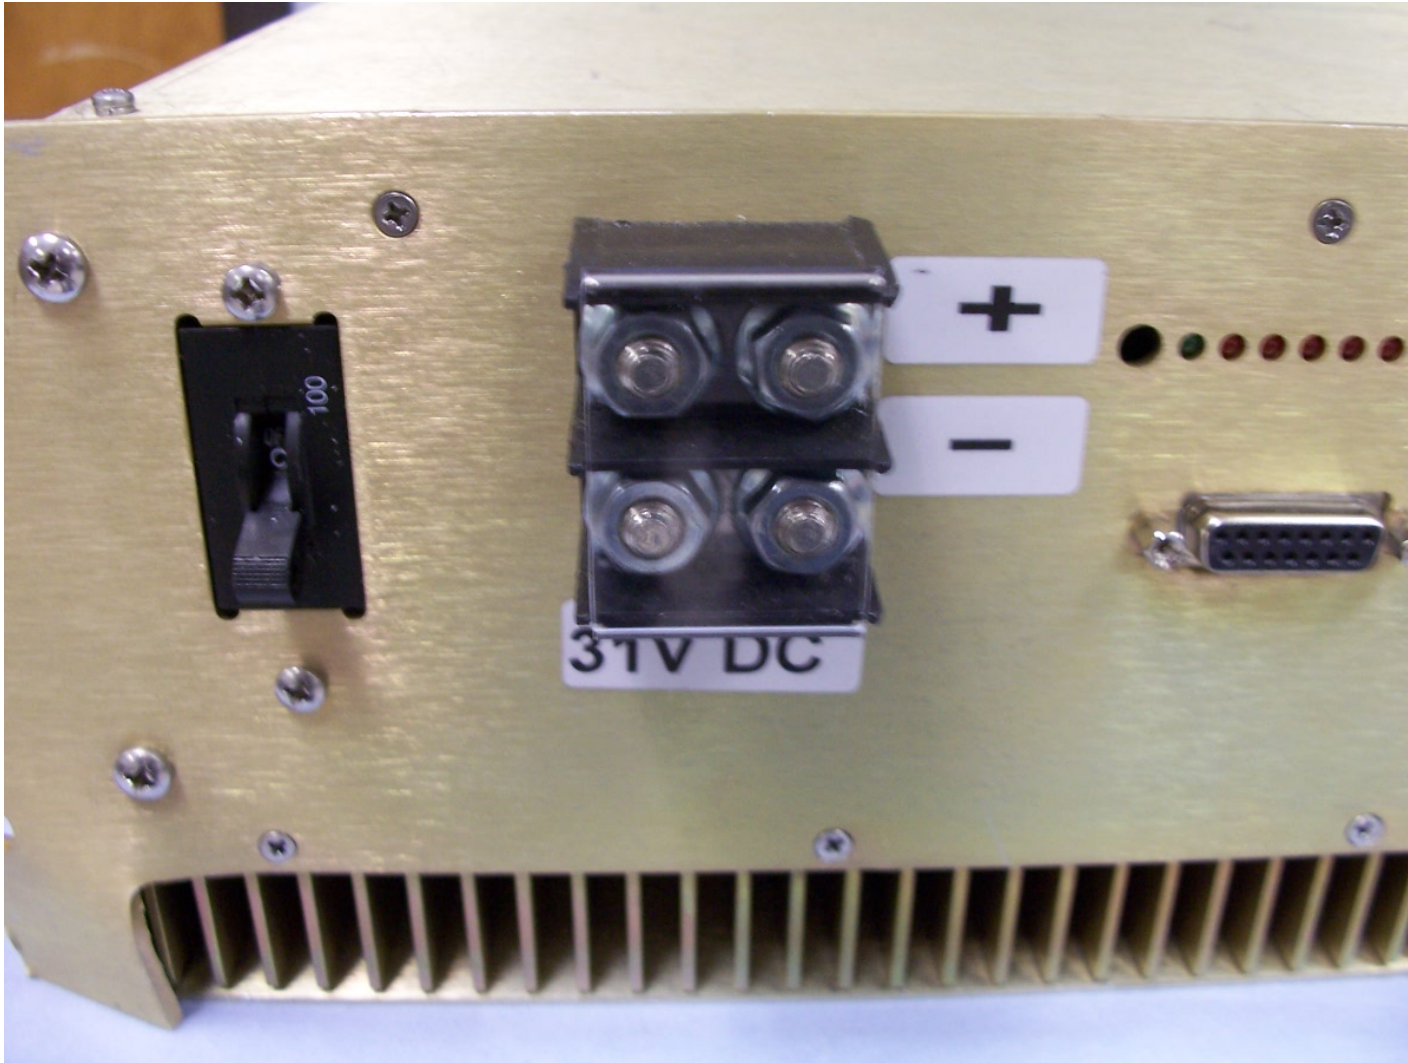

FRONT

REAR

RF CONNECTORS

DC POWER INPUT