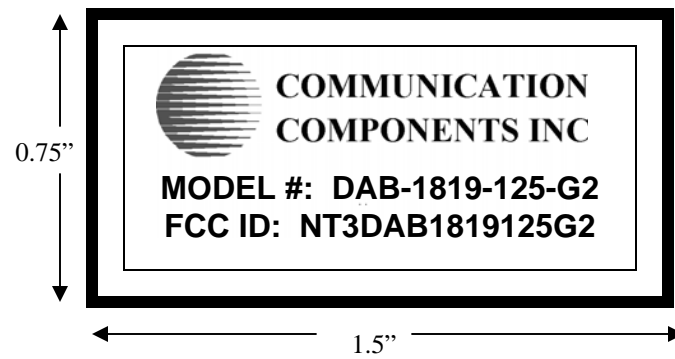

# FCC LABEL FOR DAB-1819-125-G2

DAB-1819-125G2 FCC ID Label Location