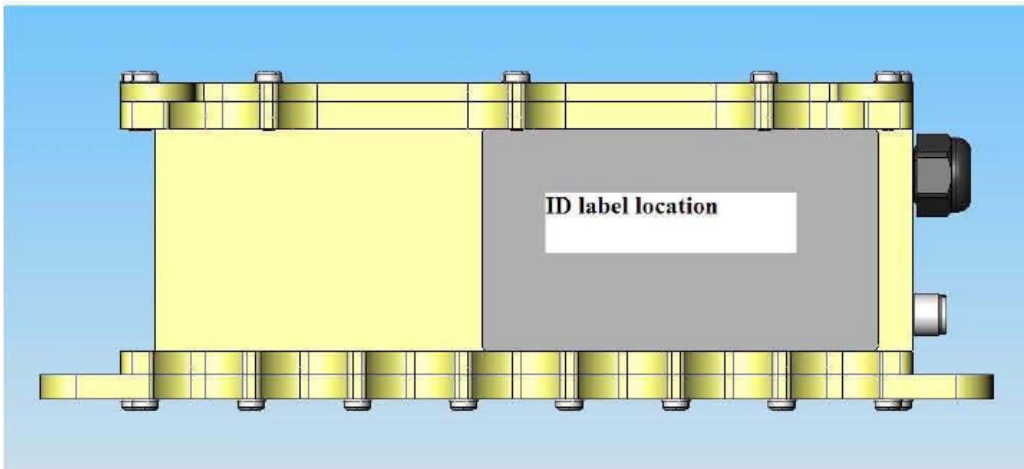

WhereTrack Model WTK-5000

Rating: 12-24V, 1A

CE 0681 ①

FCC ID: NSQWTK-5000
IC: 3586B-WTK-5000

Made in the USA of imported components

PN WTK-xxxx-xxxx

WhereNet Corp.
WhereTrack, Model: WTK-5000
FCC ID: NSQWTK-5000
IC: 3586B-WTK-5000

ID Label location

Front View

Side View