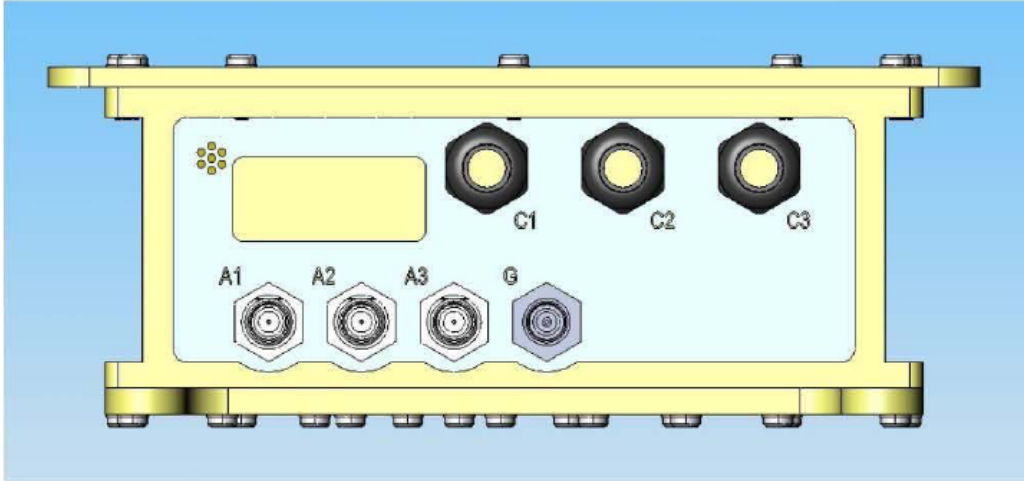

WhereTrack Model WTK-5000

Rating: 12-24V, 1A

CE 0681 ①

FCC ID: NSQWTK-5000
IC: 3586B-WTK-5000

Made in the USA of imported components

PN WTK-xxxx-xxxx

WhereNet Corp.
WhereTrack, Model: WTK-5000
FCC ID: NSQWTK-5000
IC: 3586B-WTK-5000

ID Label location

Front View

Side View