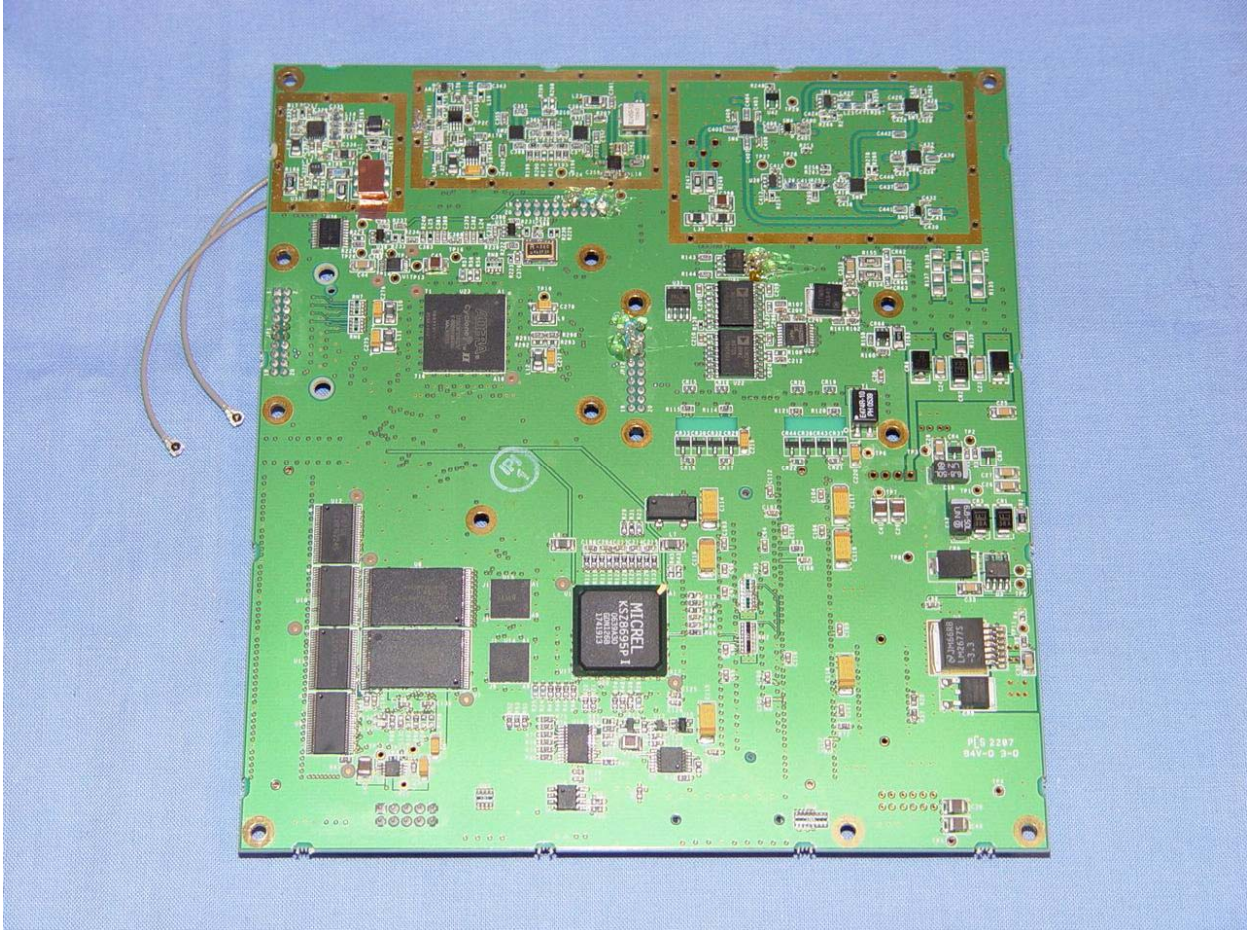

WhereNet Corp.
WhereTrack, Model: WTK-5000-00AA
FCC ID: NSQWTK-5000-00AA
IC: 3586B-WTK5000

Internal Photos

WhereTrack top view

WhereNet Corp.
WhereTrack, Model: WTK-5000-00AA
FCC ID: NSQWTK-5000-00AA
IC: 3586B-WTK5000

WhereTrack bottom view

WhereNet Corp.
WhereTrack, Model: WTK-5000-00AA
FCC ID: NSQWTK-5000-00AA
IC: 3586B-WTK5000

Motherboard top view

WhereNet Corp.
WhereTrack, Model: WTK-5000-00AA
FCC ID: NSQWTK-5000-00AA
IC: 3586B-WTK5000

Motherboard bottom view

WhereNet Corp.
WhereTrack, Model: WTK-5000-00AA
FCC ID: NSQWTK-5000-00AA
IC: 3586B-WTK5000

802.11b/g radio

WhereNet Corp.
WhereTrack, Model: WTK-5000-00AA
FCC ID: NSQWTK-5000-00AA
IC: 3586B-WTK5000

GPS Receiver

WhereNet Corp.
WhereTrack, Model: WTK-5000-00AA
FCC ID: NSQWTK-5000-00AA
IC: 3586B-WTK5000

Terminal Blocks