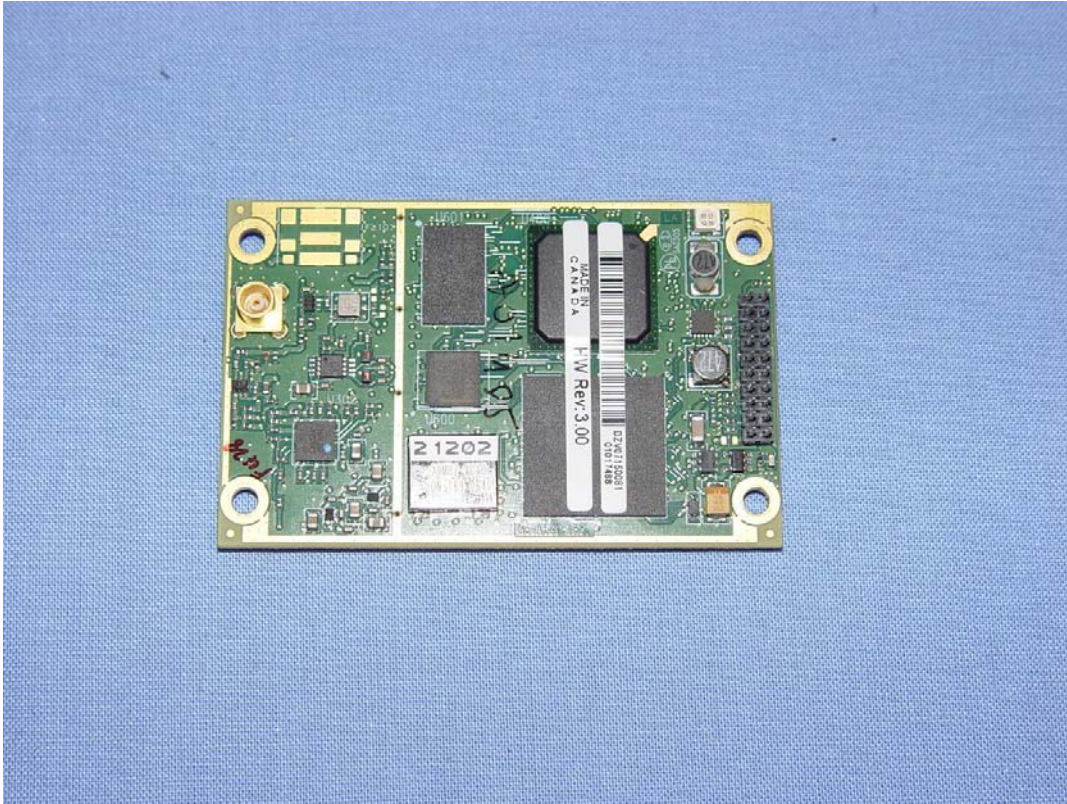

WhereNet Corp.
WhereTrack, Model: WTK-5000-00AA
FCC ID: NSQWTK-5000-00AA
IC: 3586B-WTK5000

Internal Photos

WhereTrack top view

WhereNet Corp.
WhereTrack, Model: WTK-5000-00AA
FCC ID: NSQWTK-5000-00AA
IC: 3586B-WTK5000

WhereTrack bottom view

WhereNet Corp.
WhereTrack, Model: WTK-5000-00AA
FCC ID: NSQWTK-5000-00AA
IC: 3586B-WTK5000

Motherboard top view

WhereNet Corp.
WhereTrack, Model: WTK-5000-00AA
FCC ID: NSQWTK-5000-00AA
IC: 3586B-WTK5000

Motherboard bottom view

WhereNet Corp.
WhereTrack, Model: WTK-5000-00AA
FCC ID: NSQWTK-5000-00AA
IC: 3586B-WTK5000

802.11b/g radio

WhereNet Corp.
WhereTrack, Model: WTK-5000-00AA
FCC ID: NSQWTK-5000-00AA
IC: 3586B-WTK5000

GPS Receiver

WhereNet Corp.
WhereTrack, Model: WTK-5000-00AA
FCC ID: NSQWTK-5000-00AA
IC: 3586B-WTK5000

Terminal Blocks