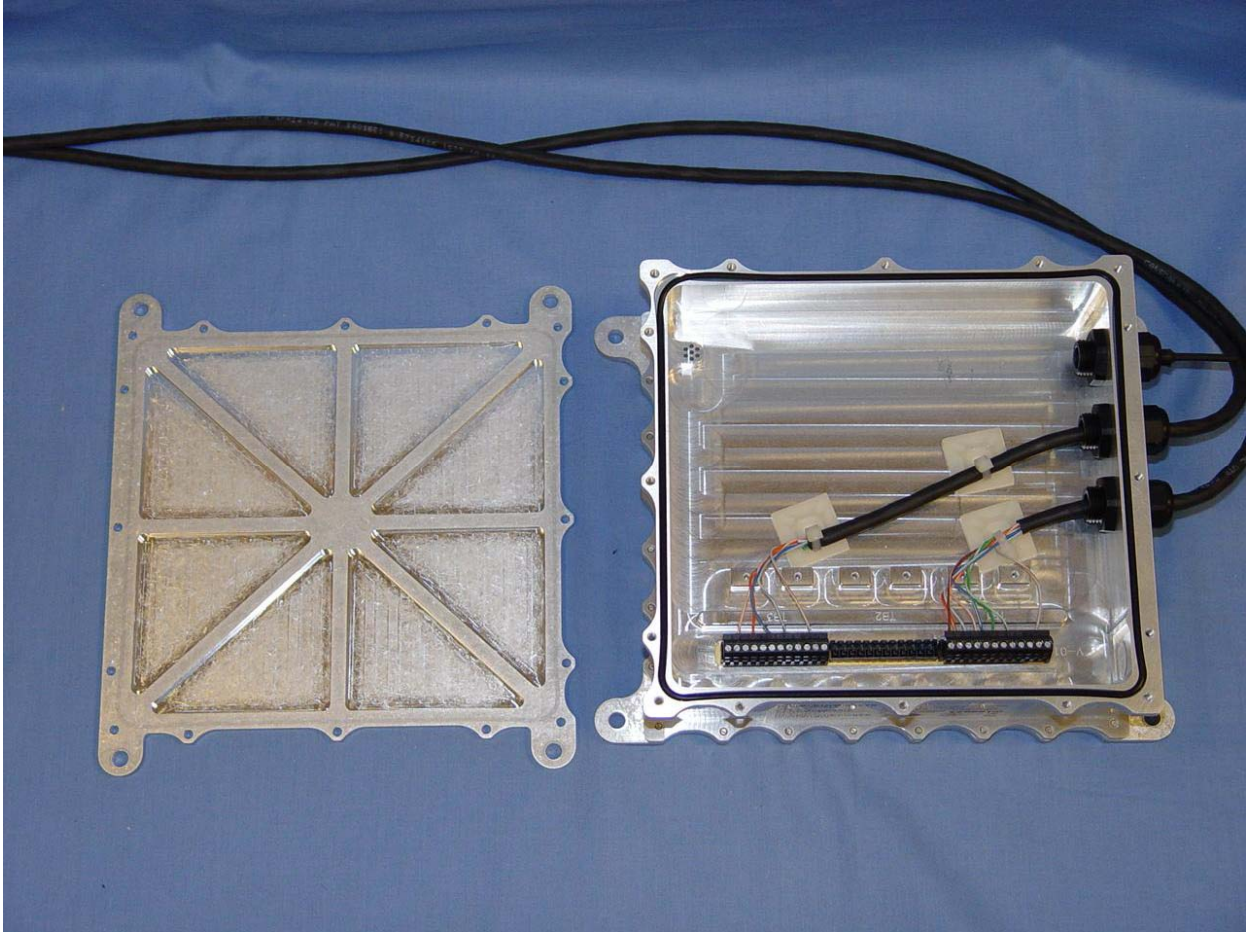

WhereNet Corp.
WhereTrack, Model: WTK-5000-00AA
FCC ID: NSQWTK-5000-00AA
IC: 3586B-WTK5000

Internal Photos

WhereTrack top view

WhereNet Corp.
WhereTrack, Model: WTK-5000-00AA
FCC ID: NSQWTK-5000-00AA
IC: 3586B-WTK5000

WhereTrack bottom view

WhereNet Corp.
WhereTrack, Model: WTK-5000-00AA
FCC ID: NSQWTK-5000-00AA
IC: 3586B-WTK5000

Motherboard top view

WhereNet Corp.
WhereTrack, Model: WTK-5000-00AA
FCC ID: NSQWTK-5000-00AA
IC: 3586B-WTK5000

Motherboard bottom view

WhereNet Corp.
WhereTrack, Model: WTK-5000-00AA
FCC ID: NSQWTK-5000-00AA
IC: 3586B-WTK5000

802.11b/g radio

WhereNet Corp.
WhereTrack, Model: WTK-5000-00AA
FCC ID: NSQWTK-5000-00AA
IC: 3586B-WTK5000

GPS Receiver

WhereNet Corp.
WhereTrack, Model: WTK-5000-00AA
FCC ID: NSQWTK-5000-00AA
IC: 3586B-WTK5000

Terminal Blocks