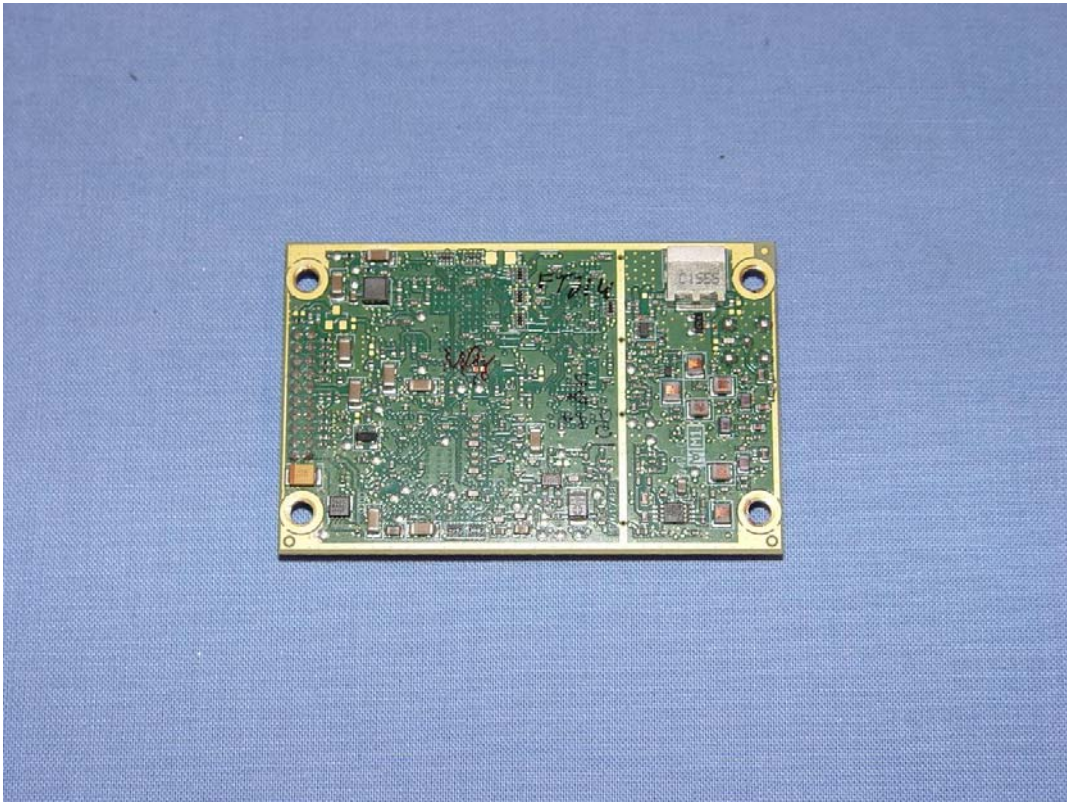

WhereNet Corp.
WhereTrack, Model: WTK-5000-00AA
FCC ID: NSQWTK-5000-00AA
IC: 3586B-WTK5000

Internal Photos

WhereTrack top view

WhereNet Corp.
WhereTrack, Model: WTK-5000-00AA
FCC ID: NSQWTK-5000-00AA
IC: 3586B-WTK5000

WhereTrack bottom view

WhereNet Corp.
WhereTrack, Model: WTK-5000-00AA
FCC ID: NSQWTK-5000-00AA
IC: 3586B-WTK5000

Motherboard top view

WhereNet Corp.
WhereTrack, Model: WTK-5000-00AA
FCC ID: NSQWTK-5000-00AA
IC: 3586B-WTK5000

Motherboard bottom view

WhereNet Corp.
WhereTrack, Model: WTK-5000-00AA
FCC ID: NSQWTK-5000-00AA
IC: 3586B-WTK5000

802.11b/g radio

WhereNet Corp.
WhereTrack, Model: WTK-5000-00AA
FCC ID: NSQWTK-5000-00AA
IC: 3586B-WTK5000

GPS Receiver

WhereNet Corp.
WhereTrack, Model: WTK-5000-00AA
FCC ID: NSQWTK-5000-00AA
IC: 3586B-WTK5000

Terminal Blocks