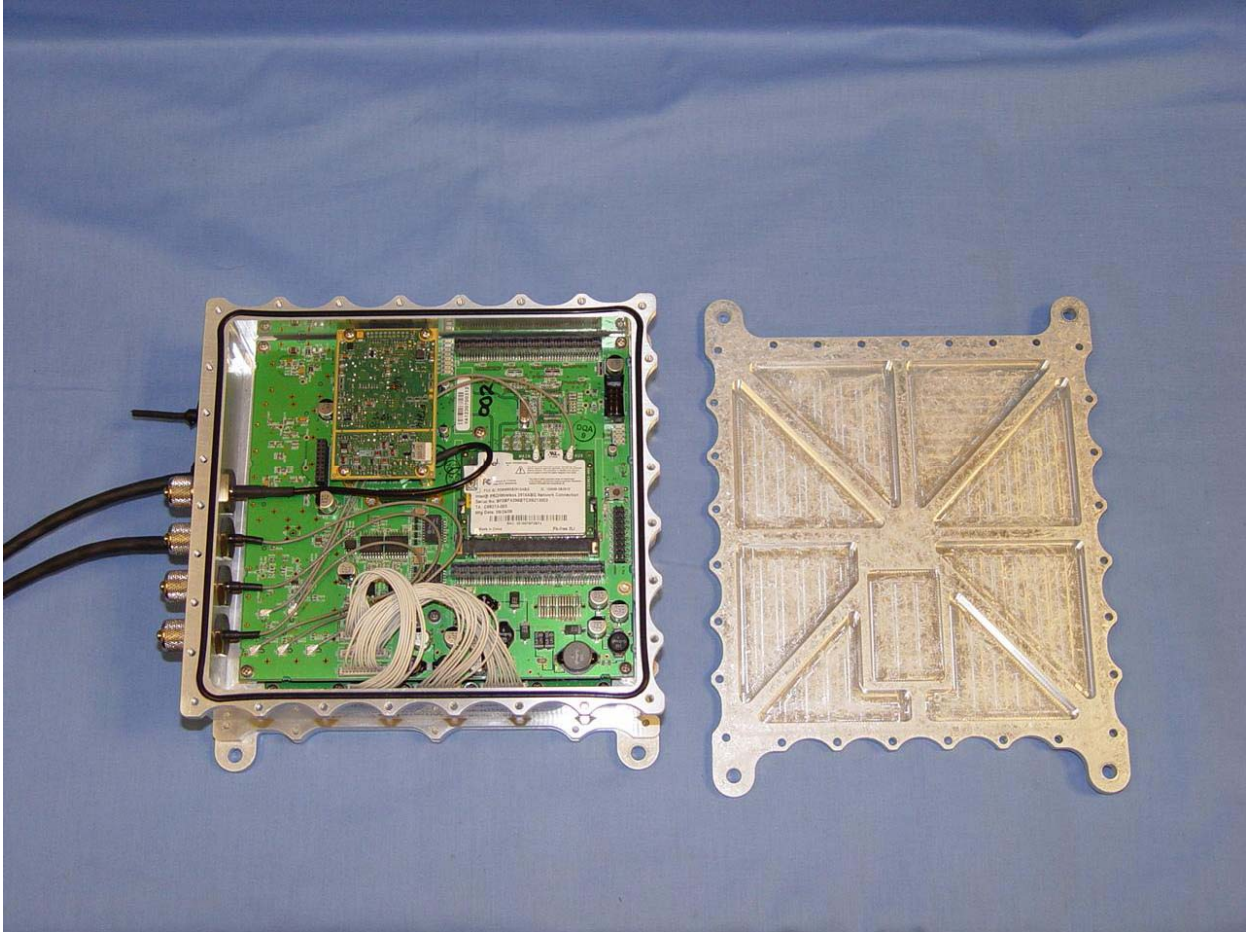

WhereNet Corp.
WhereTrack, Model: WTK-5000-00AA
FCC ID: NSQWTK-5000-00AA
IC: 3586B-WTK5000

Internal Photos

WhereTrack top view

WhereNet Corp.
WhereTrack, Model: WTK-5000-00AA
FCC ID: NSQWTK-5000-00AA
IC: 3586B-WTK5000

WhereTrack bottom view

WhereNet Corp.
WhereTrack, Model: WTK-5000-00AA
FCC ID: NSQWTK-5000-00AA
IC: 3586B-WTK5000

Motherboard top view

WhereNet Corp.
WhereTrack, Model: WTK-5000-00AA
FCC ID: NSQWTK-5000-00AA
IC: 3586B-WTK5000

Motherboard bottom view

WhereNet Corp.
WhereTrack, Model: WTK-5000-00AA
FCC ID: NSQWTK-5000-00AA
IC: 3586B-WTK5000

802.11b/g radio

WhereNet Corp.
WhereTrack, Model: WTK-5000-00AA
FCC ID: NSQWTK-5000-00AA
IC: 3586B-WTK5000

GPS Receiver

WhereNet Corp.
WhereTrack, Model: WTK-5000-00AA
FCC ID: NSQWTK-5000-00AA
IC: 3586B-WTK5000

Terminal Blocks