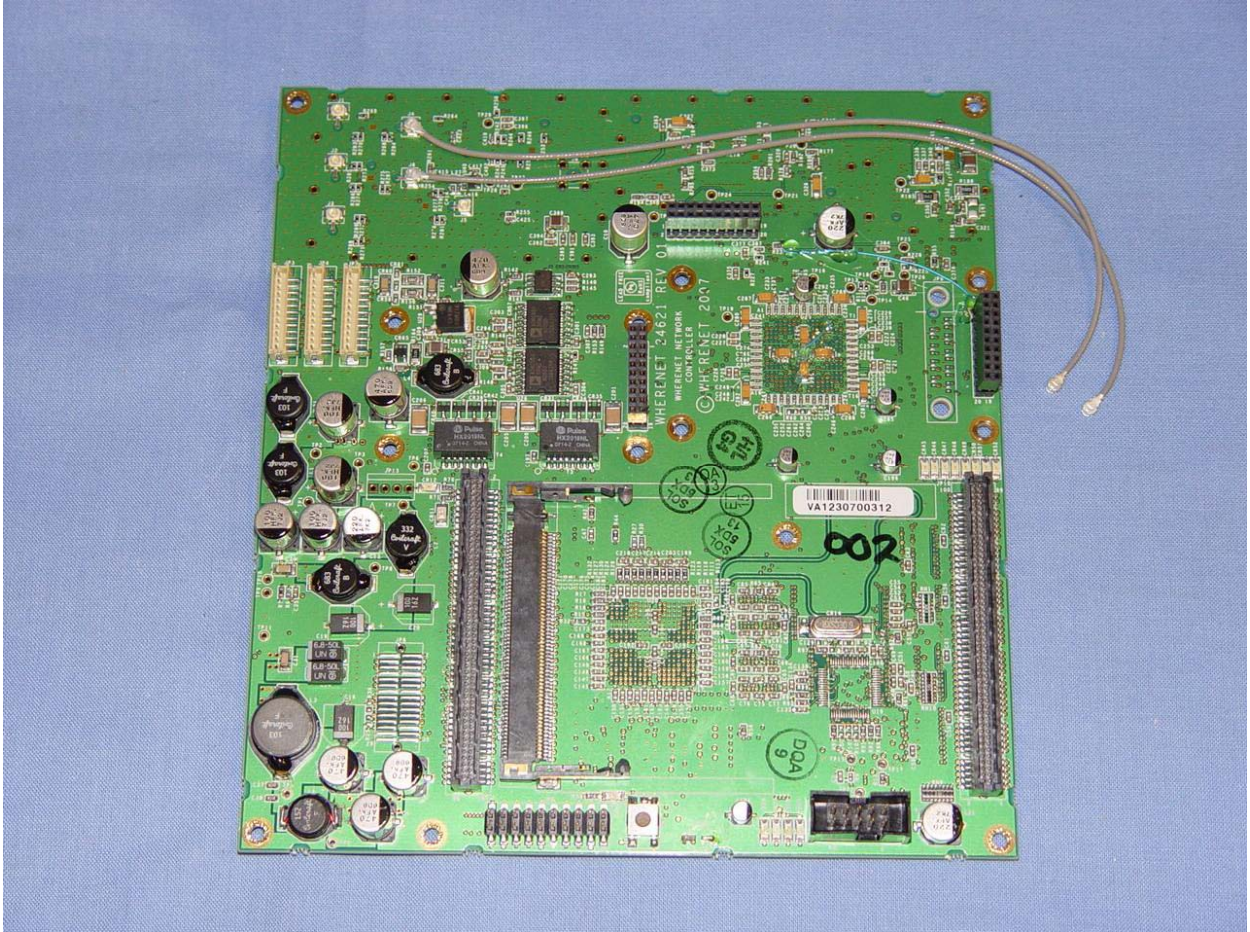

WhereNet Corp.
WhereTrack, Model: WTK-5000-00AA
FCC ID: NSQWTK-5000-00AA
IC: 3586B-WTK5000

Internal Photos

WhereTrack top view

WhereNet Corp.
WhereTrack, Model: WTK-5000-00AA
FCC ID: NSQWTK-5000-00AA
IC: 3586B-WTK5000

WhereTrack bottom view

WhereNet Corp.
WhereTrack, Model: WTK-5000-00AA
FCC ID: NSQWTK-5000-00AA
IC: 3586B-WTK5000

Motherboard top view

WhereNet Corp.
WhereTrack, Model: WTK-5000-00AA
FCC ID: NSQWTK-5000-00AA
IC: 3586B-WTK5000

Motherboard bottom view

WhereNet Corp.
WhereTrack, Model: WTK-5000-00AA
FCC ID: NSQWTK-5000-00AA
IC: 3586B-WTK5000

802.11b/g radio

WhereNet Corp.
WhereTrack, Model: WTK-5000-00AA
FCC ID: NSQWTK-5000-00AA
IC: 3586B-WTK5000

GPS Receiver

WhereNet Corp.
WhereTrack, Model: WTK-5000-00AA
FCC ID: NSQWTK-5000-00AA
IC: 3586B-WTK5000

Terminal Blocks