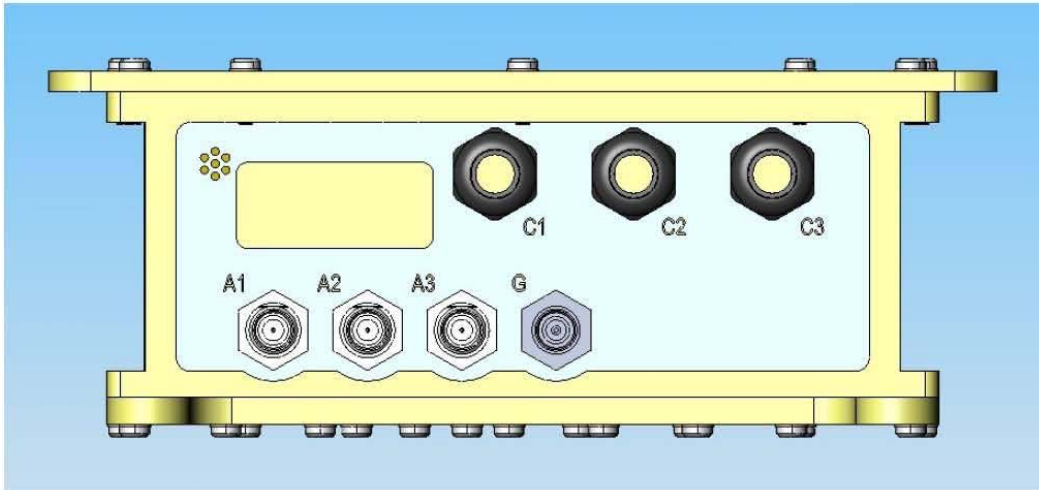

WhereNet Corporation
WhereTrack Model WTK-5000-00AA
FCC ID: NSQWTK-5000
IC: 3586B-WTK5000

ID Label location

Front View

Side View