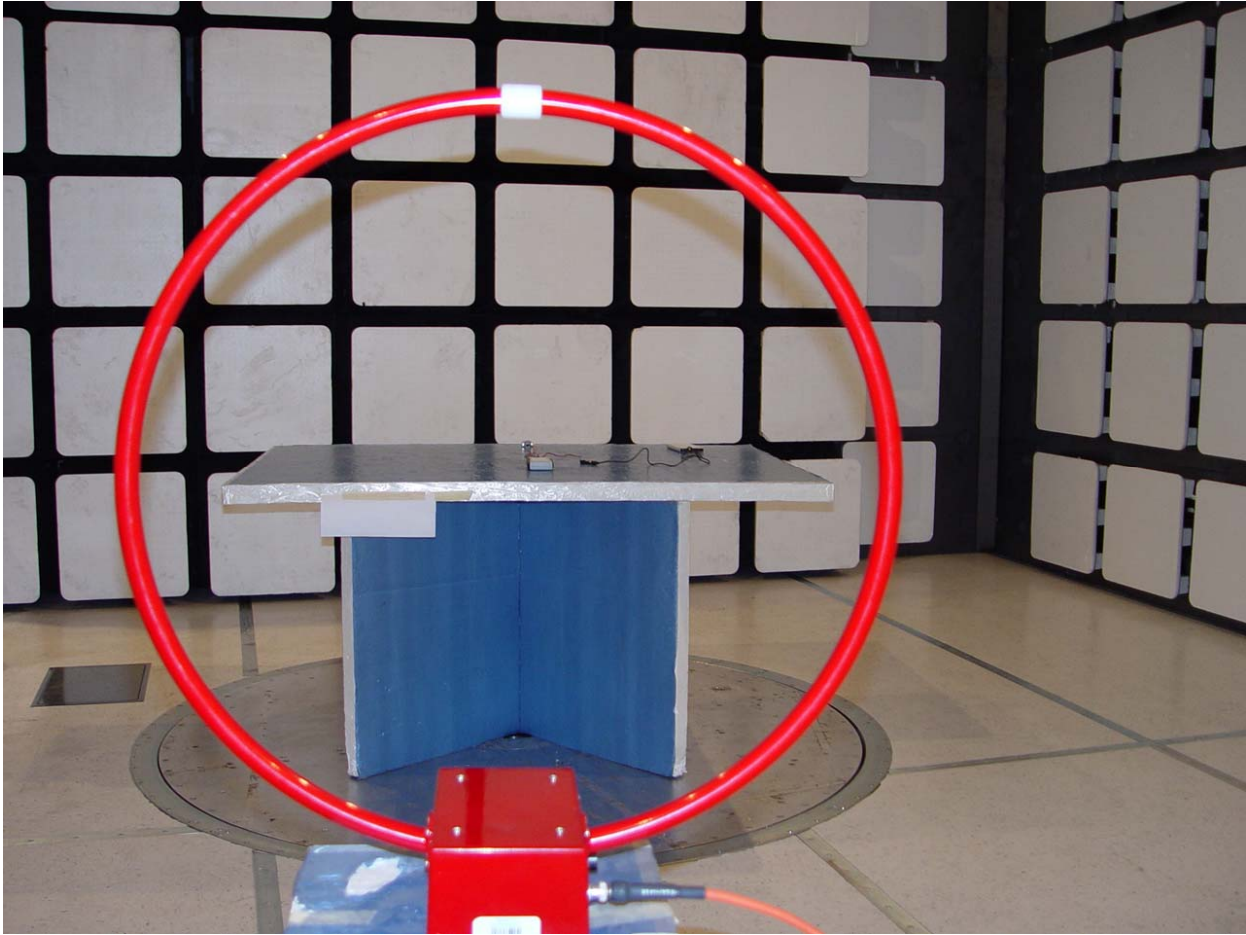

WhereNet Corp.
WhereWand II Adapter, Model: WND-2100-00AA
FCC ID: NSQWND-2100-00AA
IC: 3586B-WND2100

Test Setup Photos

WhereNet Corp.
WhereWand II Adapter, Model: WND-2100-00AA
FCC ID: NSQWND-2100-00AA
IC: 3586B-WND2100

WhereNet Corp.
WhereWand II Adapter, Model: WND-2100-00AA
FCC ID: NSQWND-2100-00AA
IC: 3586B-WND2100