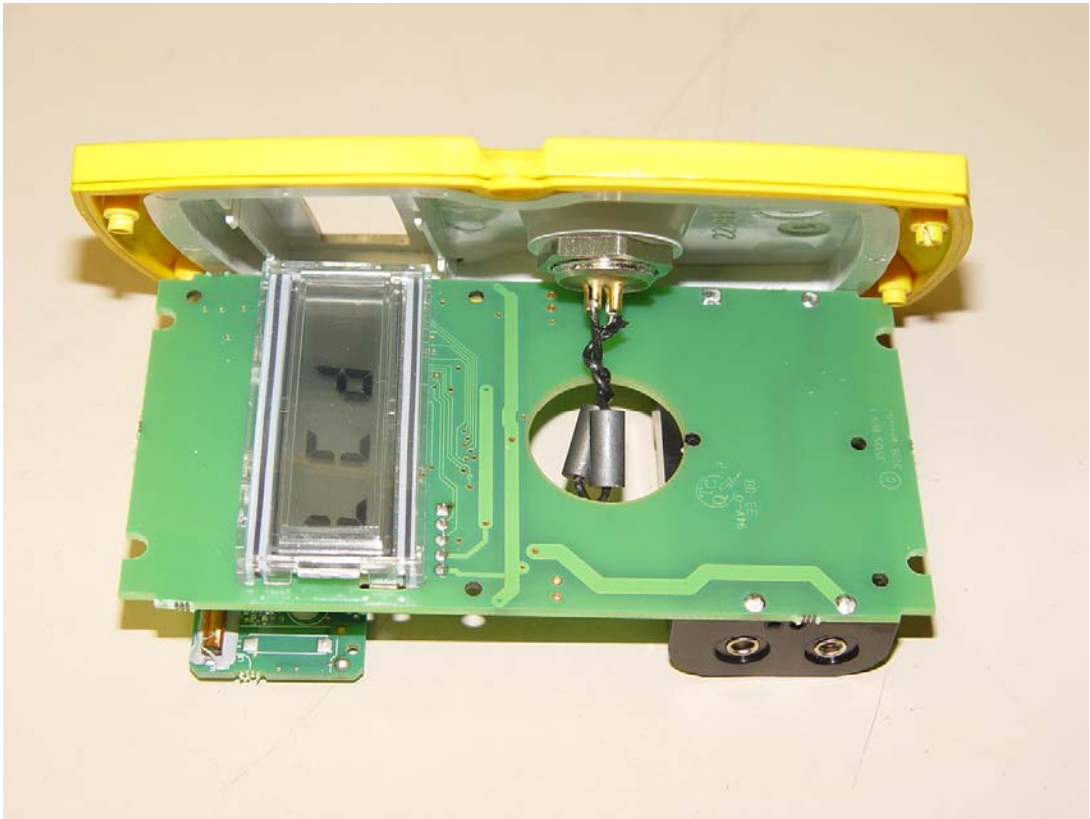

WhereNet Corp.
WhereCall III+ / WhereCall III+ PLC, Model: TFF-2200
FCC ID: NSQTFF-2000-00AA
IC: 3586B-TFF2000

Internal Photos

WhereNet Corp.
WhereCall III+ / WhereCall III+ PLC, Model: TFF-2200
FCC ID: NSQTFF-2000-00AA
IC: 3586B-TFF2000