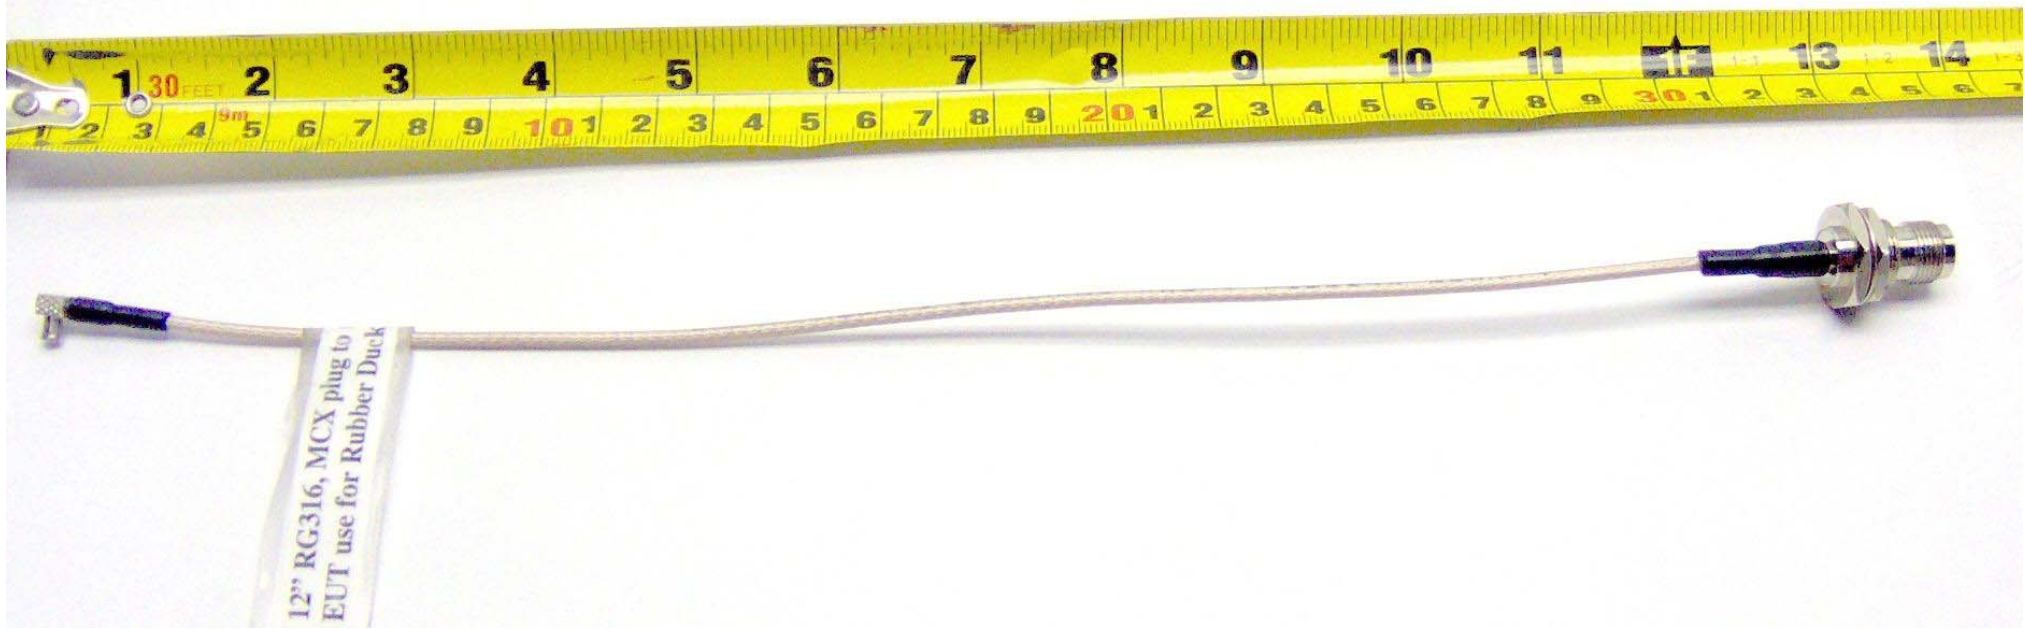

12 inch RG316, MCX - RPTNC Assembly Cable

8 inch Victor Wire, MCX - RPSMA Assembly Cable