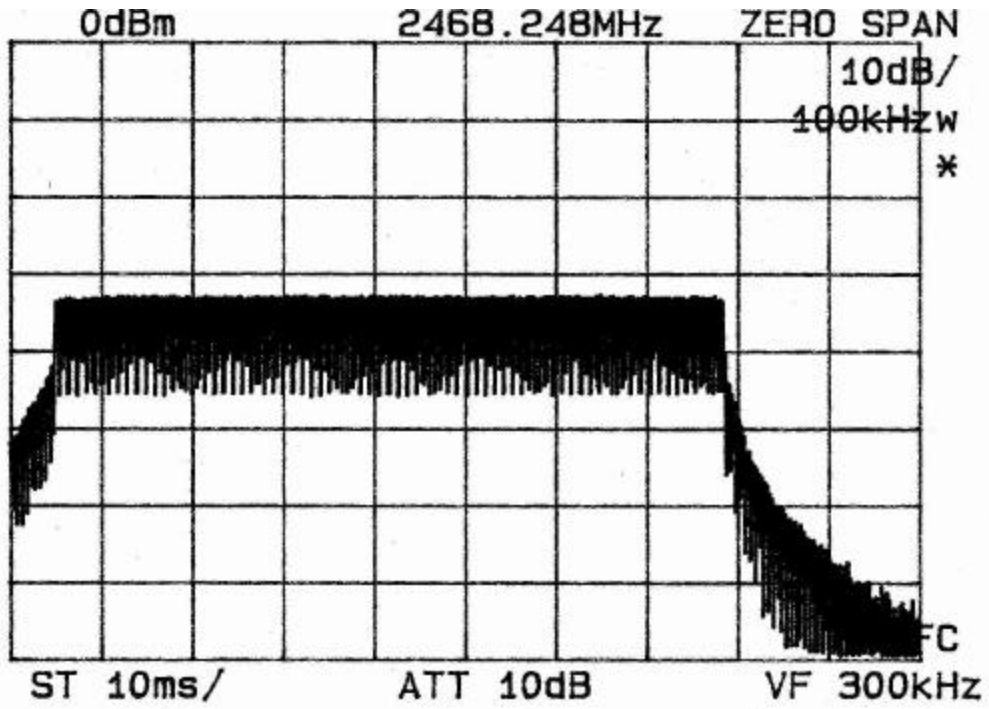

AVERAGE CHANNEL DWELL TIME

MICROHARD MHX-2400

SWEEP TIME = 10 ms/DIV
SINGLE TRANSMISSION TIME FRAME = 73 ms

AVERAGE CHANNEL DWELL TIME

MICROHARD MHX-2400

SWEEP TIME = 5 sec/DIV
AVERAGE TRANSMISSION TIME / 30 sec PERIOD = 219 ms