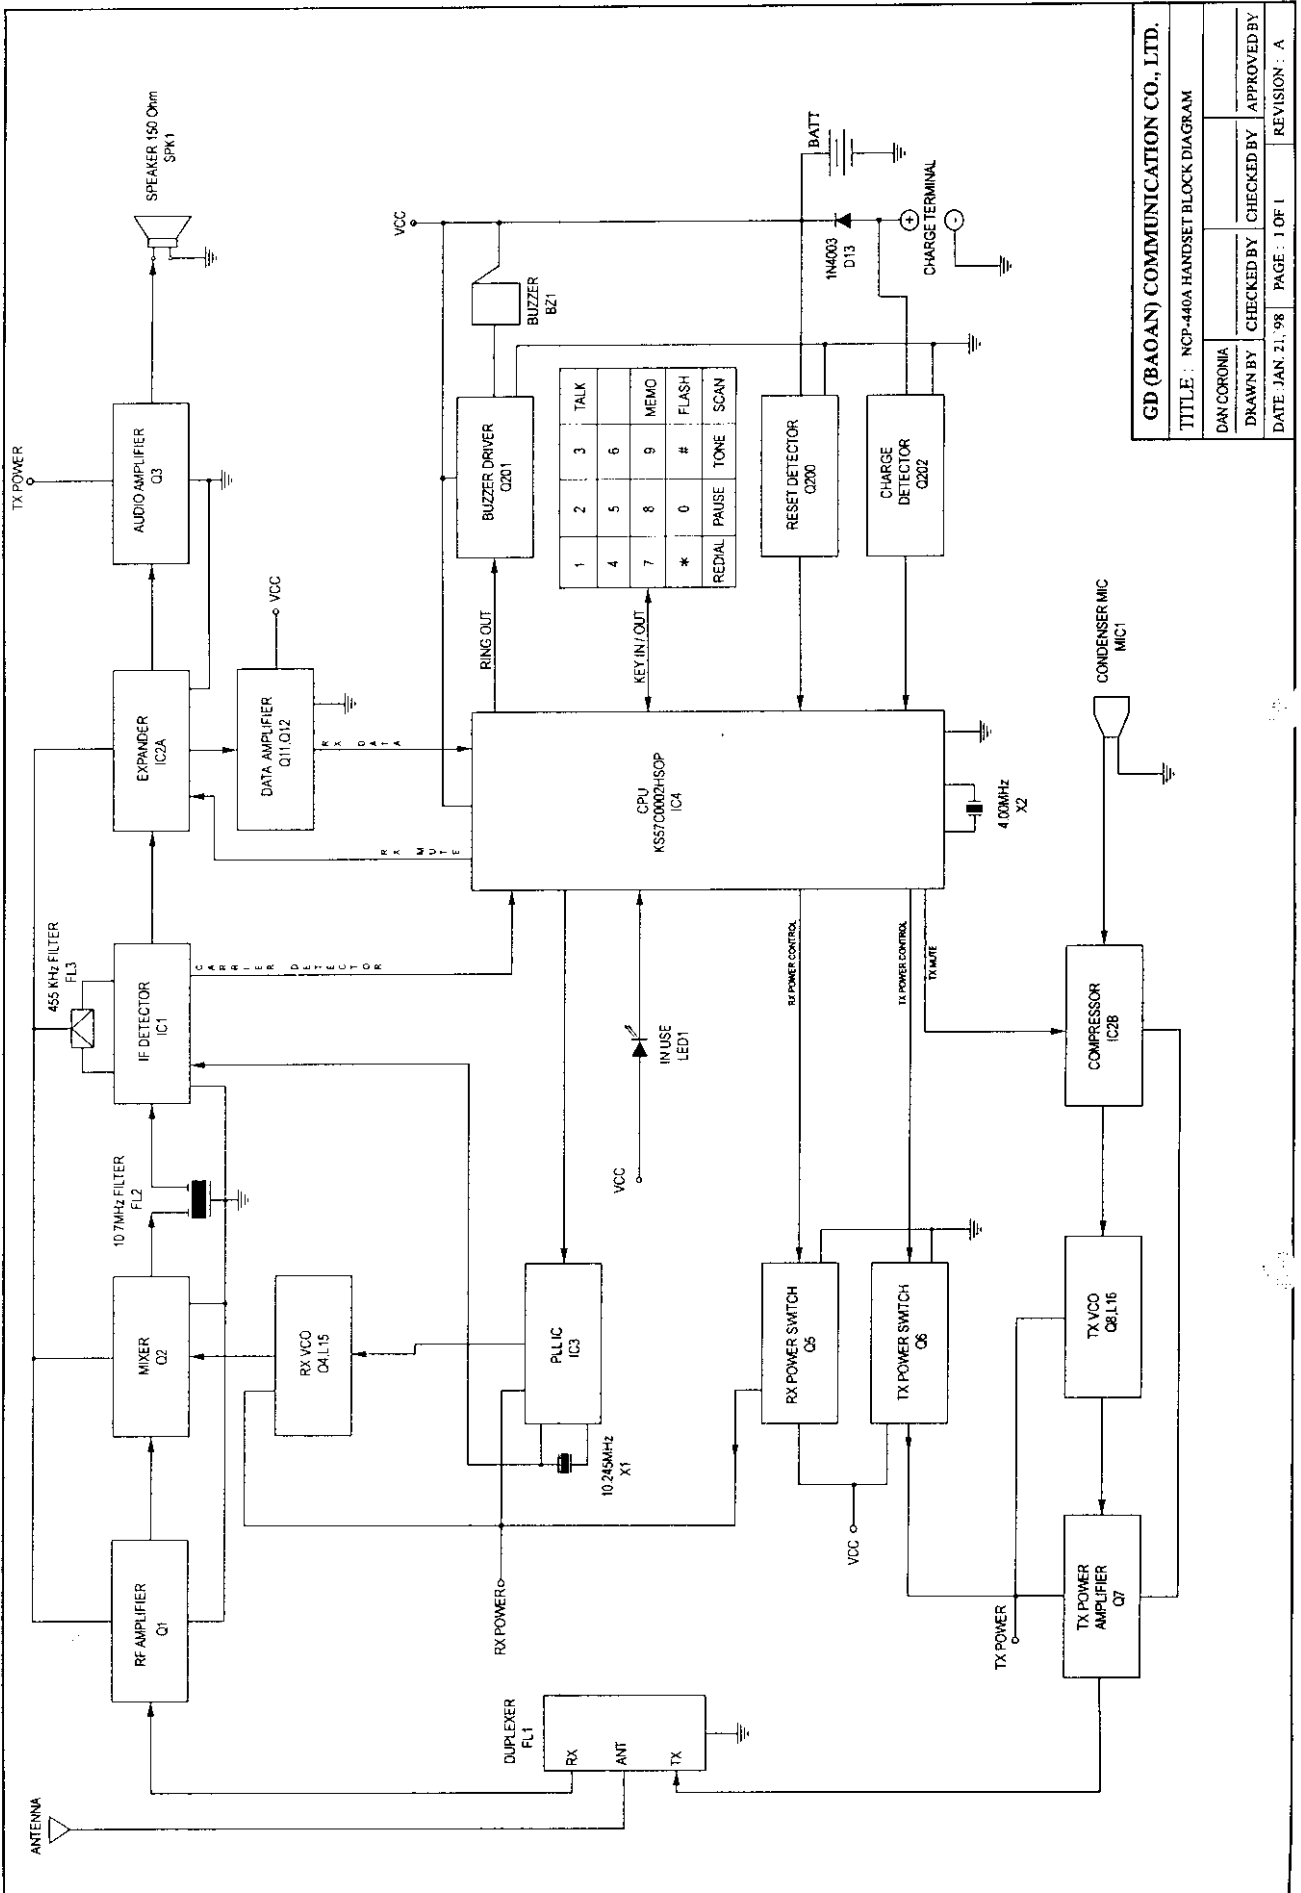

EXHIBIT 8
TECHNICAL SPECIFICATIONS

8.0 **Technical Specifications**

The block diagram and circuit diagram are attached in Exhibits 8.1 and 8.2 respectively.

Figure 8.1 Cordless Telephone Block Diagram

GD (BAOAN) COMMUNICATION CO., LTD.			
TITLE: NCP-440A BASE BLOCK DIAGRAM			
DAN CORONIA	CHECKED BY	CHECKED BY	APPROVED BY
DATE: JAN 21, '98	PAGE: 1 OF 1	REVISION: A	

GD (BAOAN) COMMUNICATION CO., LTD.
 TITLE : NCP-440A HANDSET BLOCK DIAGRAM
 DRAWN BY : DAN CORONIA
 CHECKED BY :
 APPROVED BY :
 DATE : JAN. 21, 98
 PAGE : 1 OF 1
 REVISION : A