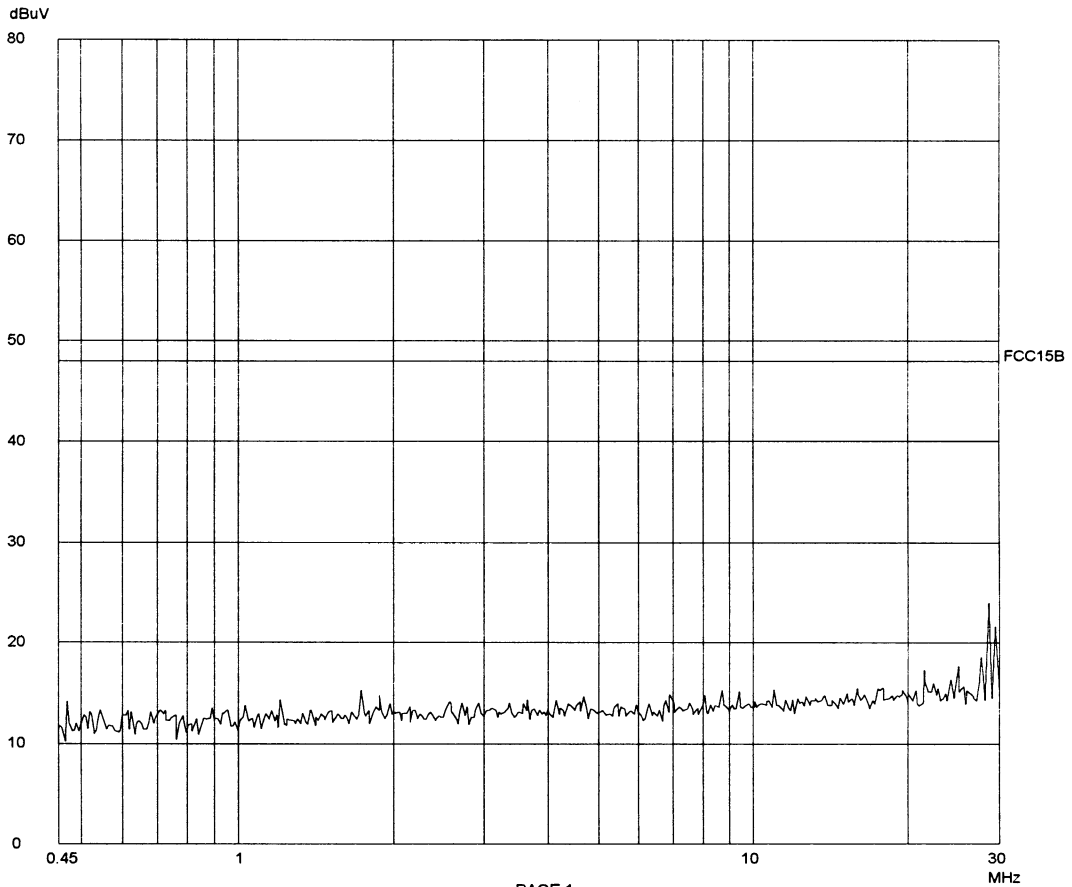

Intertek Testing Services

ETL SEMKO

Report No.: 9913368

Mode: Standby

Tested By: Hong, Report No.: 9913368

Scan Settings (1 Range)

Frequencies			Receiver Settings					
Start	Stop	Step	IF BW	Detector	M-Time	Atten	Preamp	OpRge
450k	30M	5k	10k	PK	20ms	AUTO	LN OFF	60dB

Final Measurement: x QP
Meas Time: 1 s
Subranges: 16
Acc Margin: 20dB

Transducer No.	Start	Stop	Name
21	9k	30M	EW0698

PAGE 1

Ctrl No.: N/A