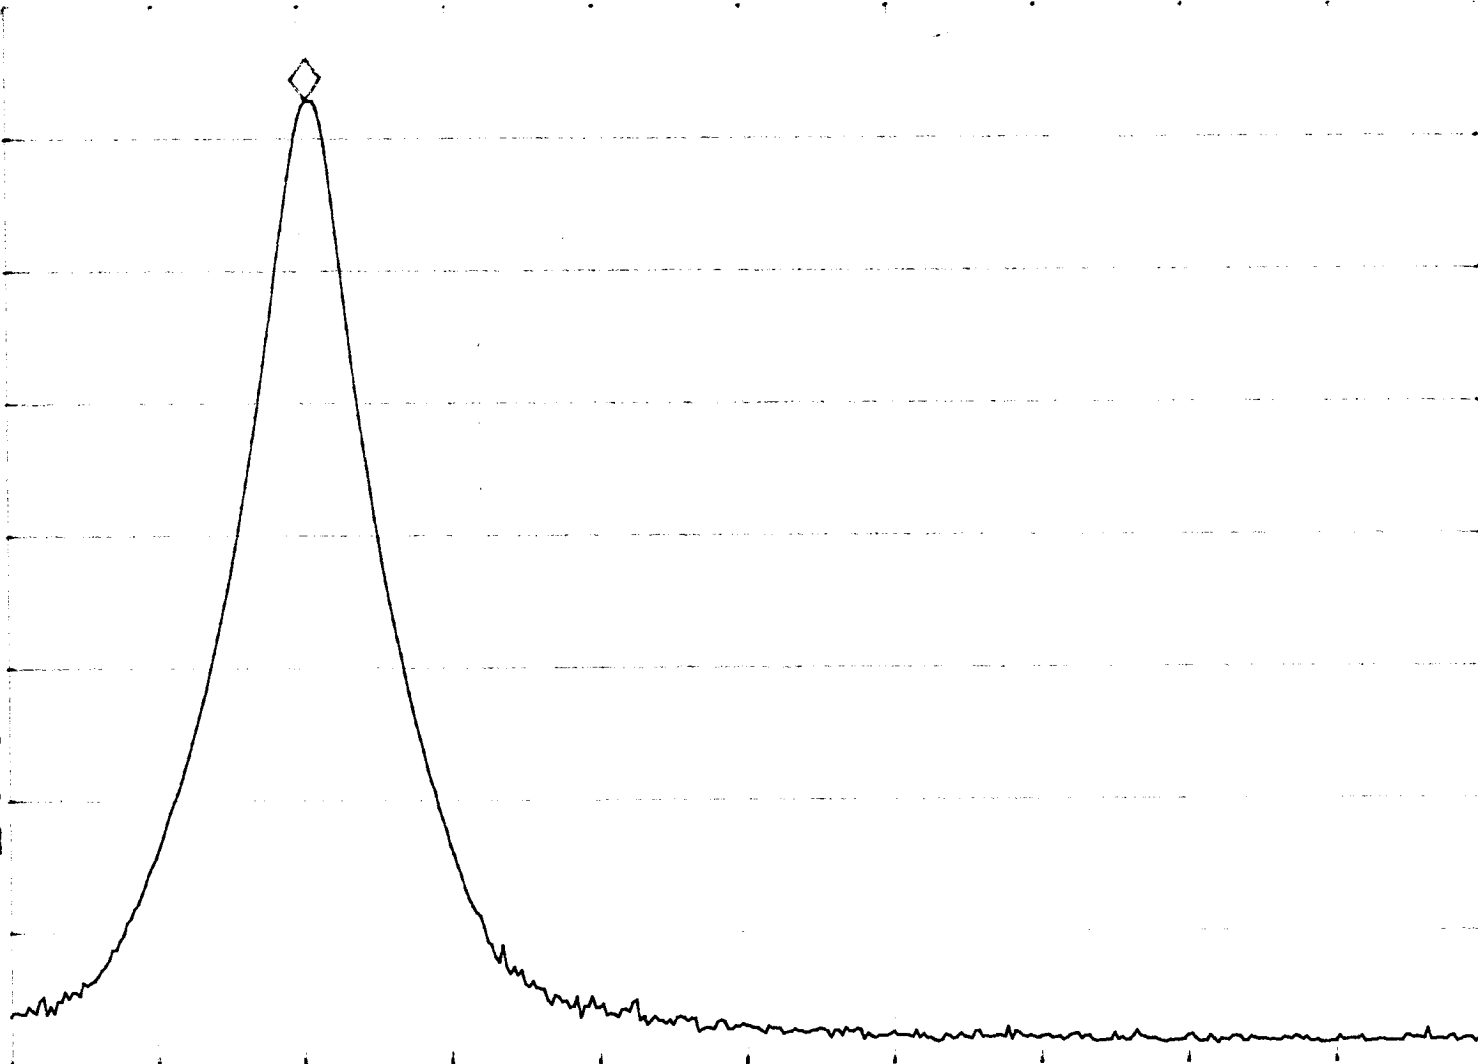

dB/

VA SB

SC FC

CORR

START 902.0000 MHz

#RES BW 10 KHZ

STOP 902.6000 MHz

VBW 10 KHZ

SWP 30.0 msec

Handset, Ch 40

hp

MKR 927.288 MHz

REF 107.0 dB μ V

AT 10 dB

103.09 dB μ V

PEAK
LOG
10
dB/