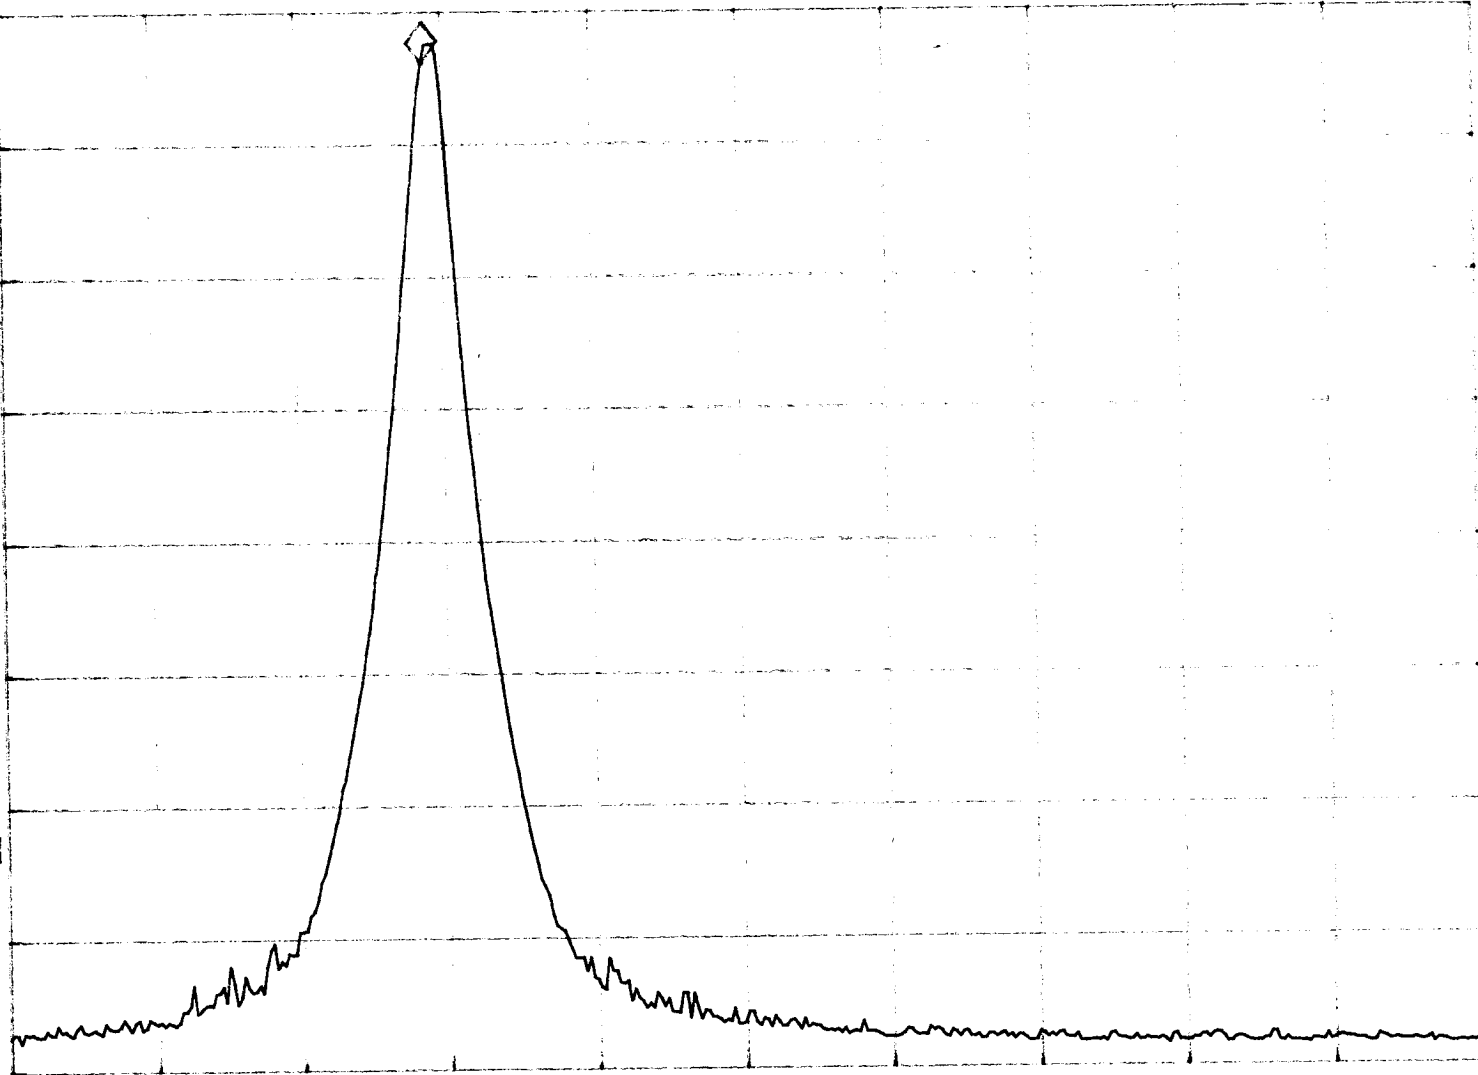

SWP 30.0 msec

Handset, Ch 40

hp

MKR 927.288 MHz

REF 107.0 dB μ V

AT 10 dB

103.09 dB μ V

PEAK
LOG
10
dB/

VA SB
SC FC
CORR

START 927.000 MHz

#RES BW 10 KHz

VBW 10 KHz

STOP 928.000 MHz

SWP 30.0 msec