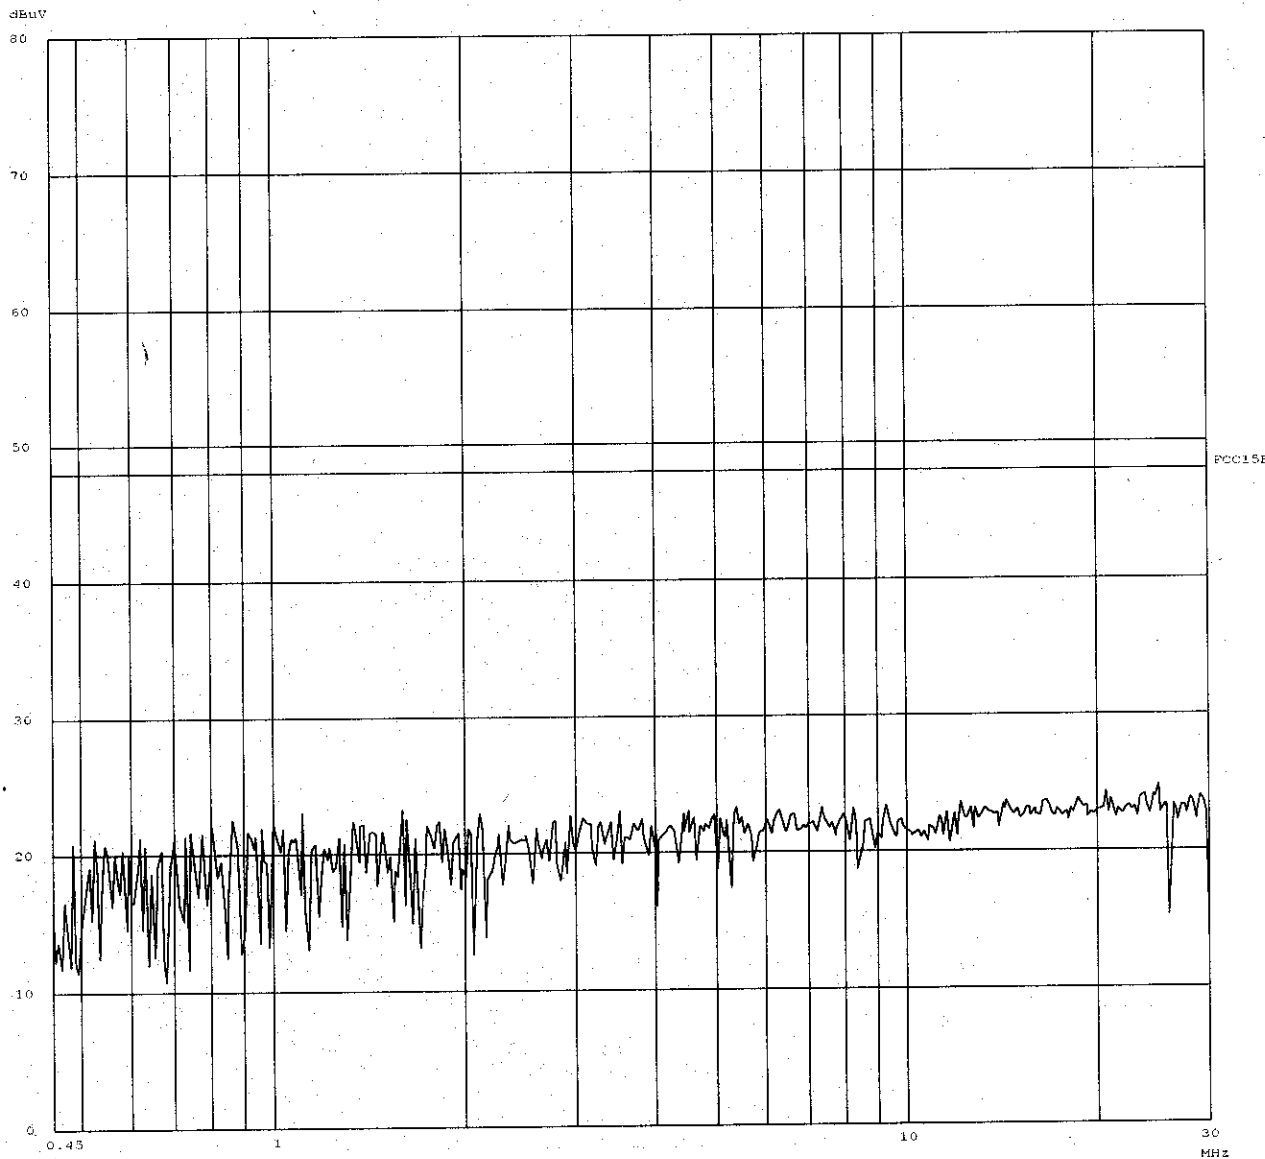

Intertek Testing Services

ETL SEMKO

Report No.: 9903395

Mode: Transmission

Tested By: Hong, Report No.: 9903395

Scan Settings (1 Range)

Frequencies			Receiver Settings					
Start	Stop	Step	IF BW	Detector	H-Time	Atten	Preamp	OpRge
450k	30M	5k	10K	PK	Auto	LN	OFF	50dB

Final Measurement: S QP
Meas Time: 1 s
Subranges: 16
Acc Margin: 20dB

Transducer No. Start Stop Name
3 9k 30M EI078

Ctrl. No.: N/A