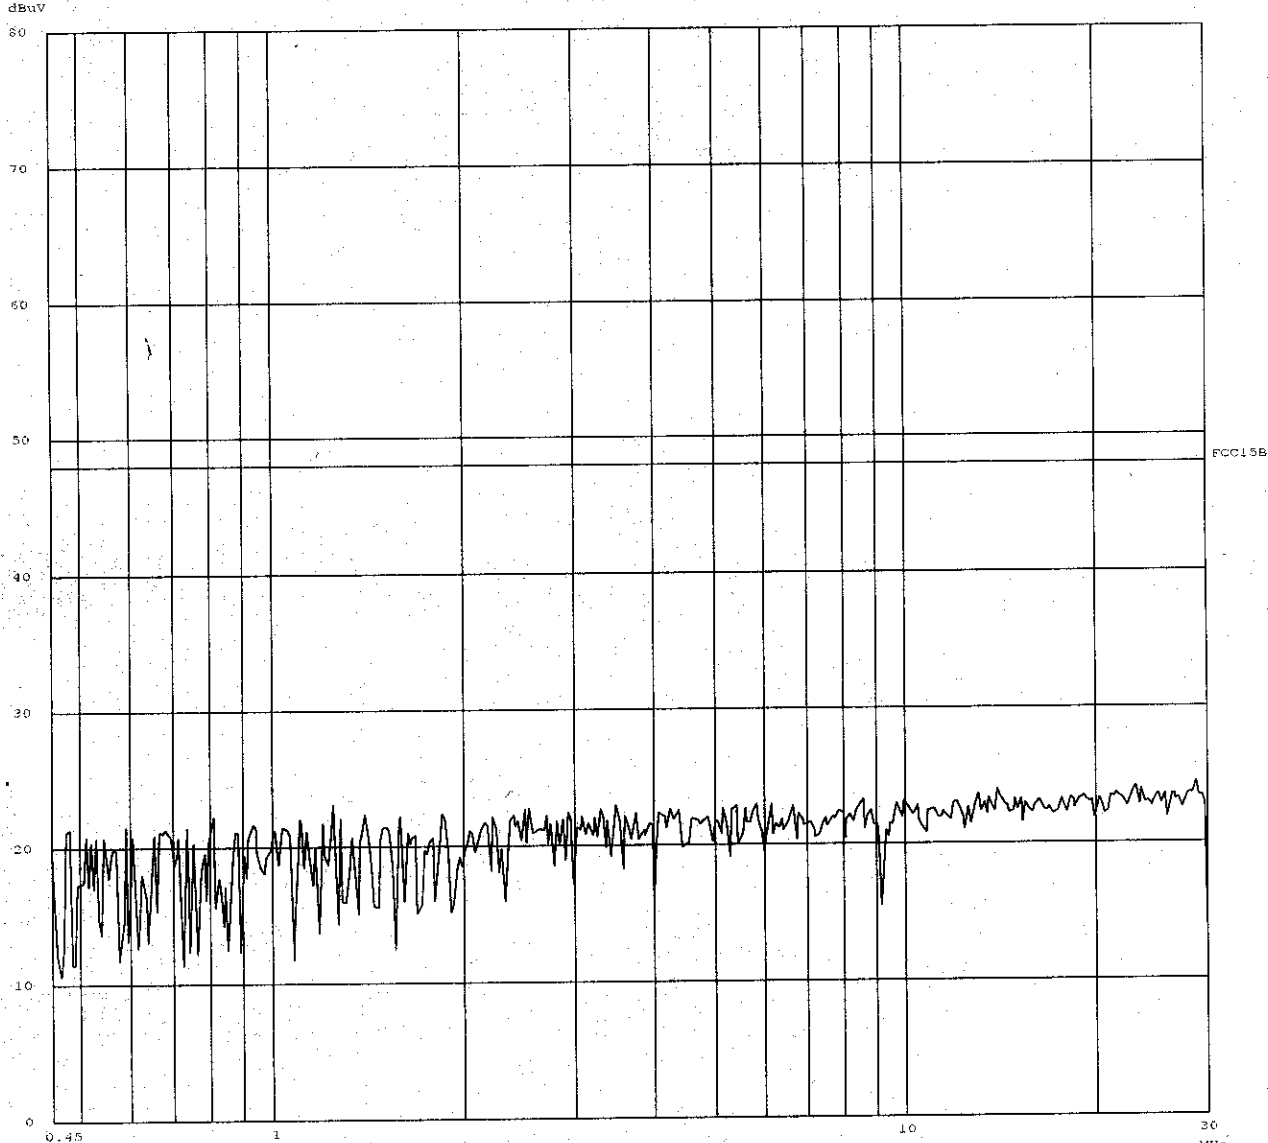

Final Measurement: X GP  
 Meas Time: 1.8  
 Subranges: 16  
 Acc Margin: 20dB

Transducer No. Start Stop Name  
 3 9k 30M EI078

Ctrl. No.: N/A