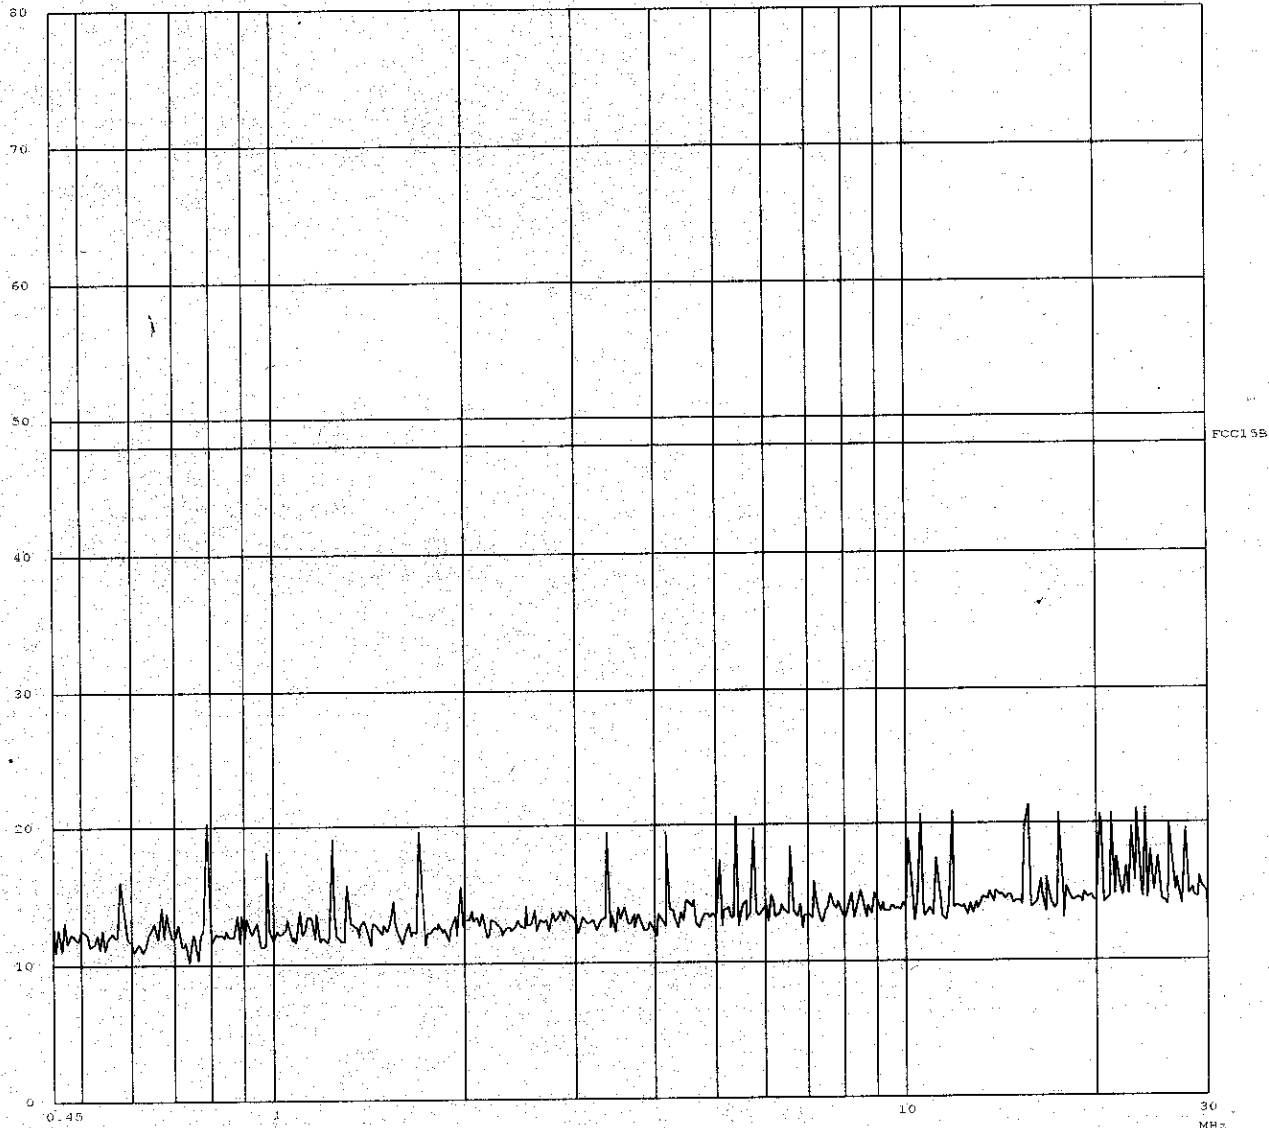

Final Measurement: x QF

Transducer No.	Start	Stop	Name
3	9k	30M	EI078

Meas Time: 1 s

Subranges: 15

Acc Margin: 20dB

dBuV

PAGE 1

Ctrl. No.: N/A