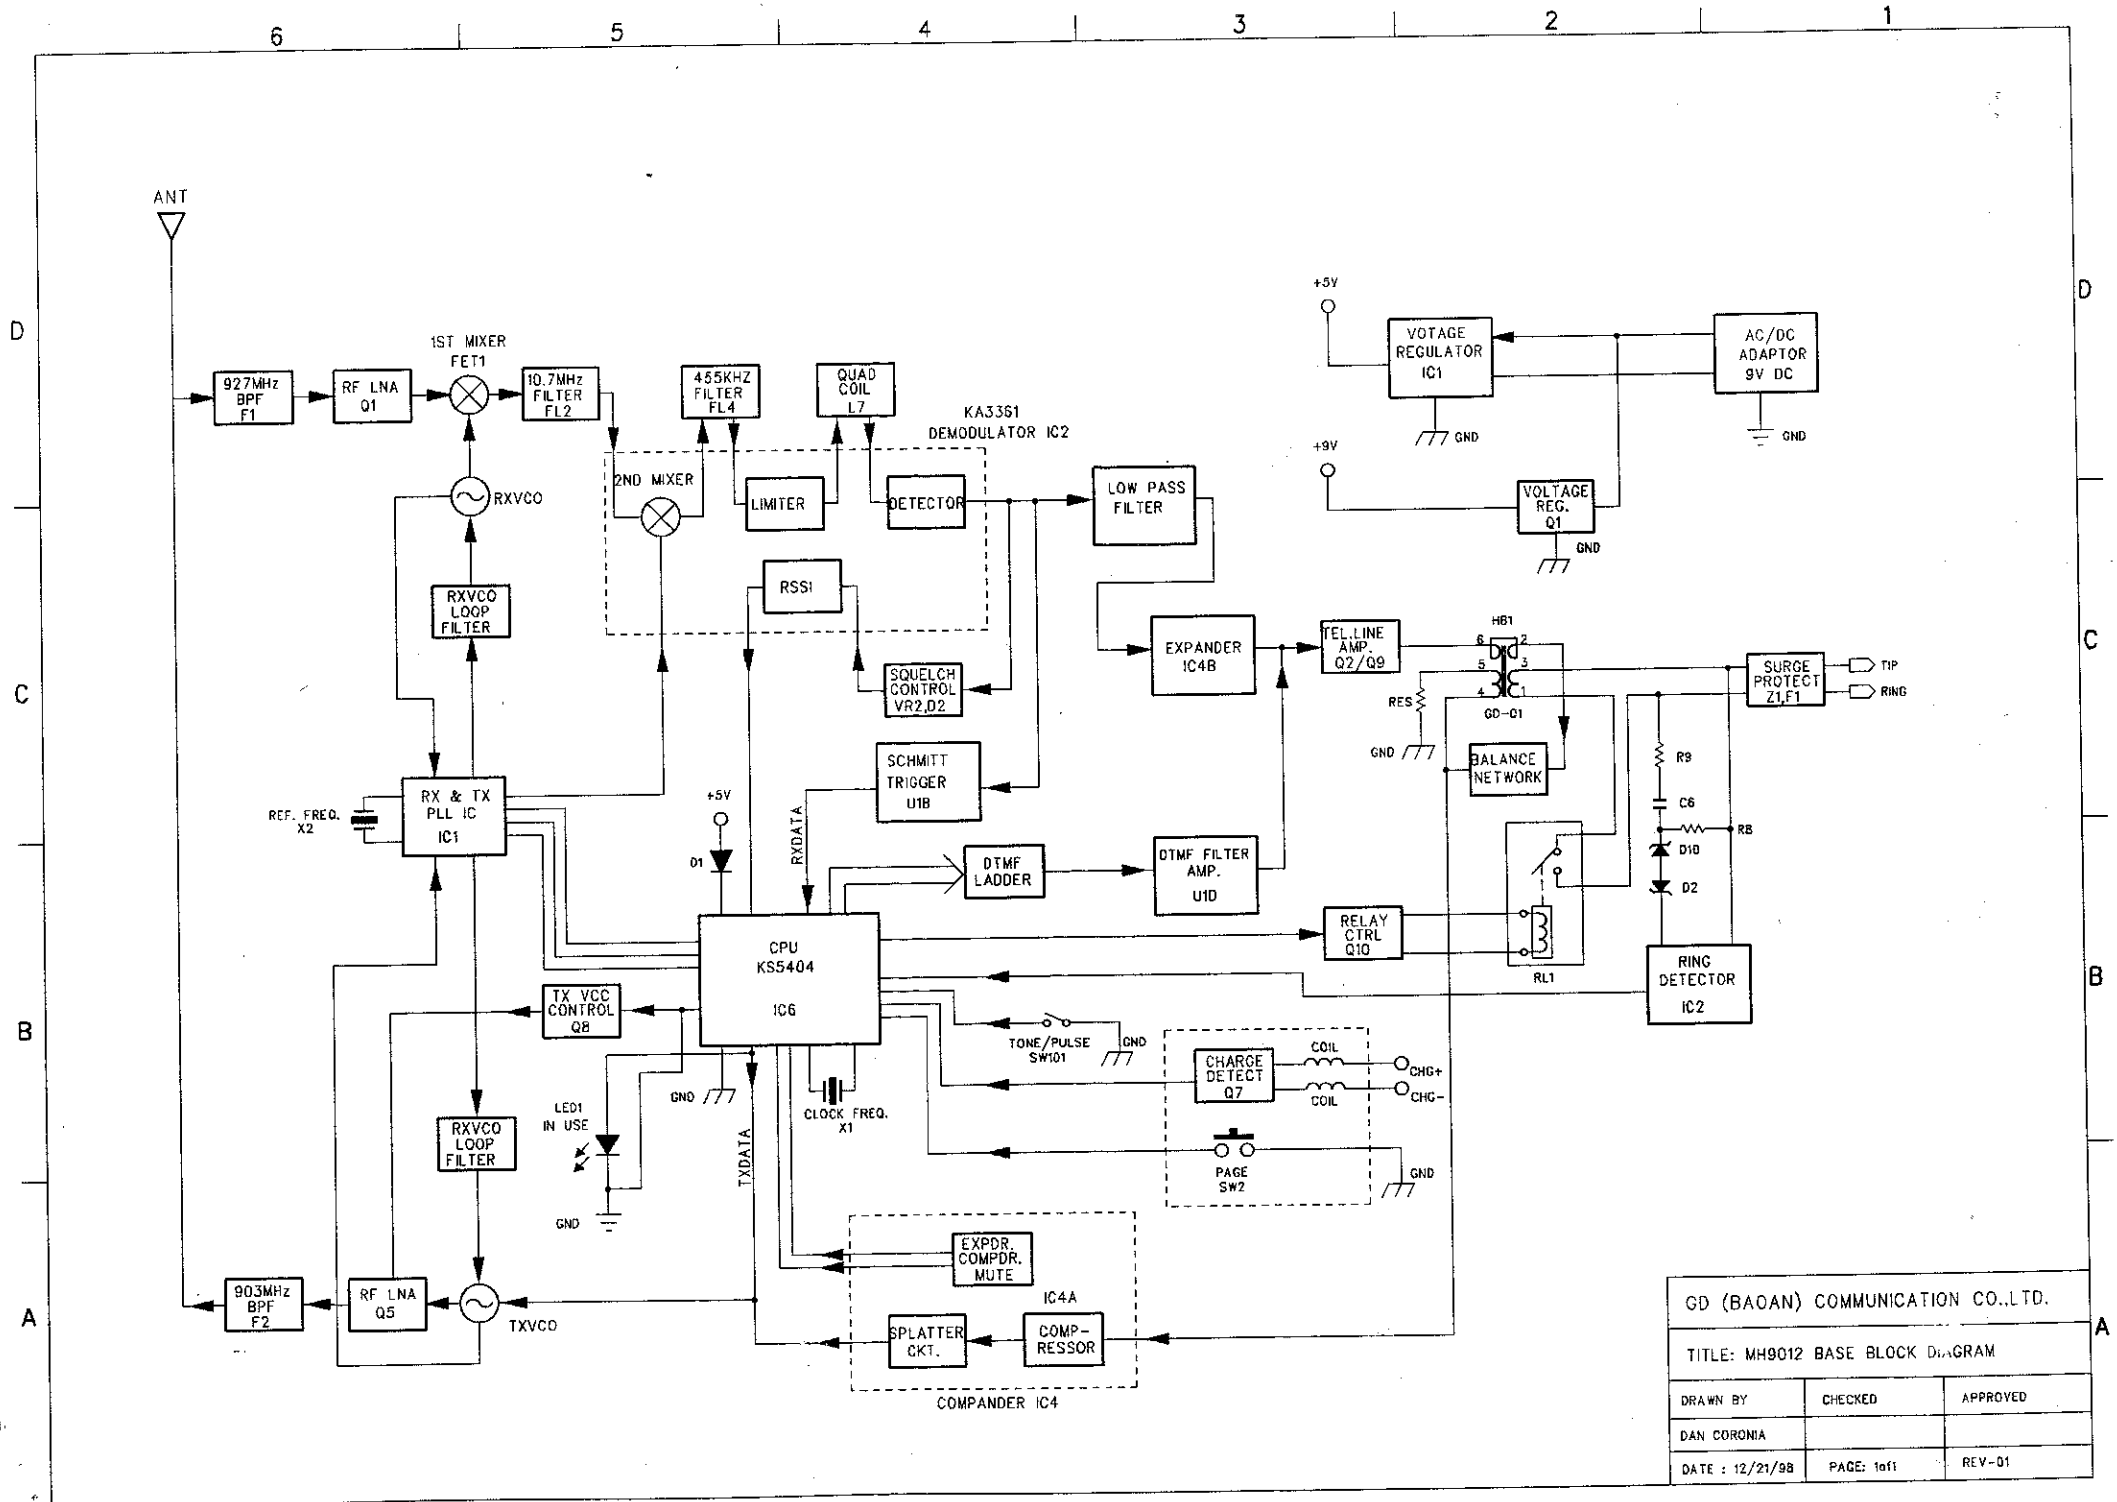

GD (BAOAN) COMMUNICATION CO.,LTD.

TITLE: MH9012 HANDSET BLOCK DIAGRAM

DRAWN BY	CHECKED	APPROVED
DAN CORONIA		
DATE : 1/8/99	PAGE: 1of1	REV-01

GD (BAOAN) COMMUNICATION CO.,LTD.		
TITLE: MH9012 BASE BLOCK DRAWING		
DRAWN BY	CHECKED	APPROVED
DAN CORONIA		
DATE : 12/21/98	PAGE: 1of1	REV-01